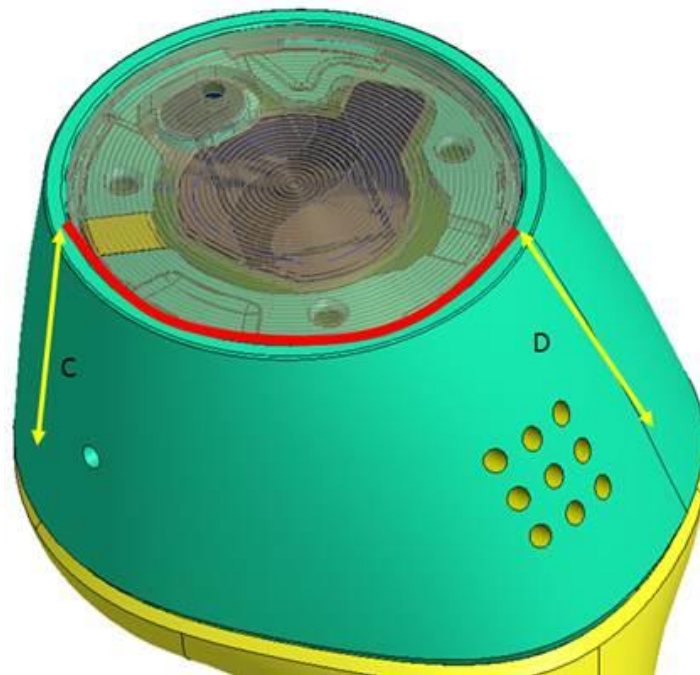

FCC SAR Exclusion Report

<Photographs of EUT>

<Antenna Location>

Left Earbud

Red line is the antenna located

Antenna distance Between human body	C	D
Black	8.325mm	9.348mm
White	8.325mm	9.36mm