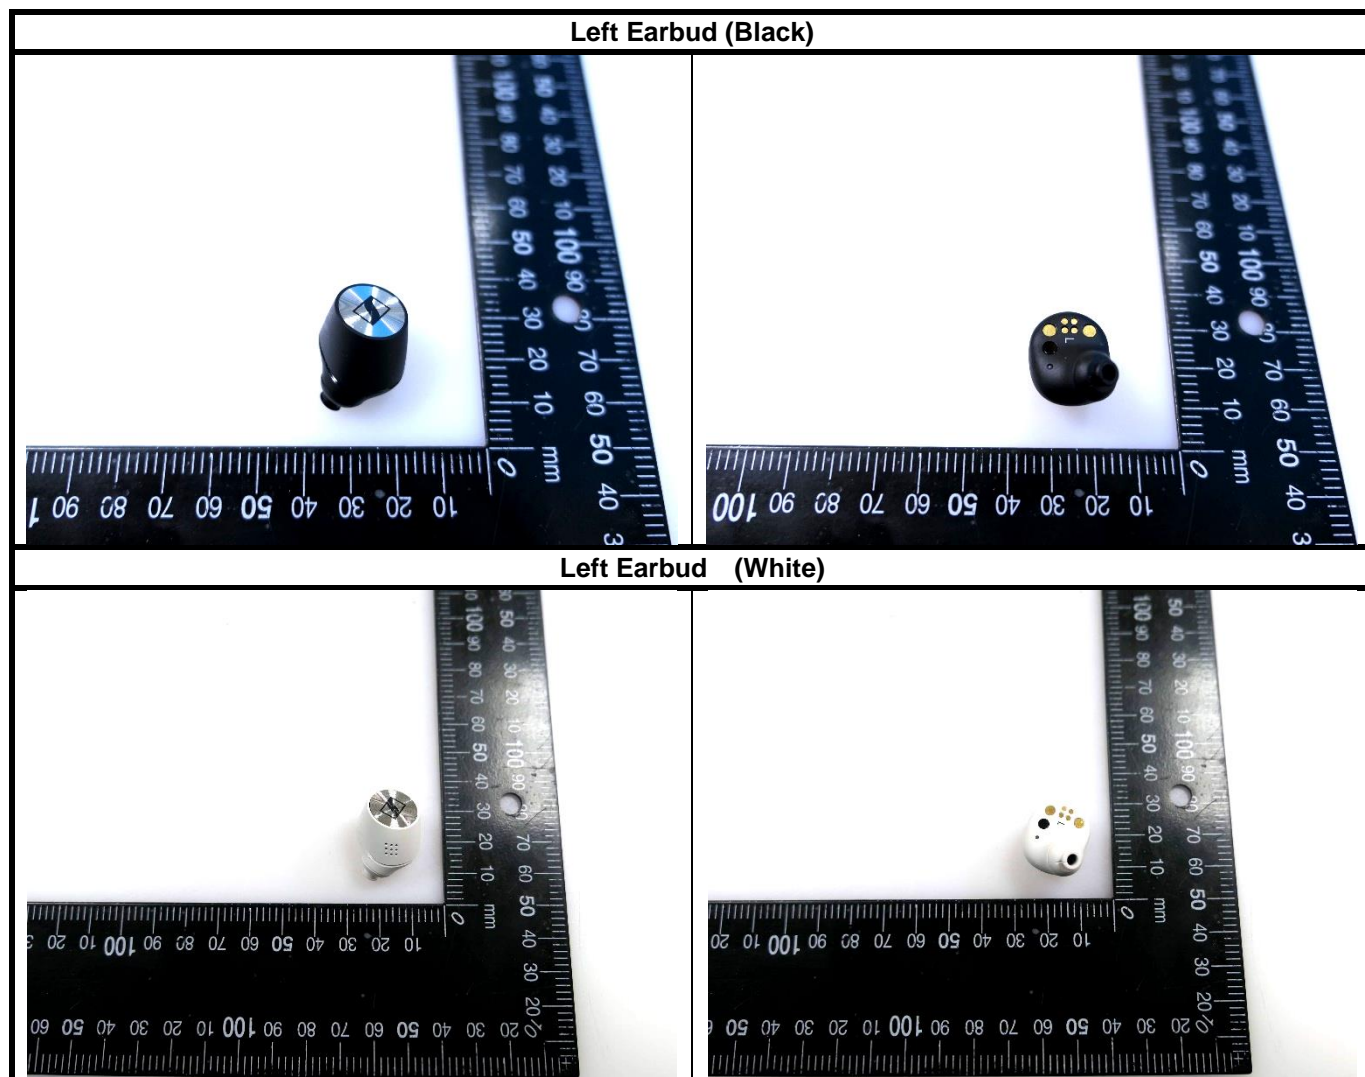

FCC SAR Exclusion Report

<Photographs of EUT>

<Antenna Location>

Left Earbud

Red line is the antenna located

Antenna distance Between human body	C	D
Black	8.325mm	9.348mm
White	8.325mm	9.36mm