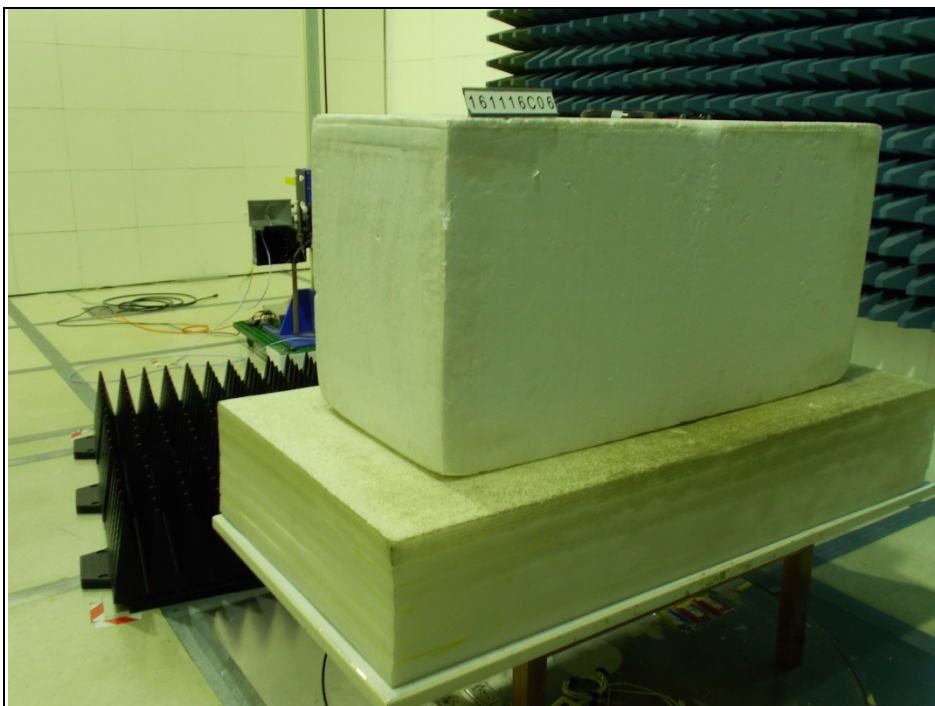

PHOTOGRAPHS OF THE TEST CONFIGURATION

For BT: Conducted Emission Test

For NFC: Conducted Emission Test

For BT: Radiated Emissions below 1 GHz Test

For BT: Radiated Emissions above 1 GHz Test

For NFC: Radiated Emissions test (For frequency range 9kHz ~ 30MHz)

For NFC: Radiated Emissions test (For frequency above 30MHz)