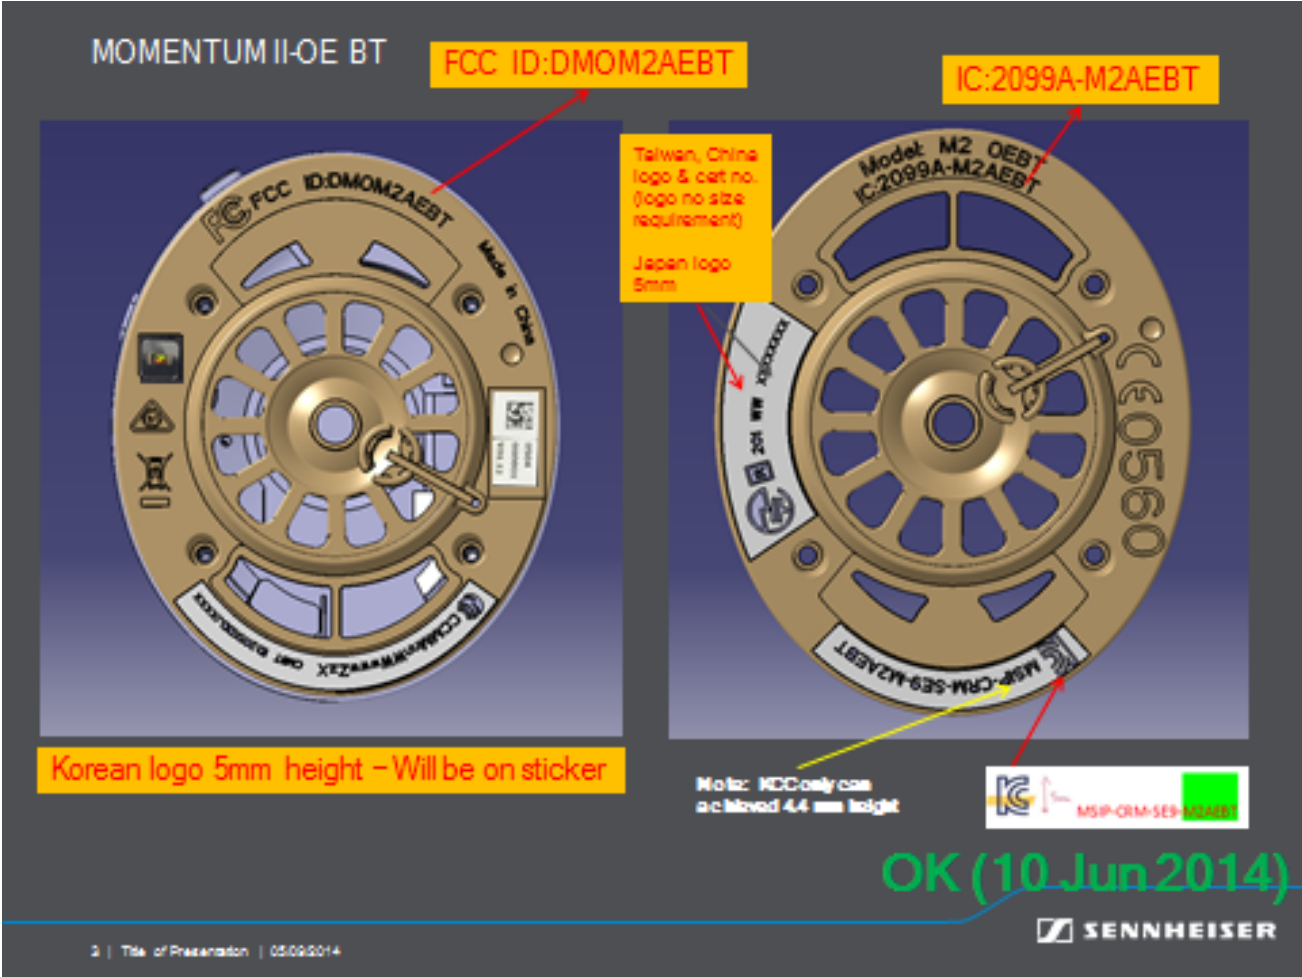

# M2 OEBT Certification Logo Location (on the baffle underneath the Earcup cushion):

**M2 AEBT Certification Logo Location (on the baffle underneath the Earcup cushion):**