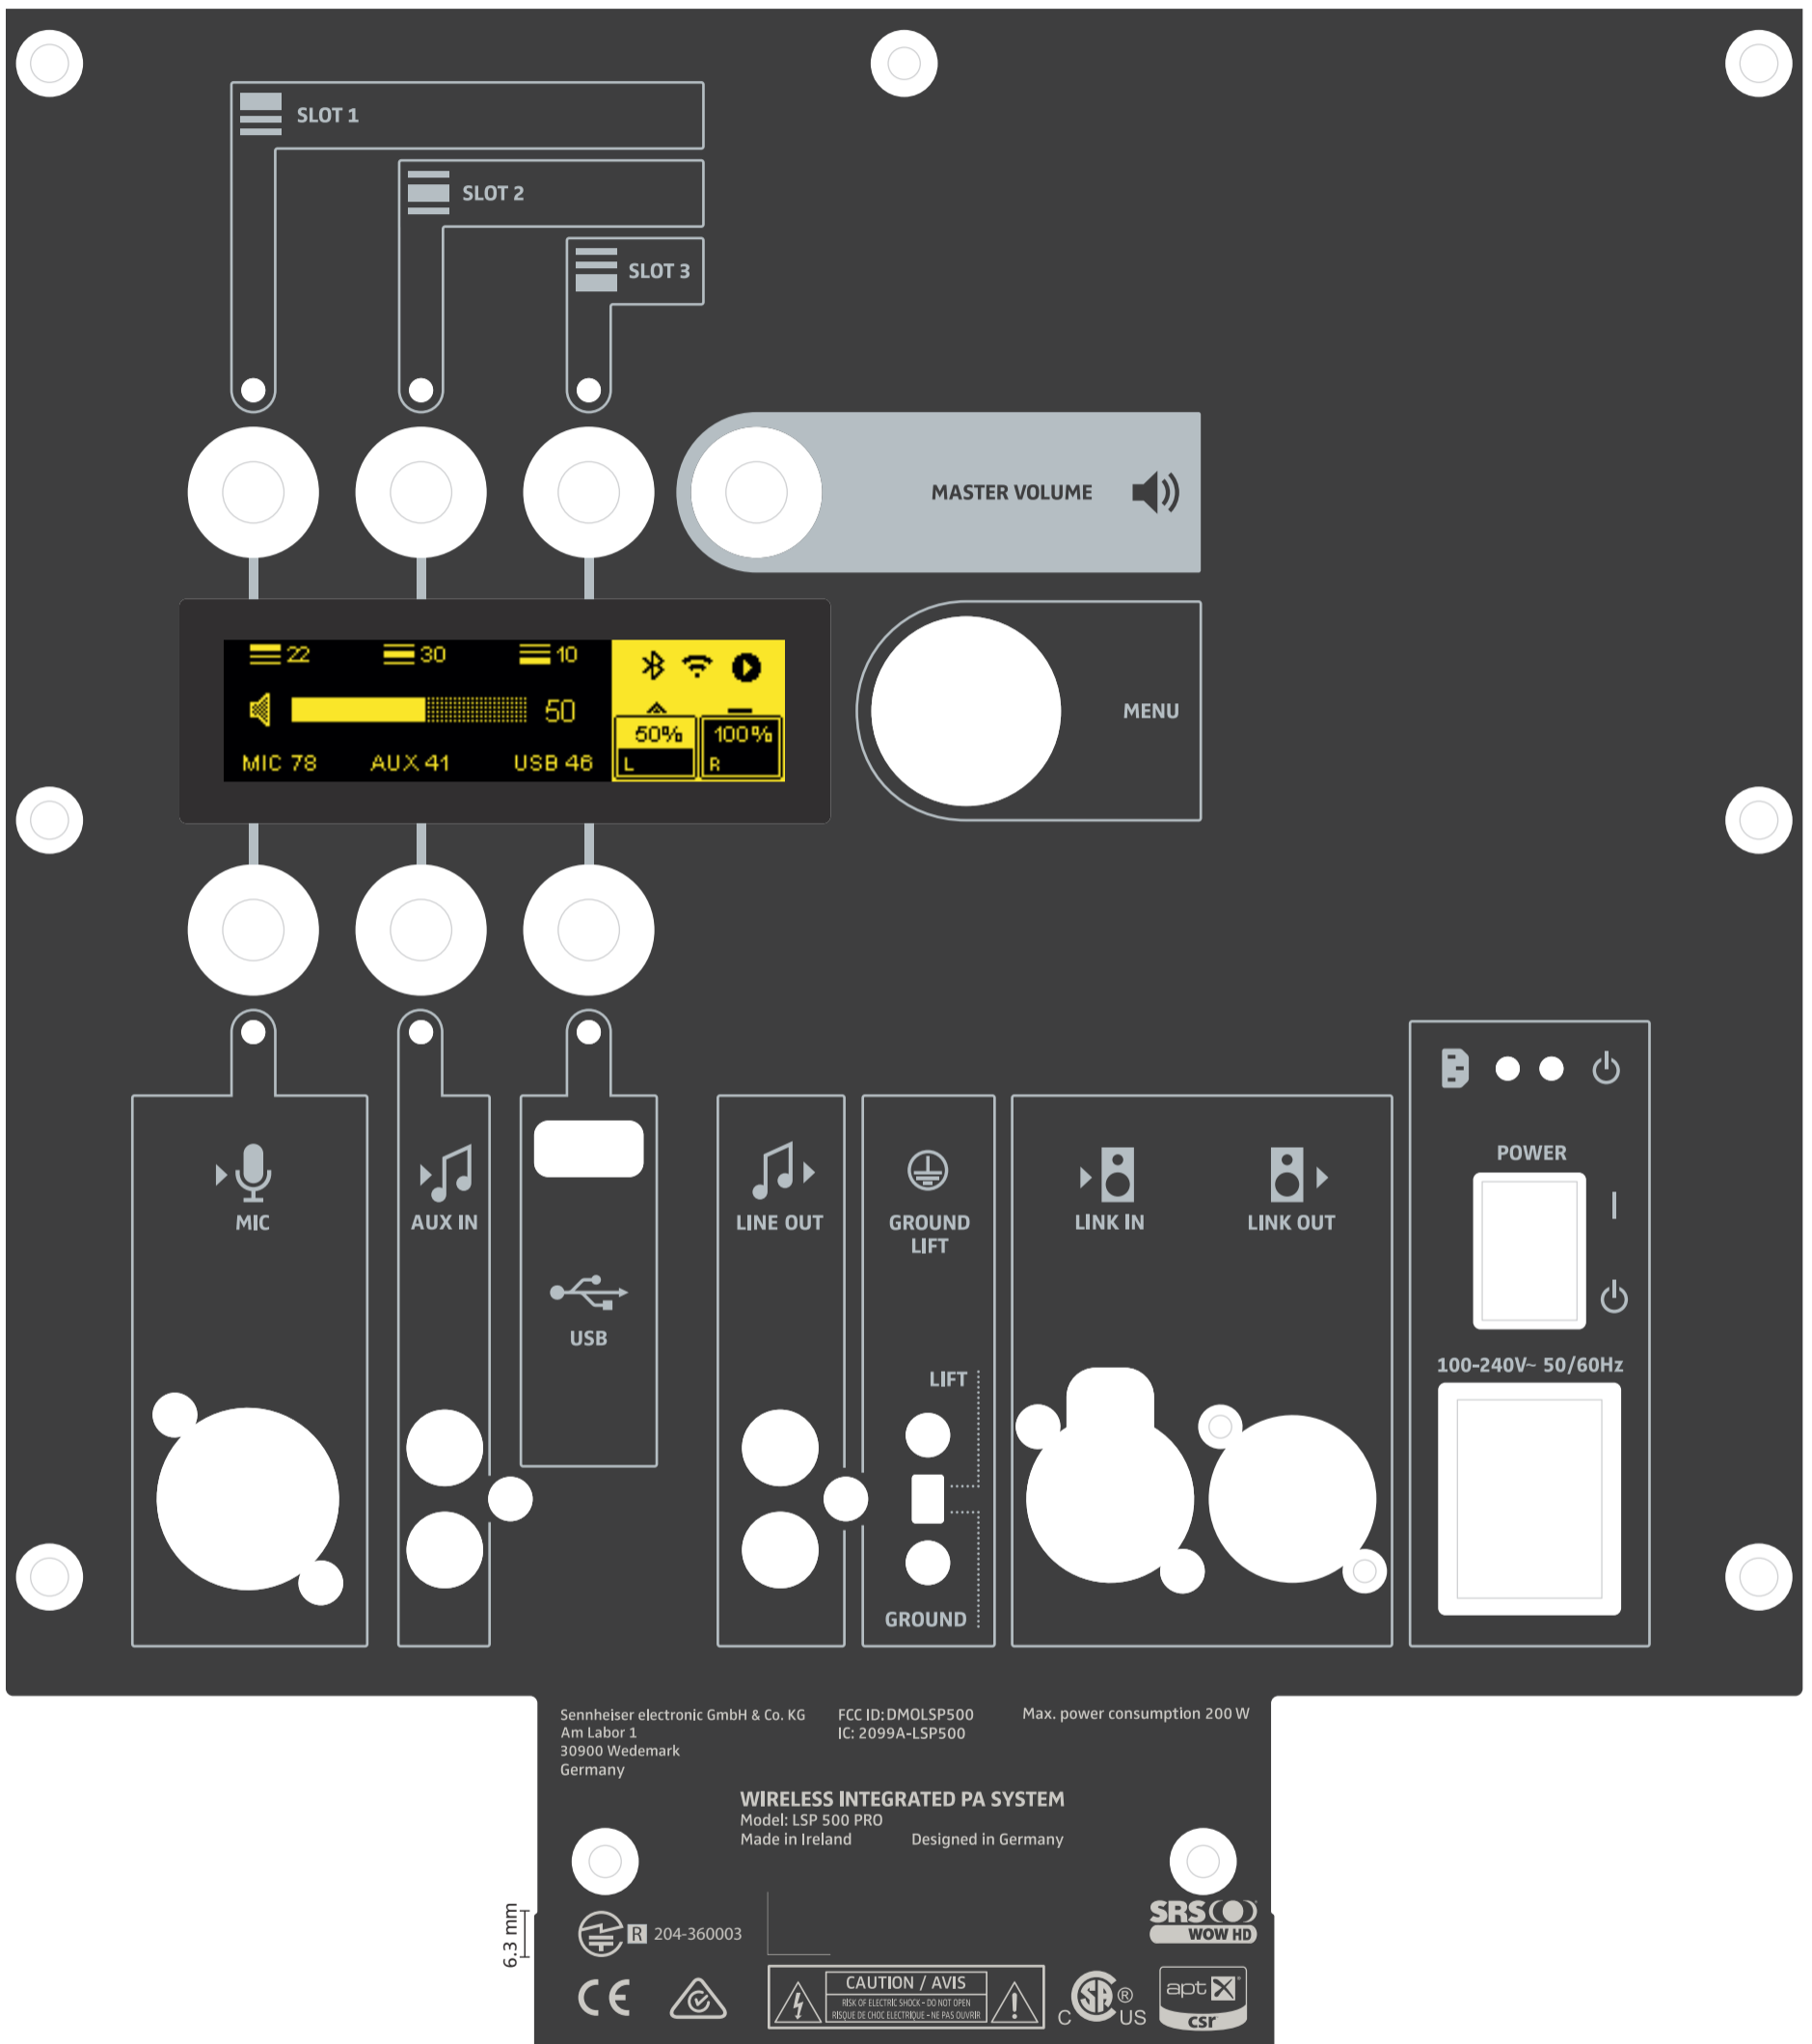

LSP 500 PRO ARTWORK PART 2
 [2013 04 29]

ARTWORK SCALE 1:1 / ORIGINAL COLOUR (PANTONE 428C) / NAME PLATE: PANTONE COOL GRAY 4C

BACKPLATE SCALE 1:1