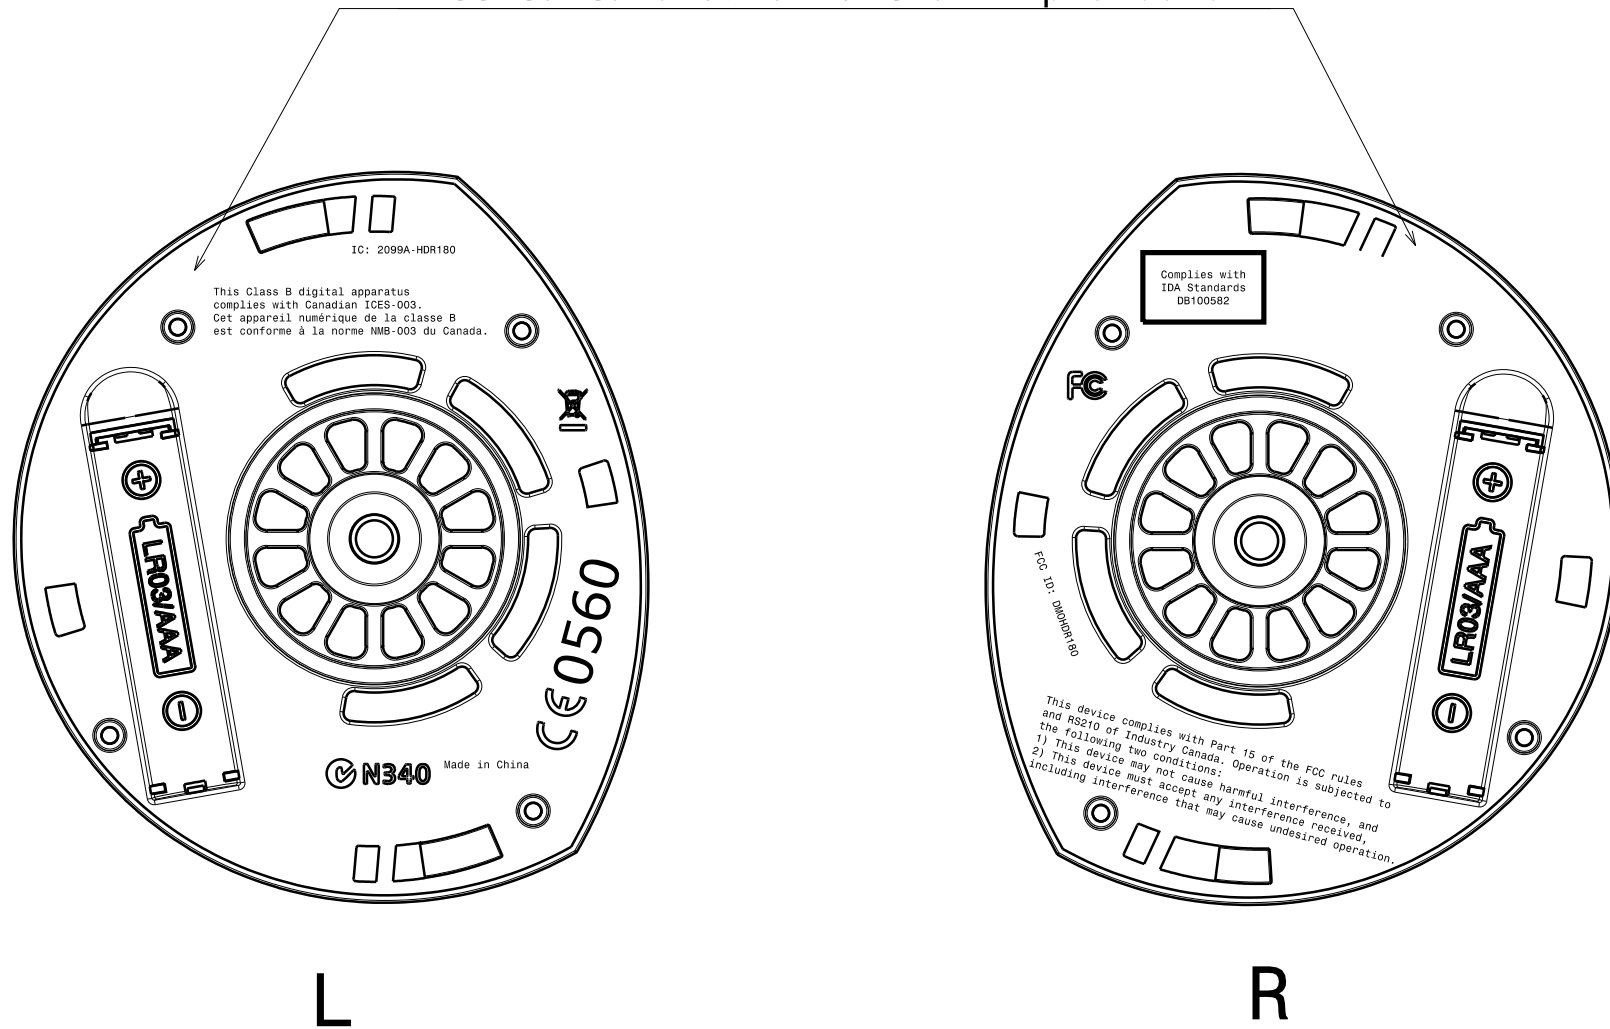

This Artwork is for HDR180 Baffle:

Matt texture same as the Earpad Cover.

Texture of the engraving to be same as TR170 Rear Plate