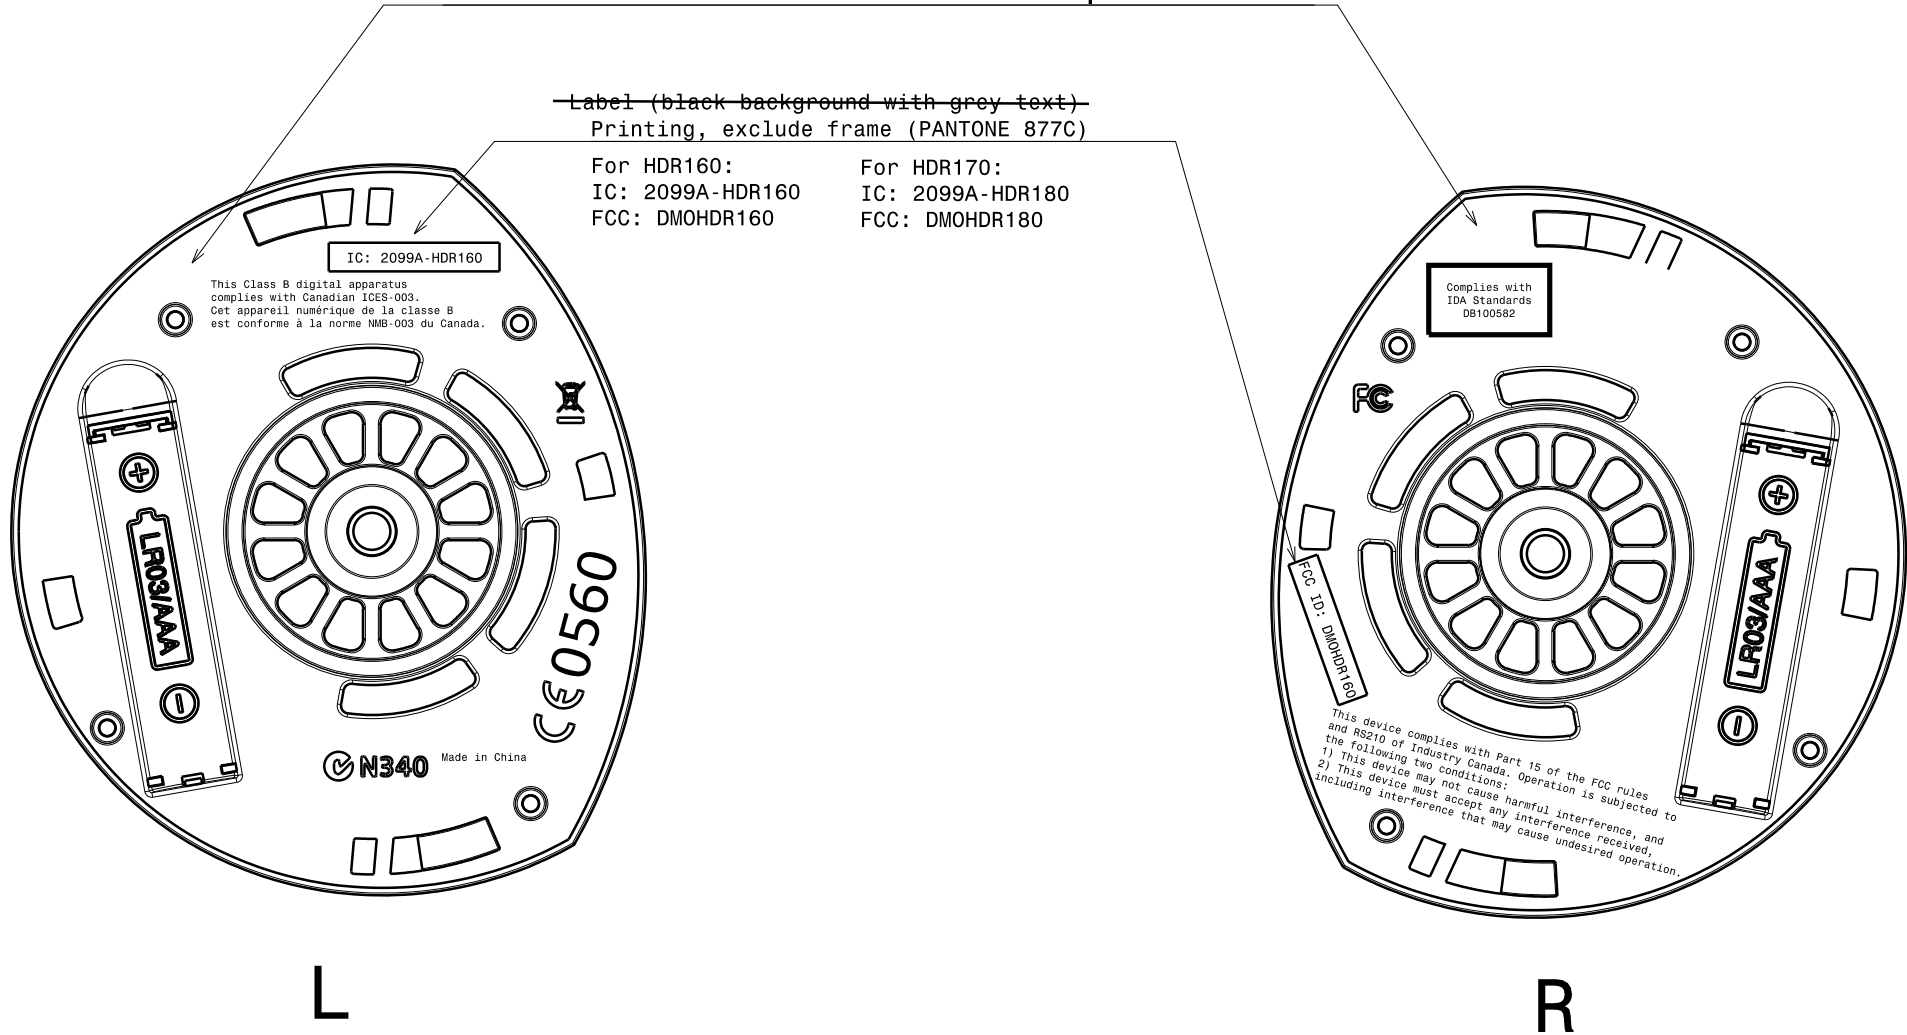

# This Artwork is for HDR160 and HDR170 Baffle:

Matt texture same as the Earpad Cover.

Texture of the engraving to be same as TR170 Rear Plate