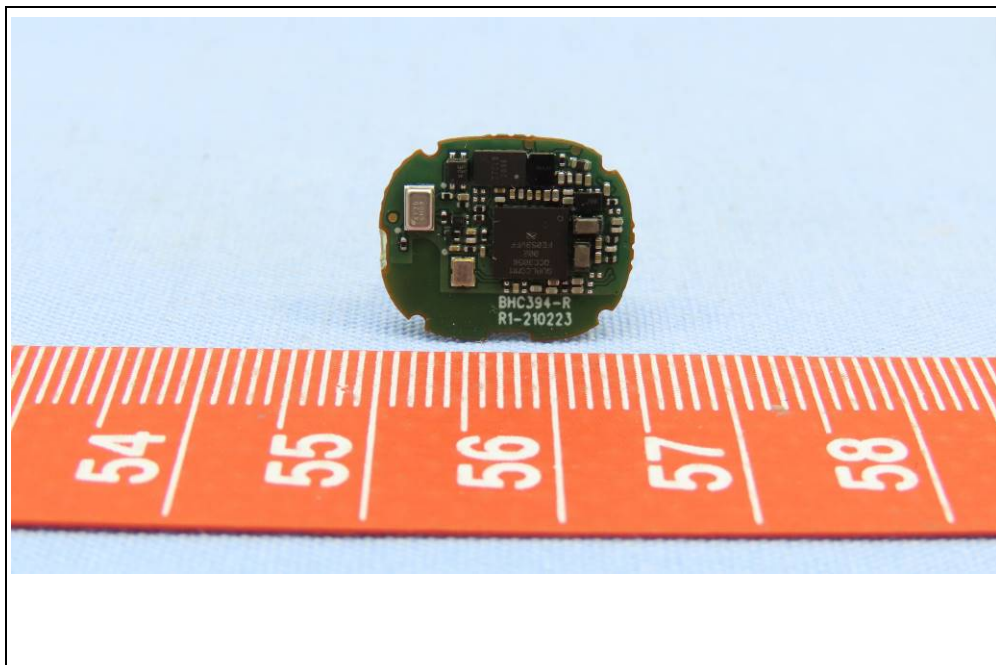

**BUREAU
VERITAS**

CONSTRUCTION PHOTOS OF EUT

CX Plus True Wireless (CXPLUSTW1)

Right Earbud, Brand Name: SENNHEISER, Model No.: CXPLUSTW1 R

White Color

BUREAU
VERITAS

Right Earbud, Brand Name: SENNHEISER, Model No.: CXPLUSTW1 R
Black Color

BUREAU
VERITAS

Charging Case
White Color

Charging Case
Black Color