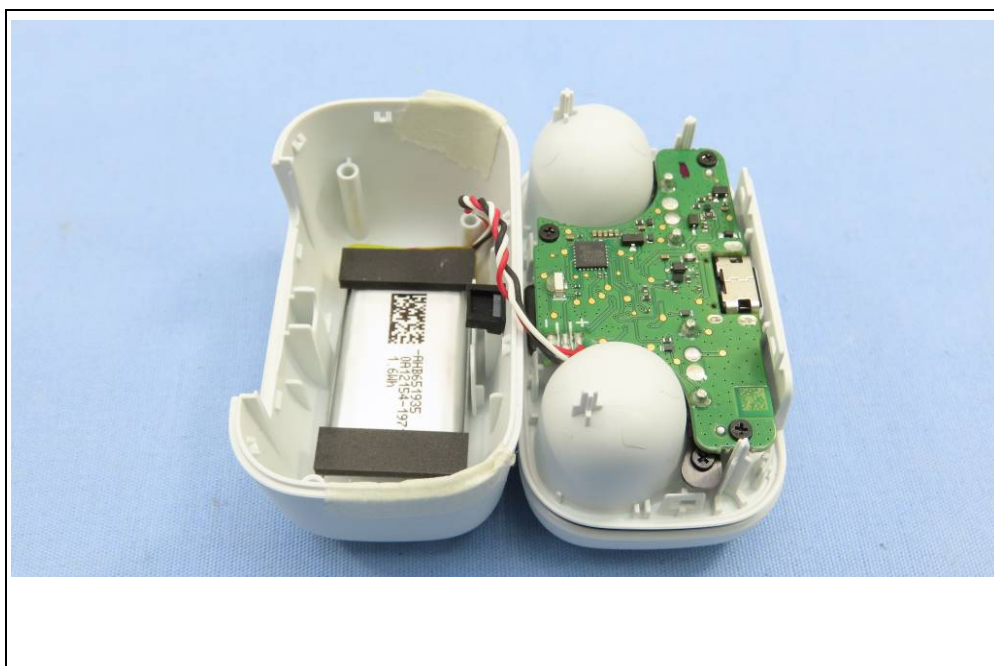

**BUREAU
VERITAS**

CONSTRUCTION PHOTOS OF EUT

CX Plus True Wireless (CXPLUSTW1)

Right Earbud, Brand Name: SENNHEISER, Model No.: CXPLUSTW1 R

White Color

BUREAU
VERITAS

Right Earbud, Brand Name: SENNHEISER, Model No.: CXPLUSTW1 R
Black Color

BUREAU
VERITAS

Charging Case
White Color

Charging Case
Black Color