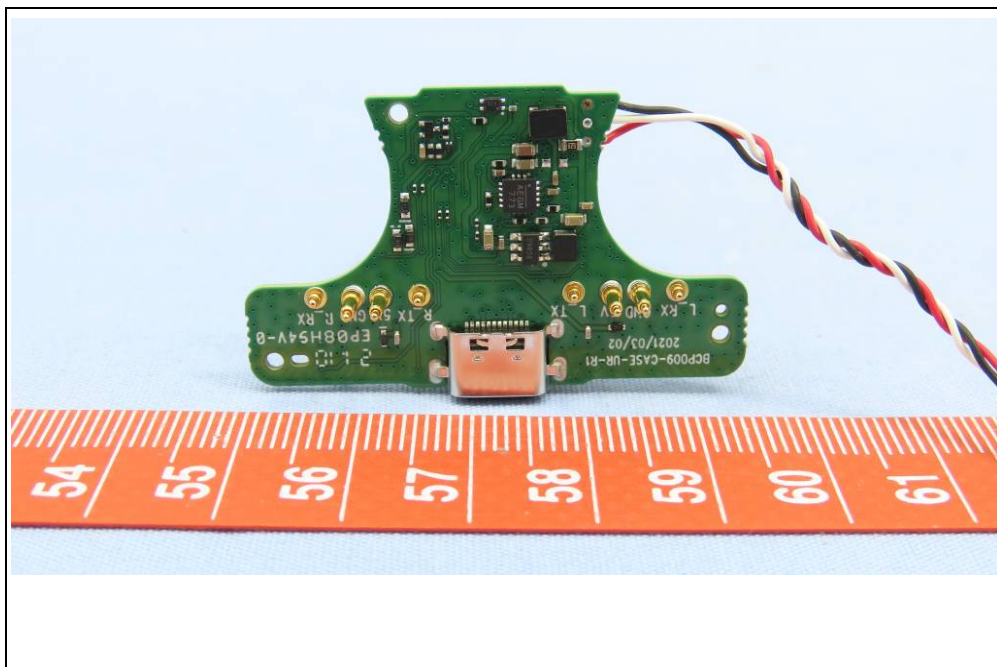

**BUREAU
VERITAS**

CONSTRUCTION PHOTOS OF EUT

CX Plus True Wireless (CXPLUSTW1)

Right Earbud, Brand Name: SENNHEISER, Model No.: CXPLUSTW1 R

White Color

BUREAU
VERITAS

Right Earbud, Brand Name: SENNHEISER, Model No.: CXPLUSTW1 R
Black Color

BUREAU
VERITAS

Charging Case
White Color

Charging Case
Black Color