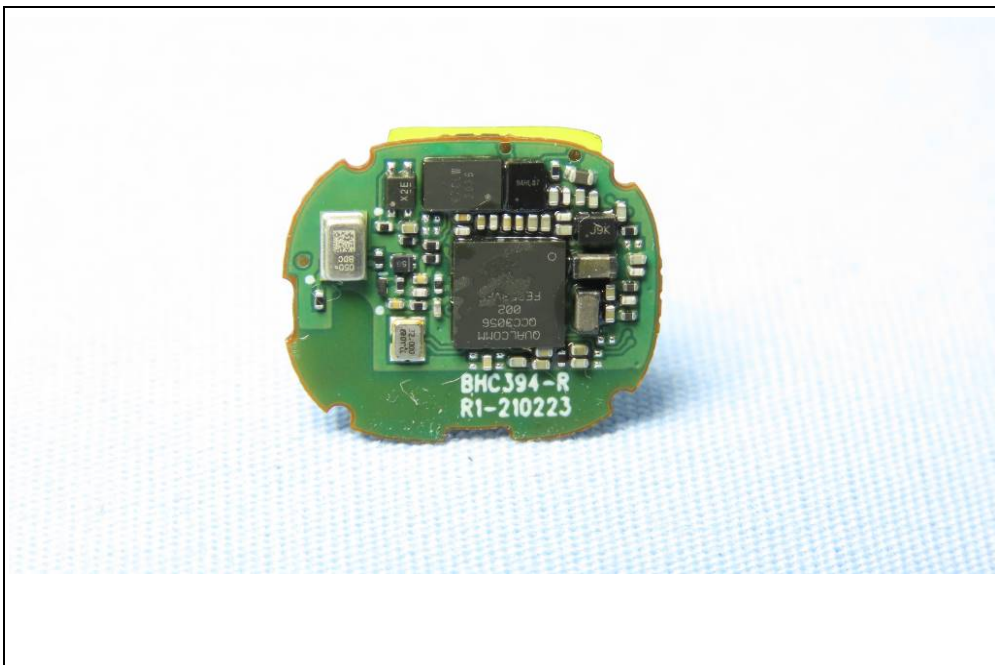

**BUREAU
VERITAS**

CONSTRUCTION PHOTOS OF EUT

CX Plus True Wireless (CXPLUSTW1)

Right Earbud, Brand Name: SENNHEISER, Model No.: CXPLUSTW1 R

White Color

BUREAU
VERITAS

Right Earbud, Brand Name: SENNHEISER, Model No.: CXPLUSTW1 R
Black Color

BUREAU
VERITAS

Charging Case
White Color

Charging Case
Black Color