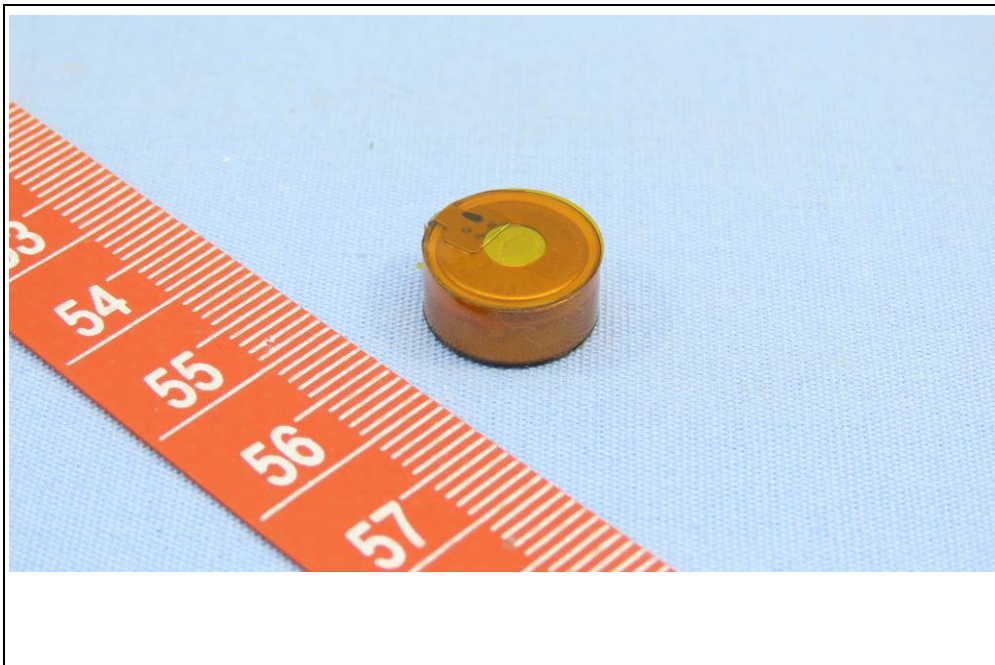

**BUREAU
VERITAS**

CONSTRUCTION PHOTOS OF EUT

CX Plus True Wireless (CXPLUSTW1)

Right Earbud, Brand Name: SENNHEISER, Model No.: CXPLUSTW1 R

White Color

BUREAU
VERITAS

Right Earbud, Brand Name: SENNHEISER, Model No.: CXPLUSTW1 R
Black Color

BUREAU
VERITAS

Charging Case
White Color

Charging Case
Black Color