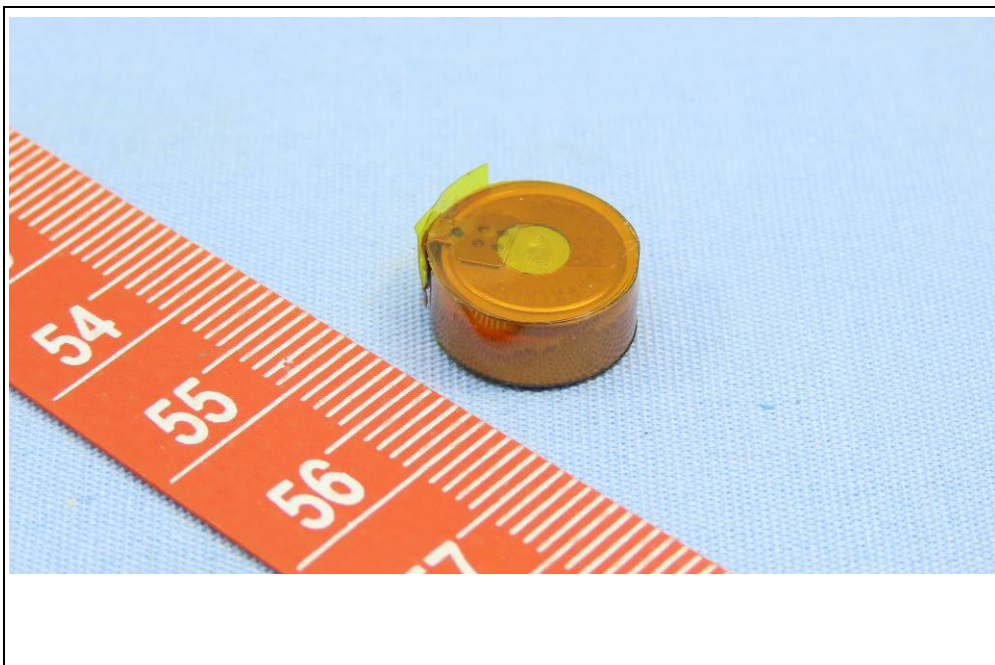

**BUREAU
VERITAS**

CONSTRUCTION PHOTOS OF EUT

CX Plus True Wireless (CXPLUSTW1)

Right Earbud, Brand Name: SENNHEISER, Model No.: CXPLUSTW1 R

White Color

BUREAU
VERITAS

Right Earbud, Brand Name: SENNHEISER, Model No.: CXPLUSTW1 R
Black Color

BUREAU
VERITAS

Charging Case
White Color

Charging Case
Black Color