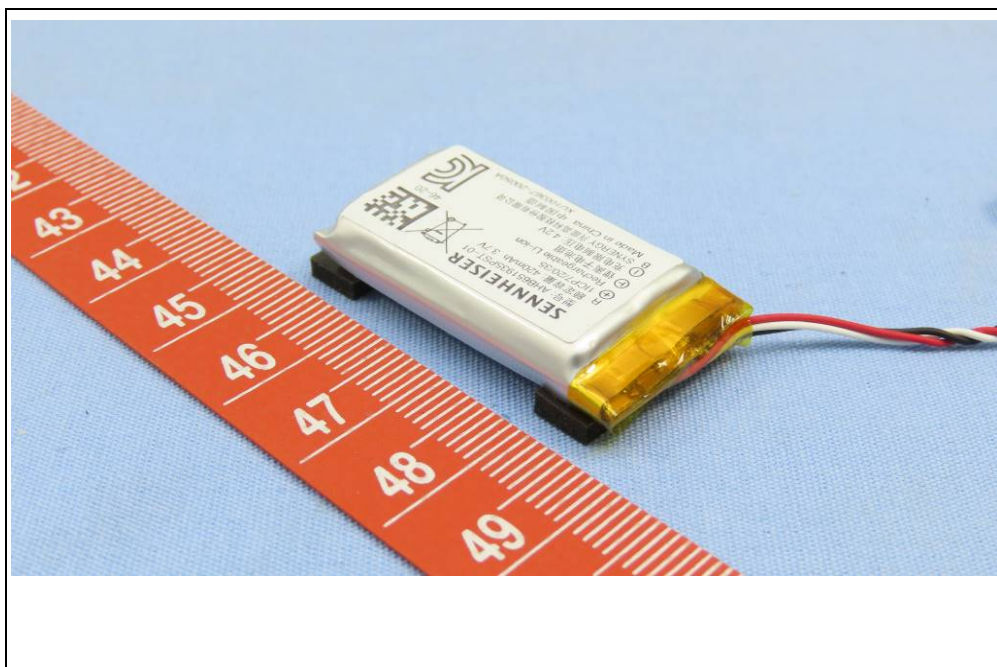

**BUREAU
VERITAS**

CONSTRUCTION PHOTOS OF EUT

CX Plus True Wireless (CXPLUSTW1)

Right Earbud, Brand Name: SENNHEISER, Model No.: CXPLUSTW1 R

White Color

BUREAU
VERITAS

Right Earbud, Brand Name: SENNHEISER, Model No.: CXPLUSTW1 R
Black Color

BUREAU
VERITAS

Charging Case
White Color

Charging Case
Black Color