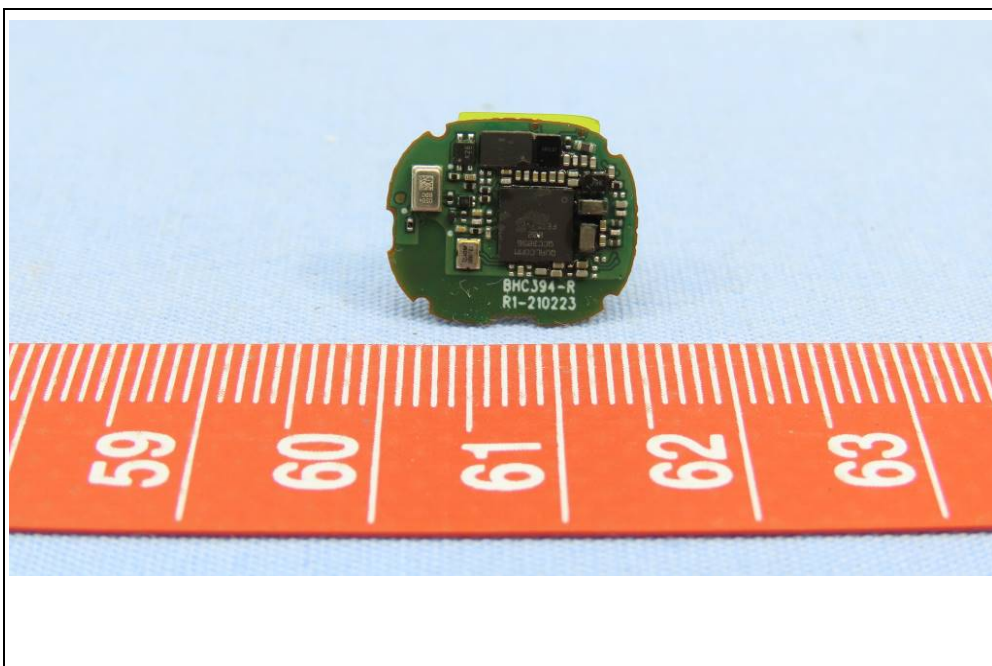

**BUREAU
VERITAS**

CONSTRUCTION PHOTOS OF EUT

CX Plus True Wireless (CXPLUSTW1)

Right Earbud, Brand Name: SENNHEISER, Model No.: CXPLUSTW1 R

White Color

BUREAU
VERITAS

Right Earbud, Brand Name: SENNHEISER, Model No.: CXPLUSTW1 R
Black Color

BUREAU
VERITAS

Charging Case
White Color

Charging Case
Black Color