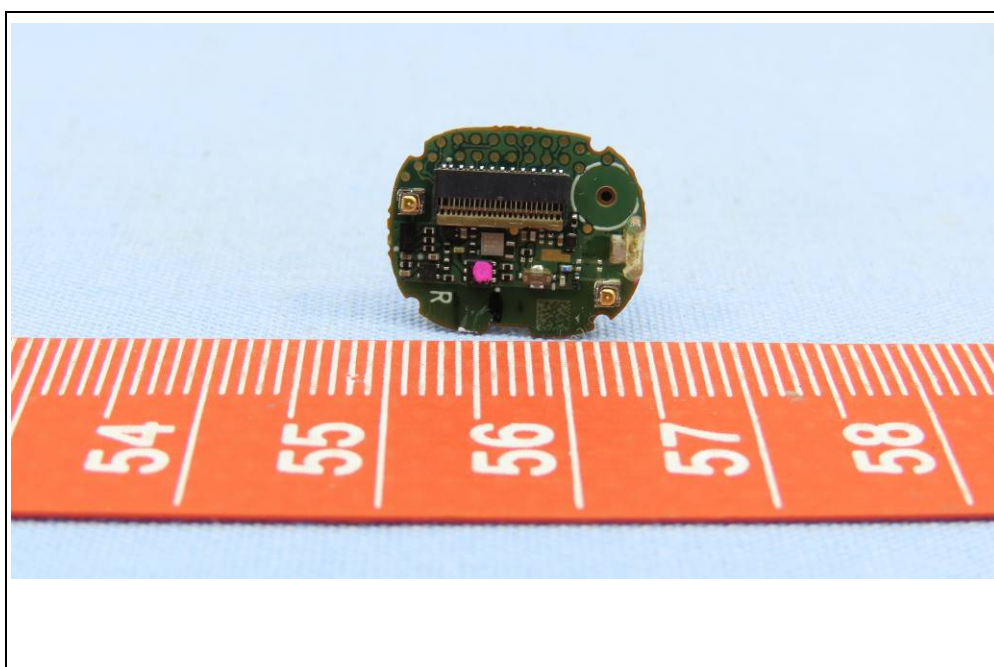

**BUREAU
VERITAS**

CONSTRUCTION PHOTOS OF EUT

CX Plus True Wireless (CXPLUSTW1)

Right Earbud, Brand Name: SENNHEISER, Model No.: CXPLUSTW1 R

White Color

BUREAU
VERITAS

Right Earbud, Brand Name: SENNHEISER, Model No.: CXPLUSTW1 R
Black Color

BUREAU
VERITAS

Charging Case
White Color

Charging Case
Black Color