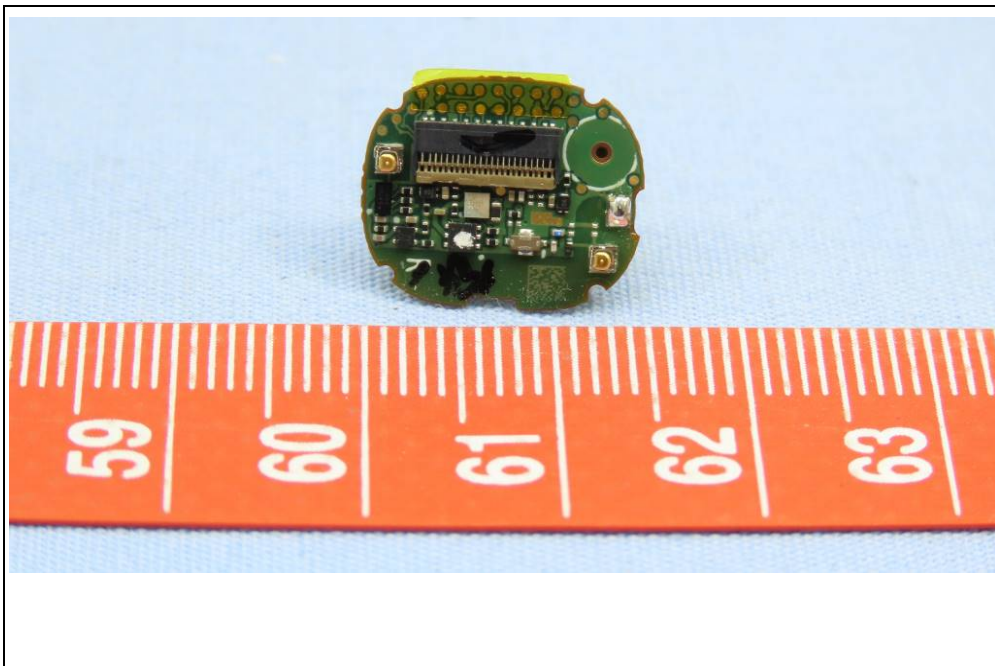

**BUREAU
VERITAS**

CONSTRUCTION PHOTOS OF EUT

CX Plus True Wireless (CXPLUSTW1)

Right Earbud, Brand Name: SENNHEISER, Model No.: CXPLUSTW1 R

White Color

BUREAU
VERITAS

Right Earbud, Brand Name: SENNHEISER, Model No.: CXPLUSTW1 R
Black Color

BUREAU
VERITAS

Charging Case
White Color

Charging Case
Black Color