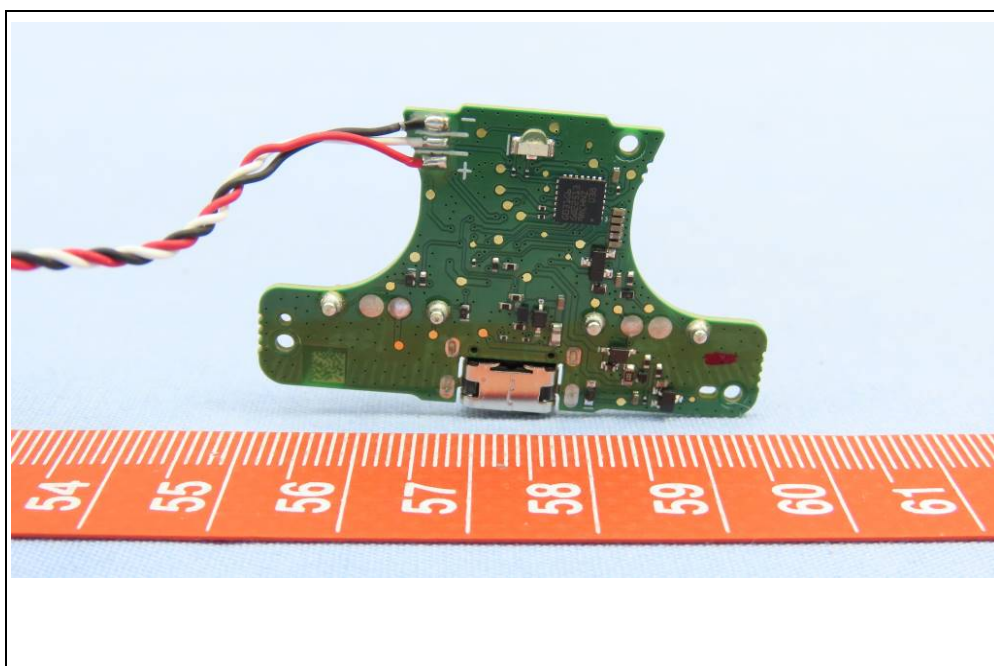

**BUREAU
VERITAS**

CONSTRUCTION PHOTOS OF EUT

CX Plus True Wireless (CXPLUSTW1)

Right Earbud, Brand Name: SENNHEISER, Model No.: CXPLUSTW1 R

White Color

BUREAU
VERITAS

Right Earbud, Brand Name: SENNHEISER, Model No.: CXPLUSTW1 R
Black Color

BUREAU
VERITAS

Charging Case
White Color

Charging Case
Black Color