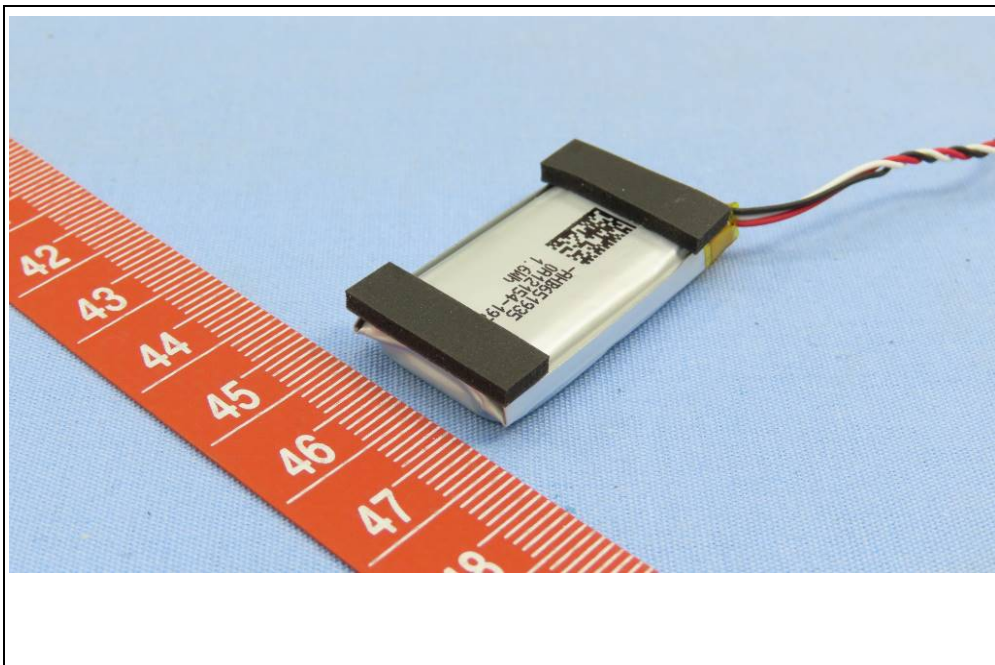

**BUREAU
VERITAS**

CONSTRUCTION PHOTOS OF EUT

CX Plus True Wireless (CXPLUSTW1)

Right Earbud, Brand Name: SENNHEISER, Model No.: CXPLUSTW1 R

White Color

BUREAU
VERITAS

Right Earbud, Brand Name: SENNHEISER, Model No.: CXPLUSTW1 R
Black Color

BUREAU
VERITAS

Charging Case
White Color

Charging Case
Black Color