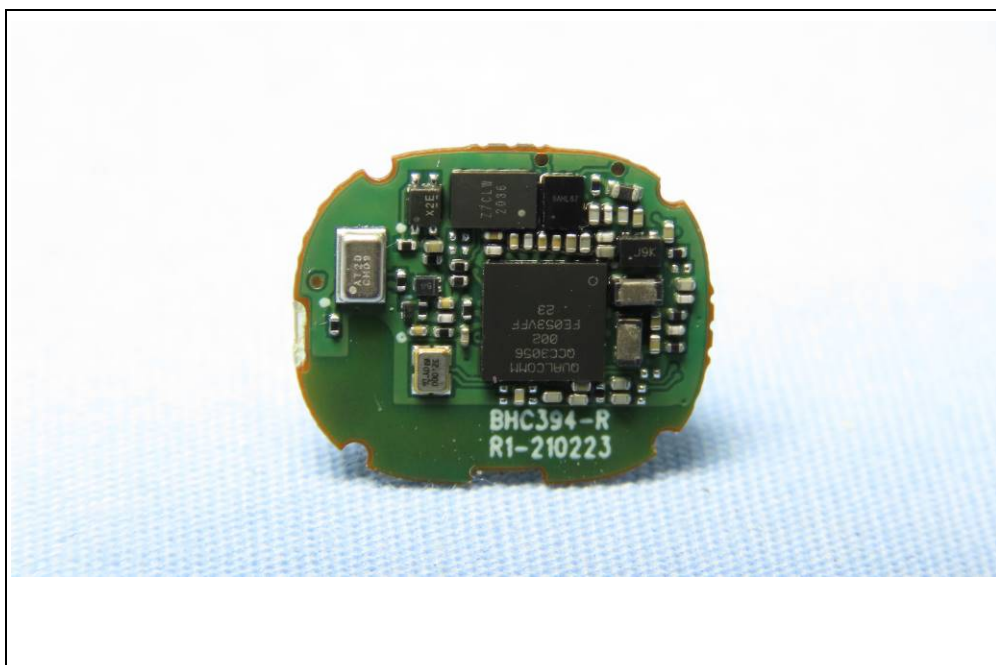

**BUREAU
VERITAS**

CONSTRUCTION PHOTOS OF EUT

CX Plus True Wireless (CXPLUSTW1)

Right Earbud, Brand Name: SENNHEISER, Model No.: CXPLUSTW1 R

White Color

BUREAU
VERITAS

Right Earbud, Brand Name: SENNHEISER, Model No.: CXPLUSTW1 R
Black Color

BUREAU
VERITAS

Charging Case
White Color

Charging Case
Black Color