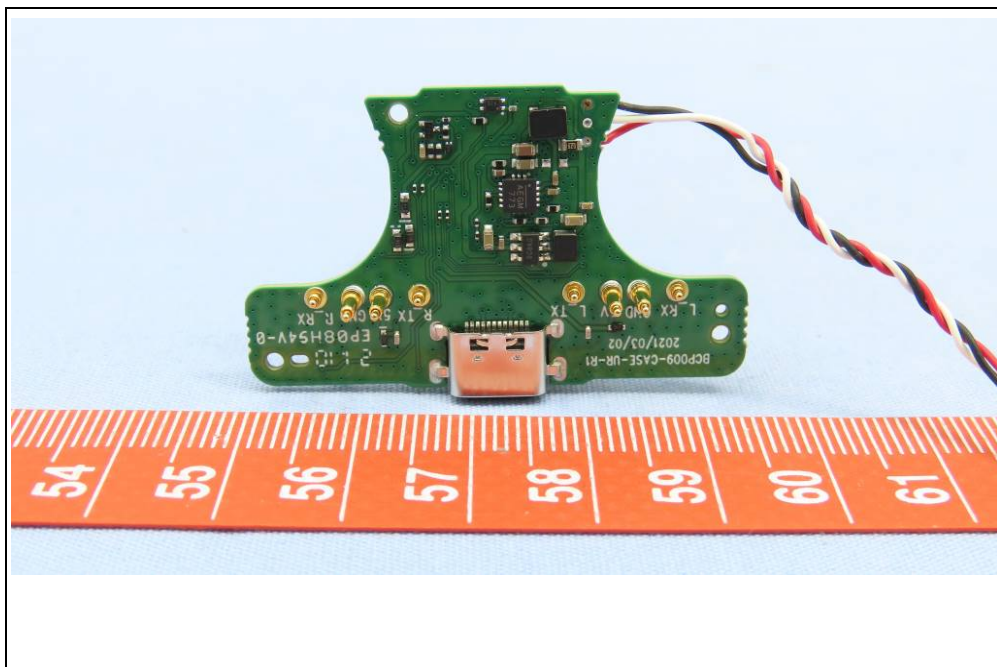

**BUREAU
VERITAS**

CONSTRUCTION PHOTOS OF EUT

Left Earbud, Brand Name: SENNHEISER, Model No.: CXPLUSTW1 L

White Color

BUREAU
VERITAS

Left Earbud, Brand Name: SENNHEISER, Model No.: CXPLUSTW1 L
Black Color

BUREAU
VERITAS

Charging Case
White Color

Charging Case
Black Color