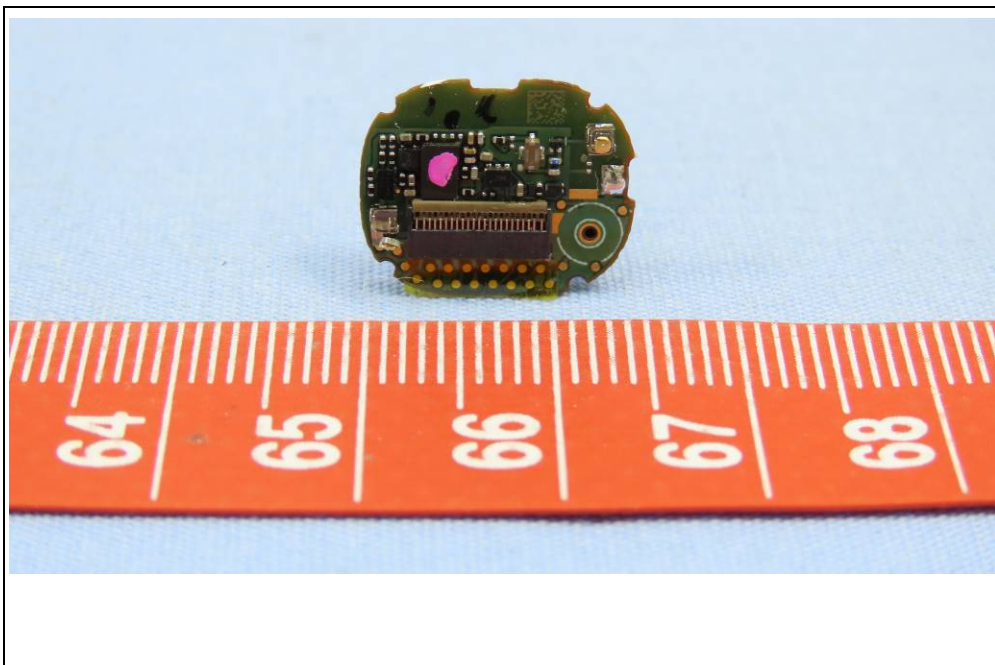

**BUREAU
VERITAS**

CONSTRUCTION PHOTOS OF EUT

Left Earbud, Brand Name: SENNHEISER, Model No.: CXPLUSTW1 L

White Color

BUREAU
VERITAS

Left Earbud, Brand Name: SENNHEISER, Model No.: CXPLUSTW1 L
Black Color

BUREAU
VERITAS

Charging Case
White Color

Charging Case
Black Color