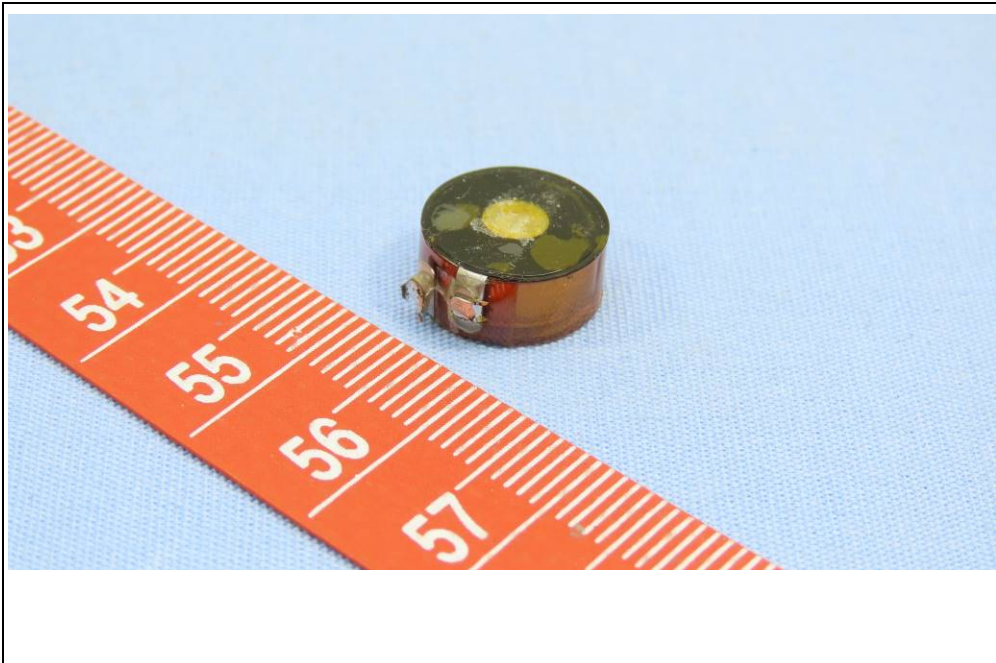

**BUREAU
VERITAS**

CONSTRUCTION PHOTOS OF EUT

Left Earbud, Brand Name: SENNHEISER, Model No.: CXPLUSTW1 L

White Color

BUREAU
VERITAS

Left Earbud, Brand Name: SENNHEISER, Model No.: CXPLUSTW1 L
Black Color

BUREAU
VERITAS

Charging Case
White Color

Charging Case
Black Color