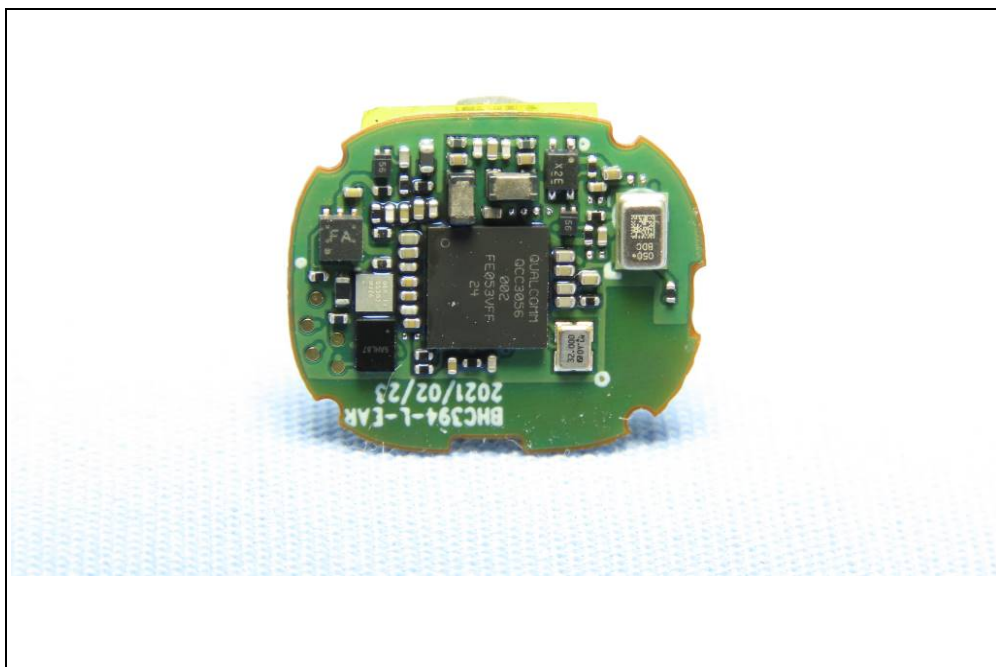

**BUREAU
VERITAS**

CONSTRUCTION PHOTOS OF EUT

Left Earbud, Brand Name: SENNHEISER, Model No.: CXPLUSTW1 L

White Color

BUREAU
VERITAS

Left Earbud, Brand Name: SENNHEISER, Model No.: CXPLUSTW1 L
Black Color

BUREAU
VERITAS

Charging Case
White Color

Charging Case
Black Color