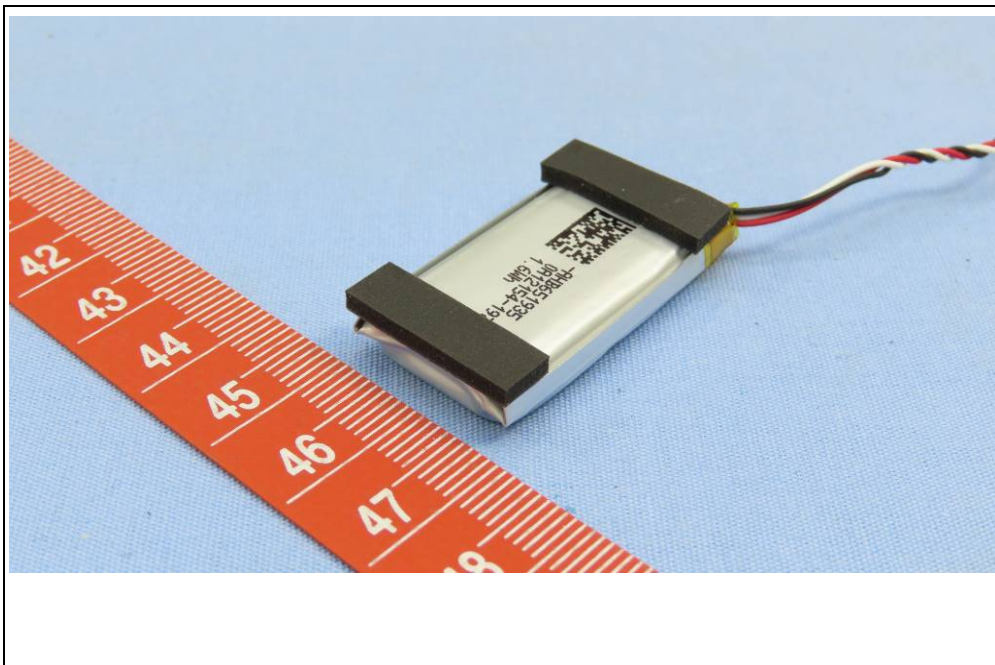

**BUREAU
VERITAS**

CONSTRUCTION PHOTOS OF EUT

Left Earbud, Brand Name: SENNHEISER, Model No.: CXPLUSTW1 L

White Color

BUREAU
VERITAS

Left Earbud, Brand Name: SENNHEISER, Model No.: CXPLUSTW1 L
Black Color

BUREAU
VERITAS

Charging Case
White Color

Charging Case
Black Color