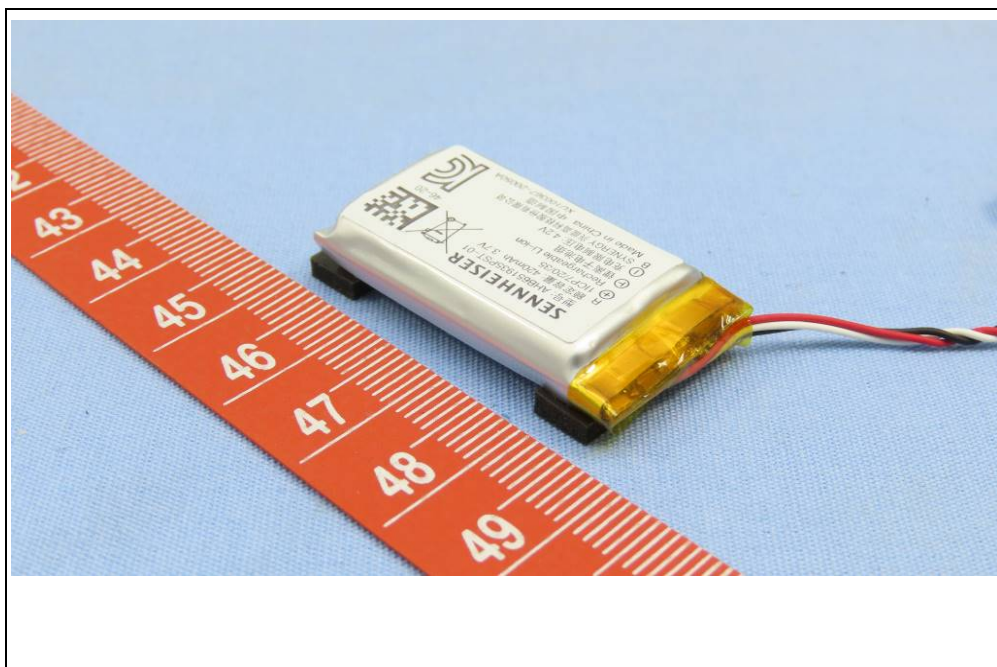

**BUREAU
VERITAS**

CONSTRUCTION PHOTOS OF EUT

Left Earbud, Brand Name: SENNHEISER, Model No.: CXPLUSTW1 L

White Color

BUREAU
VERITAS

Left Earbud, Brand Name: SENNHEISER, Model No.: CXPLUSTW1 L
Black Color

BUREAU
VERITAS

Charging Case
White Color

Charging Case
Black Color