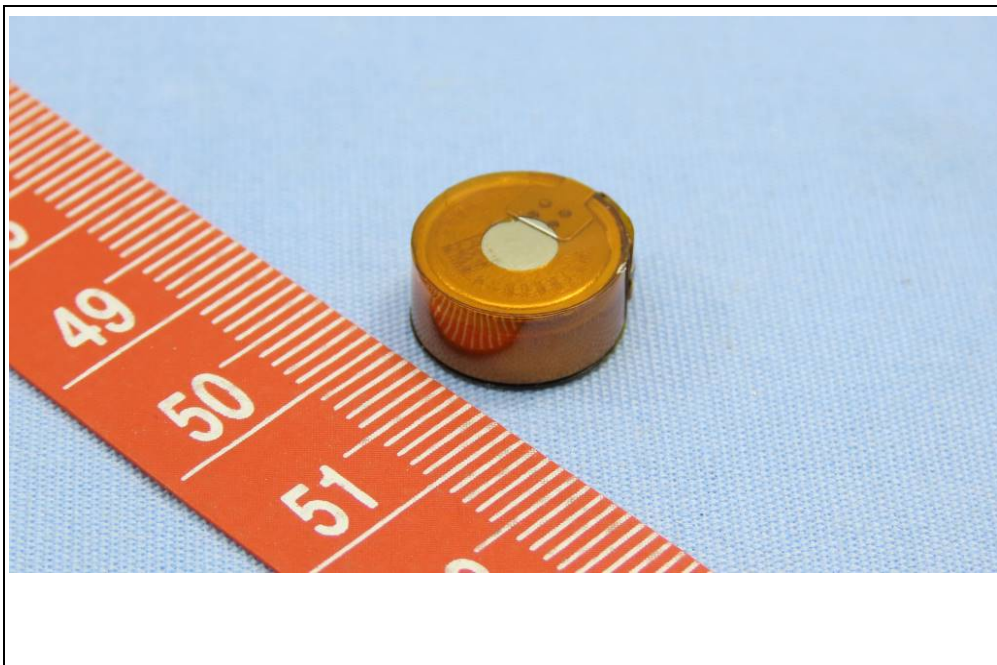

**BUREAU
VERITAS**

CONSTRUCTION PHOTOS OF EUT

Left Earbud, Brand Name: SENNHEISER, Model No.: CXPLUSTW1 L

White Color

BUREAU
VERITAS

Left Earbud, Brand Name: SENNHEISER, Model No.: CXPLUSTW1 L
Black Color

BUREAU
VERITAS

Charging Case
White Color

Charging Case
Black Color