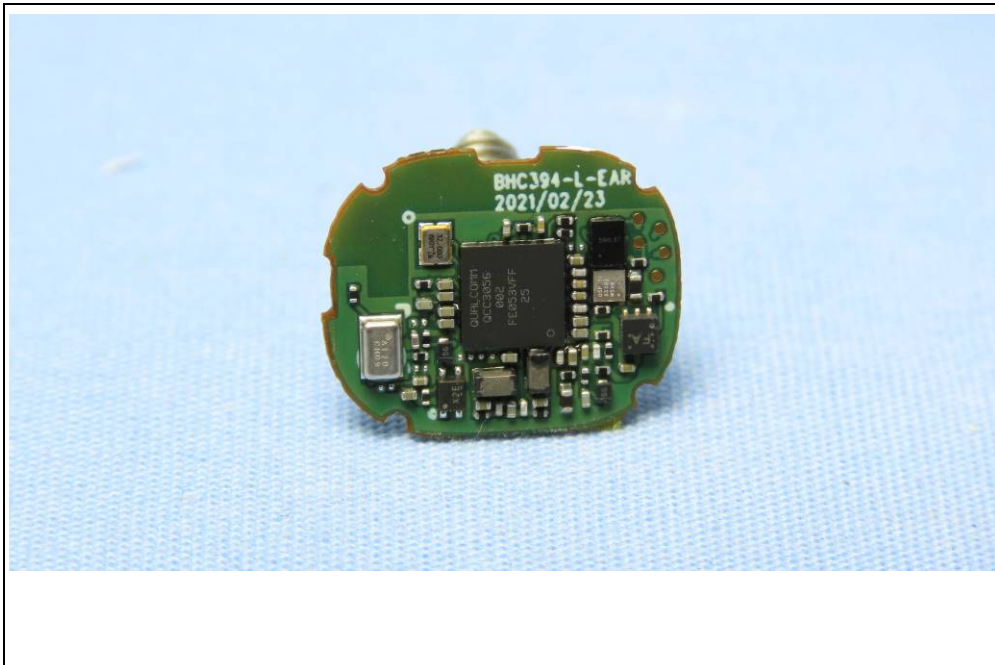

**BUREAU
VERITAS**

CONSTRUCTION PHOTOS OF EUT

Left Earbud, Brand Name: SENNHEISER, Model No.: CXPLUSTW1 L

White Color

BUREAU
VERITAS

Left Earbud, Brand Name: SENNHEISER, Model No.: CXPLUSTW1 L
Black Color

BUREAU
VERITAS

Charging Case
White Color

Charging Case
Black Color