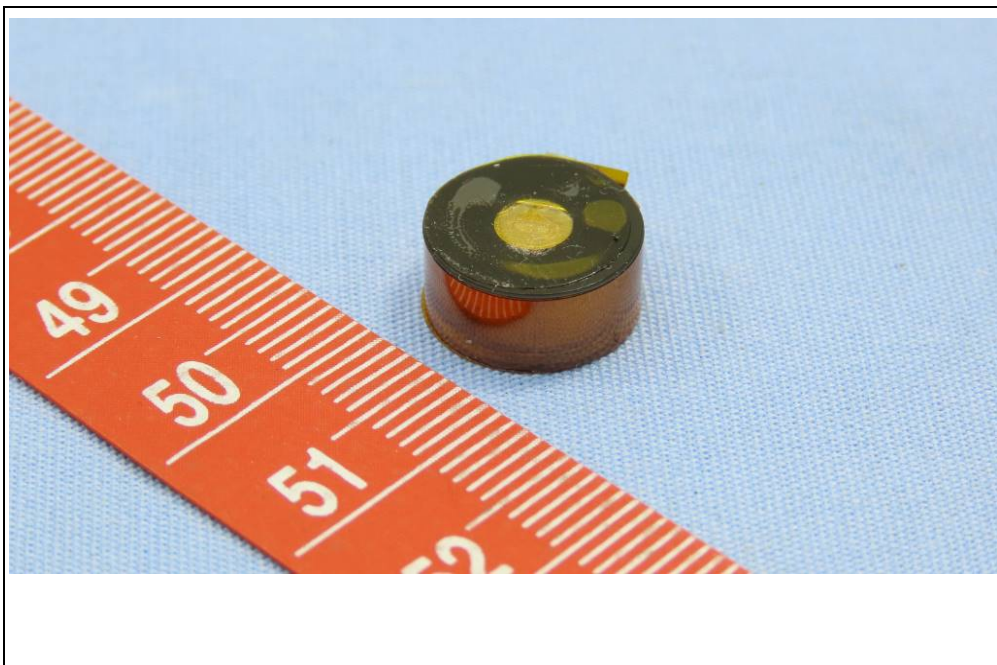

**BUREAU
VERITAS**

CONSTRUCTION PHOTOS OF EUT

Left Earbud, Brand Name: SENNHEISER, Model No.: CXPLUSTW1 L

White Color

BUREAU
VERITAS

Left Earbud, Brand Name: SENNHEISER, Model No.: CXPLUSTW1 L
Black Color

BUREAU
VERITAS

Charging Case
White Color

Charging Case
Black Color