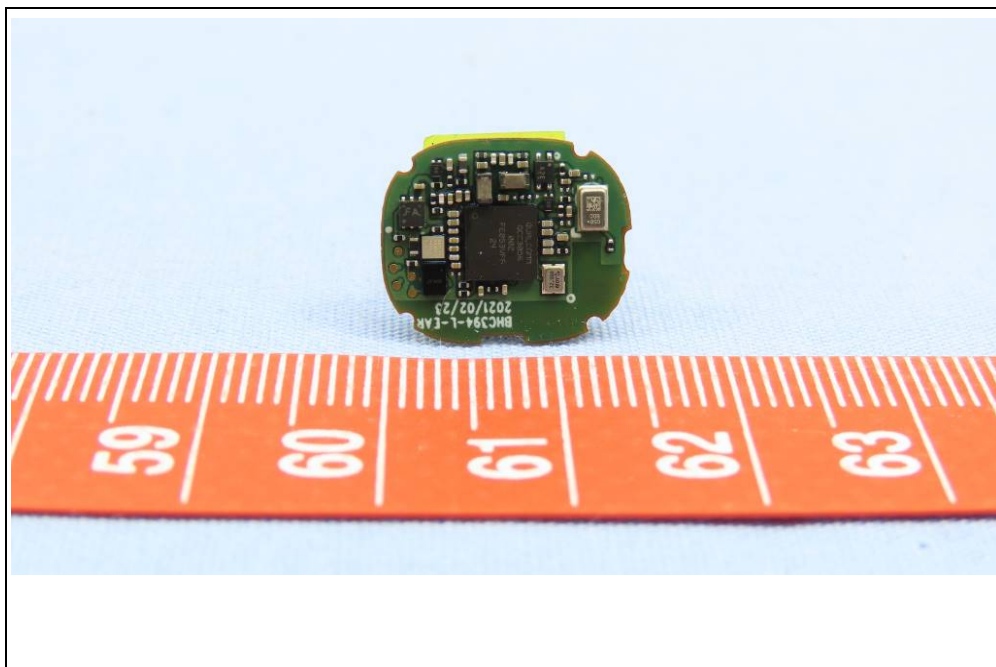

**BUREAU
VERITAS**

CONSTRUCTION PHOTOS OF EUT

Left Earbud, Brand Name: SENNHEISER, Model No.: CXPLUSTW1 L

White Color

BUREAU
VERITAS

Left Earbud, Brand Name: SENNHEISER, Model No.: CXPLUSTW1 L
Black Color

BUREAU
VERITAS

Charging Case
White Color

Charging Case
Black Color