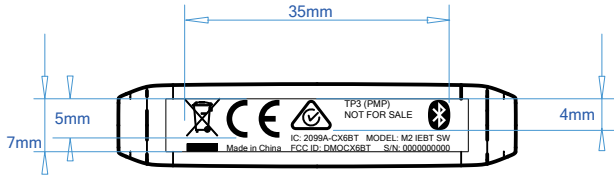

M2 IEBT SW PRODUCT LABEL

Bottom view

LABEL NO. 1

Font = Microsoft Sans Serif, Regular (3.2pt)

Bottom view

LABEL NO. 2

Font = Microsoft Sans Serif, Regular (3.2pt)