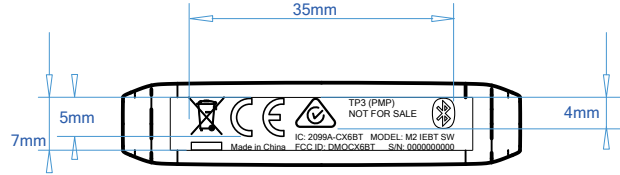

M2 IEBT SW PRODUCT LABEL

Bottom view

LABEL NO. 1

Font = Microsoft Sans Serif, Regular (3.2pt)

Bottom view

LABEL NO. 2

Font = Microsoft Sans Serif, Regular (3.2pt)