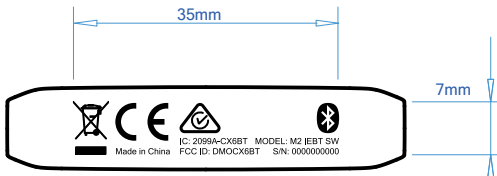

M2 IEBT SW PRODUCT LABEL

Bottom view

LABEL NO. 1

Font = Microsoft Sans Serif, Regular (3.2pt)

Bottom view

LABEL NO. 2

Font = Microsoft Sans Serif, Regular (3.2pt)