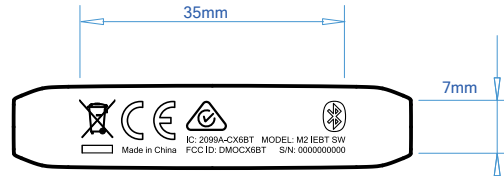

M2 IEBT SW PRODUCT LABEL

Bottom view

LABEL NO. 1

Font = Microsoft Sans Serif, Regular (3.2pt)

Bottom view

LABEL NO. 2

Font = Microsoft Sans Serif, Regular (3.2pt)