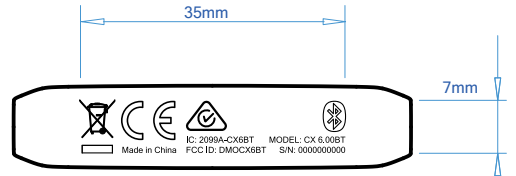

CX 6.00BT PRODUCT LABEL

Bottom view

LABEL NO. 1

Bottom view

LABEL NO. 2

Font = Microsoft Sans Serif, Regular (3.2pt)

Font = Microsoft Sans Serif, Regular (3.2pt)