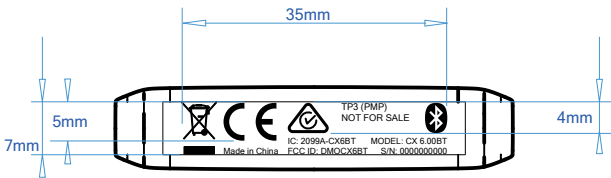

CX 6.00BT PRODUCT LABEL

Bottom view

LABEL NO. 1

Bottom view

LABEL NO. 2

Font = Microsoft Sans Serif, Regular (3.2pt)

Font = Microsoft Sans Serif, Regular (3.2pt)