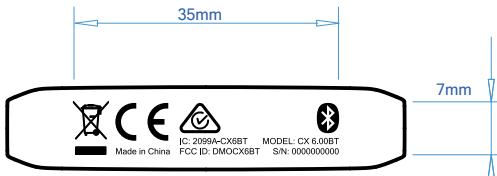

CX 6.00BT PRODUCT LABEL

Bottom view

LABEL NO. 1

Bottom view

LABEL NO. 2

Font = Microsoft Sans Serif, Regular (3.2pt)

Font = Microsoft Sans Serif, Regular (3.2pt)