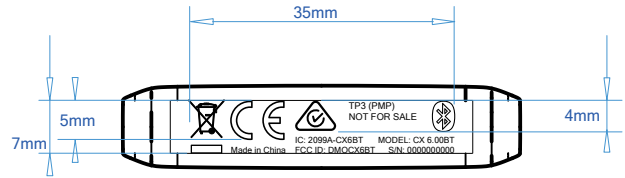

CX 6.00BT PRODUCT LABEL

Bottom view

LABEL NO. 1

Bottom view

LABEL NO. 2

Font = Microsoft Sans Serif, Regular (3.2pt)

Font = Microsoft Sans Serif, Regular (3.2pt)