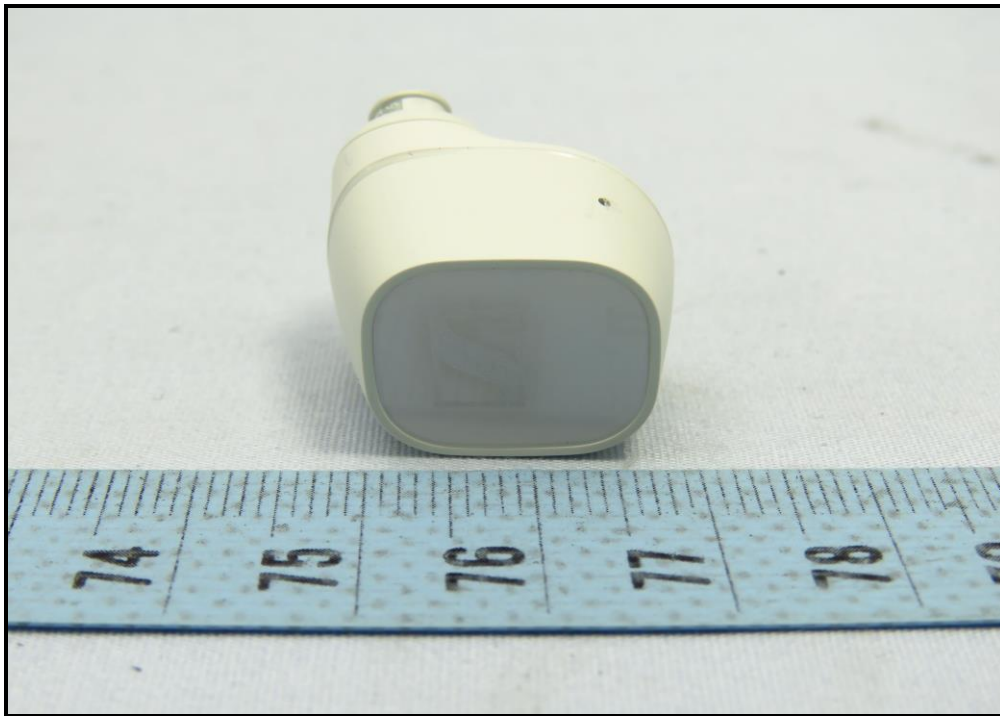

Charging Case
Brand: SENNHEISER, Model: CX400TW1 C
White color