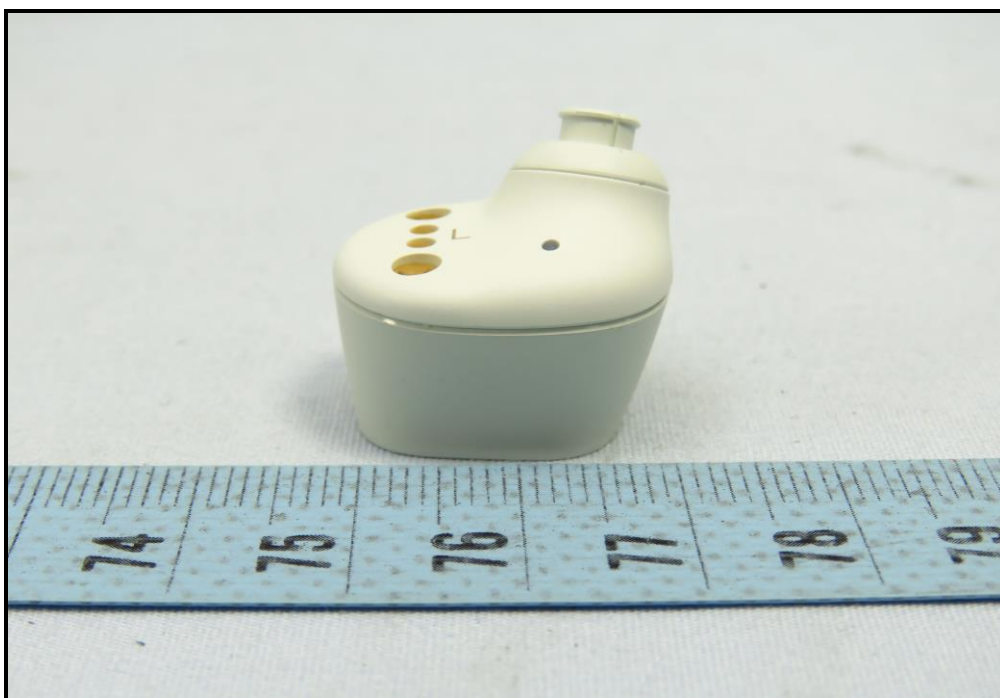

Brand: SENNHEISER, Model: CX400TW1 L

White color