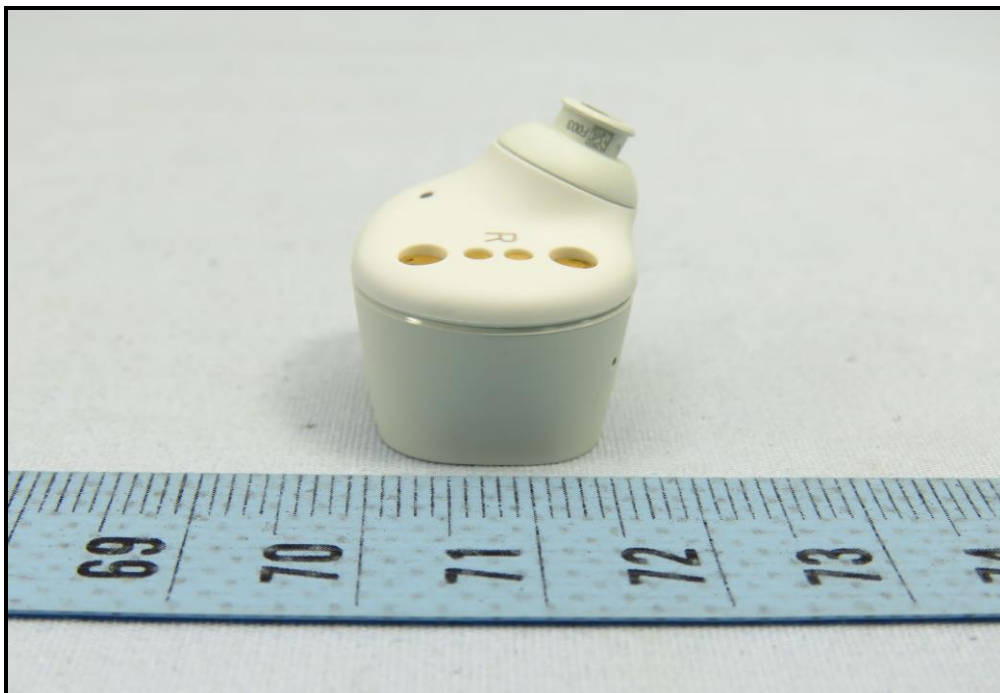

Right Earbud

Brand: SENNHEISER, Model: CX400TW1 R

White color