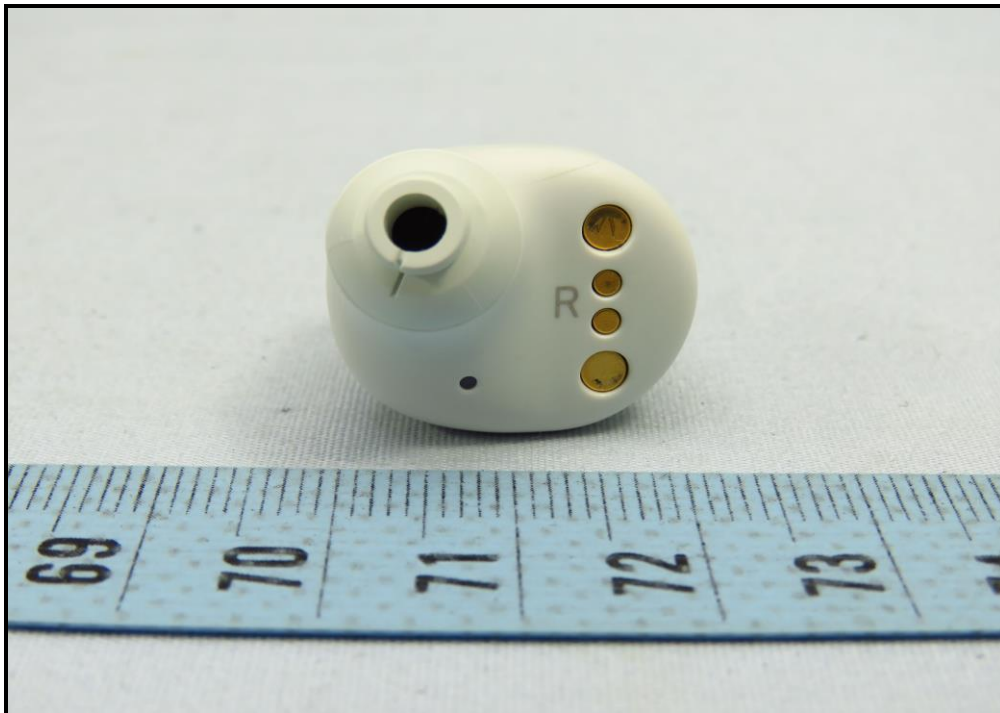

CONSTRUCTION PHOTOS OF EUT

CX True Wireless (CX400TW1)

Brand: SENNHEISER, Model: CX400TW1

Left Earbud

Brand: SENNHEISER, Model: CX400TW1 L

Black color

Right Earbud
Brand: SENNHEISER, Model: CX400TW1 R
Black color

Charging Case
Brand: SENNHEISER, Model: CX400TW1 C

Black color

Charging Case
Brand: SENNHEISER, Model: CX400TW1 C
White color

Right Earbud

Brand: SENNHEISER, Model: CX400TW1 R

White color

Left Earbud

Brand: SENNHEISER, Model: CX400TW1 L