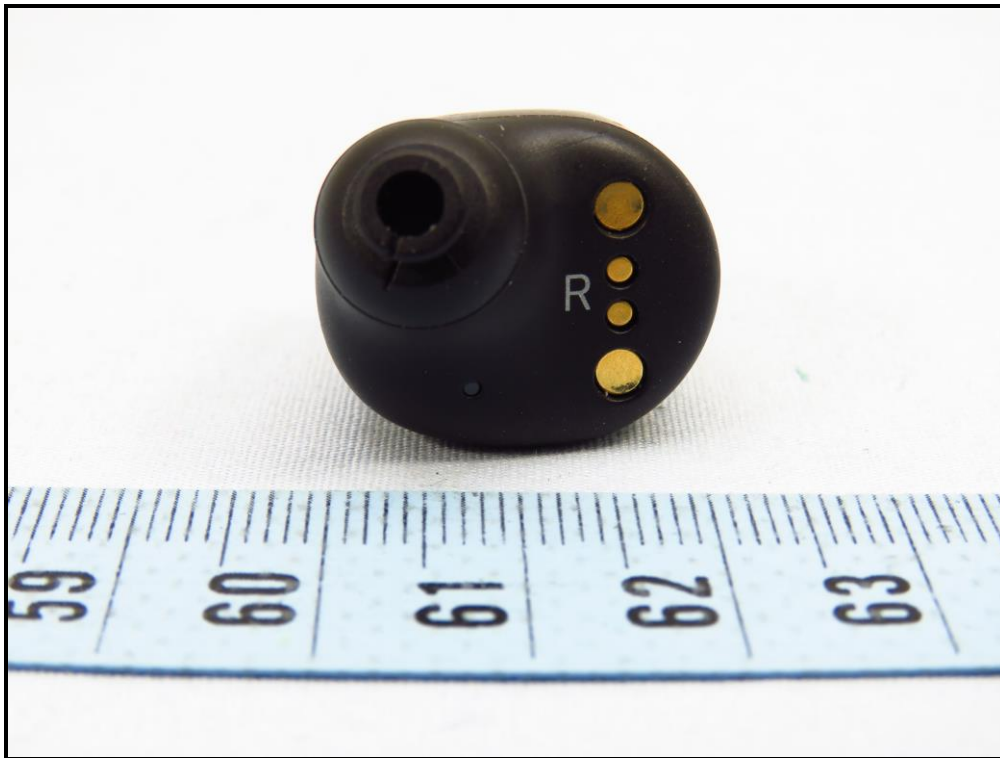

CONSTRUCTION PHOTOS OF EUT

CX True Wireless (CX400TW1)

Brand: SENNHEISER, Model: CX400TW1

Left Earbud

Brand: SENNHEISER, Model: CX400TW1 L

Black color

Right Earbud
Brand: SENNHEISER, Model: CX400TW1 R
Black color

Charging Case
Brand: SENNHEISER, Model: CX400TW1 C

Black color

Charging Case
Brand: SENNHEISER, Model: CX400TW1 C
White color

Right Earbud

Brand: SENNHEISER, Model: CX400TW1 R

White color

Left Earbud

Brand: SENNHEISER, Model: CX400TW1 L

White color

Charging Case
Brand: SENNHEISER, Model: CX400TW1 C
White color