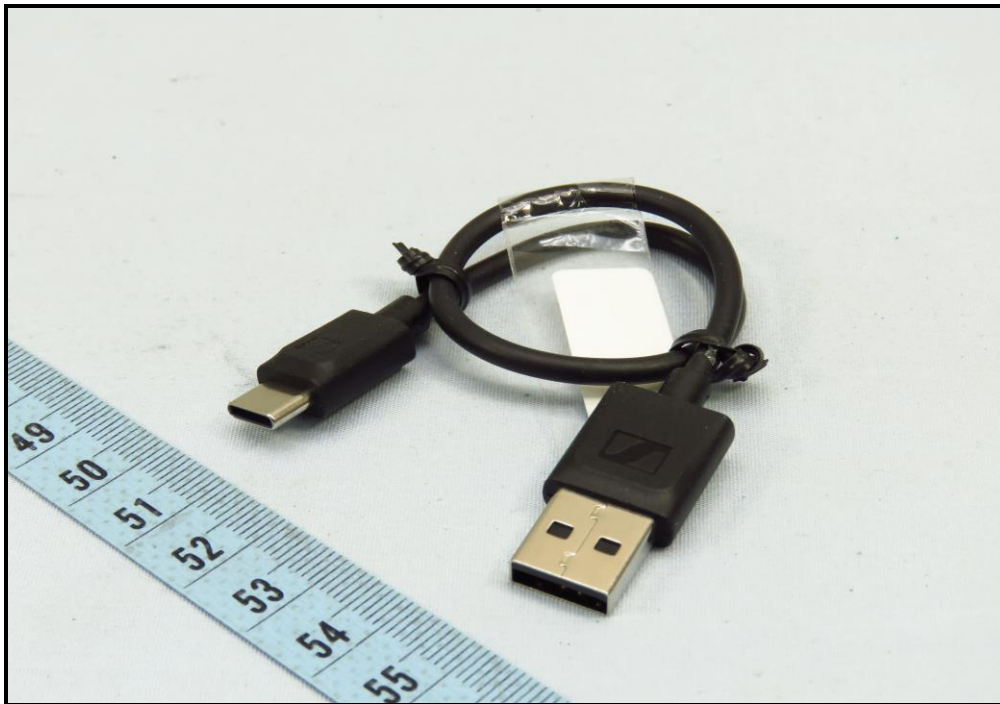

Right Earbud

Brand: SENNHEISER, Model: CX400TW1 R

White color