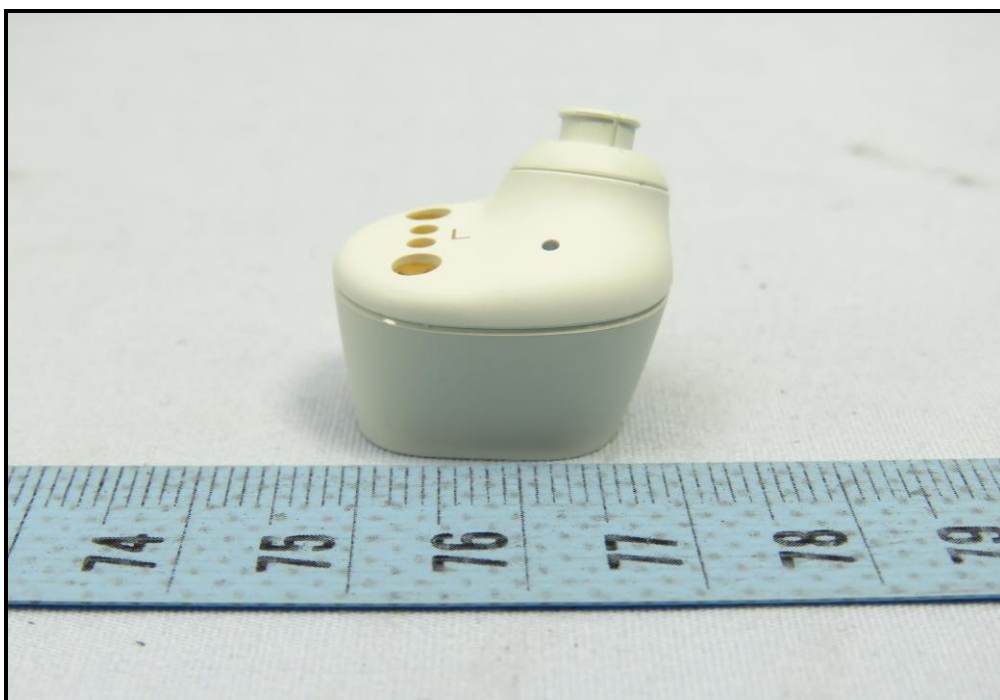

Brand: SENNHEISER, Model: CX400TW1 L

White color