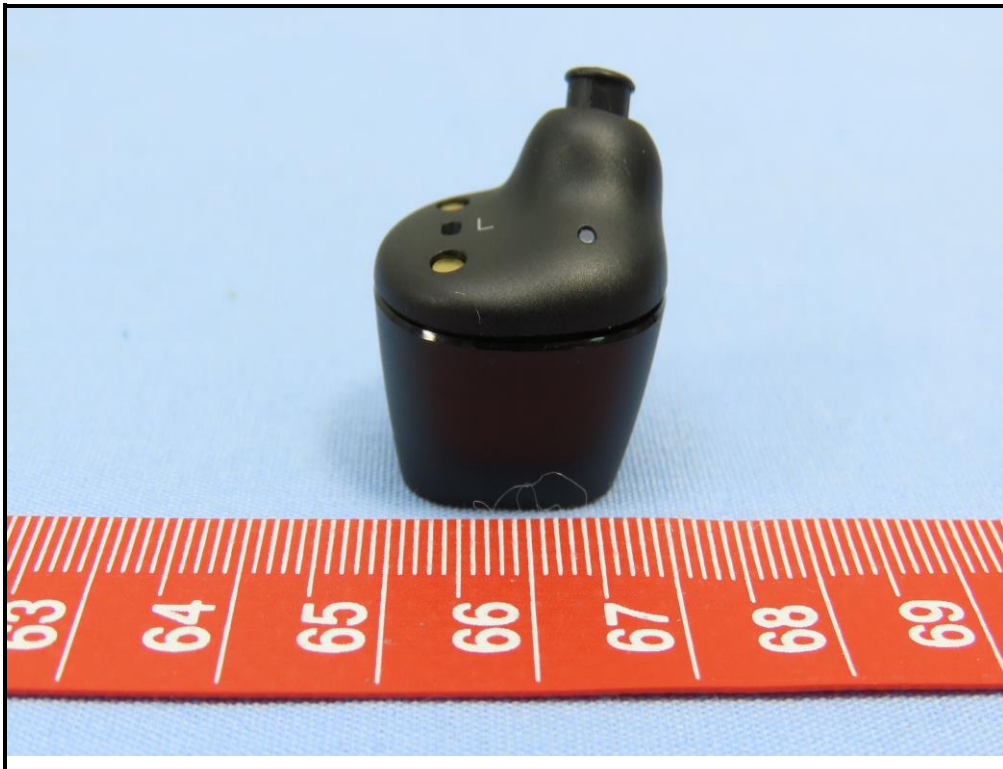

CONSTRUCTION PHOTOS OF EUT

CX True Wireless (CX200TW1)
Brand / Model: SENNHEISER / CX200TW1
Black color

Left Earbud
Brand / Model: SENNHEISER / CX200TW1 L

Charging Case
Brand / Model: SENNHEISER / CX200TW1 C
Black color