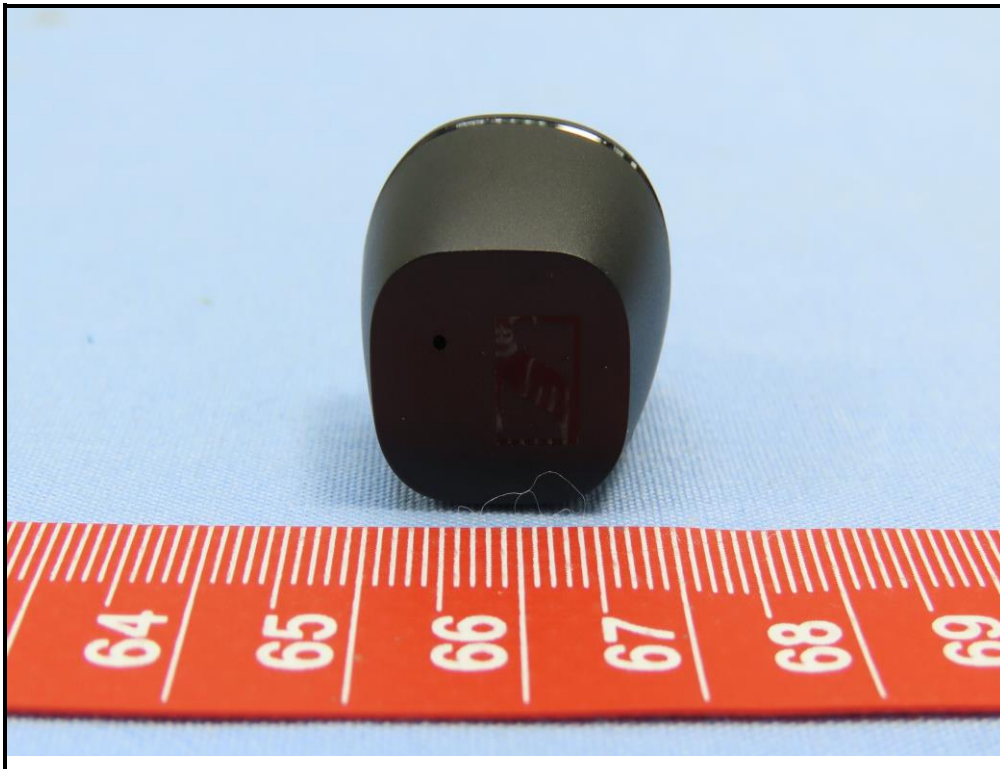

CONSTRUCTION PHOTOS OF EUT

CX True Wireless (CX200TW1)
Brand / Model: SENNHEISER / CX200TW1
Black color

Left Earbud
Brand / Model: SENNHEISER / CX200TW1 L

Charging Case
Brand / Model: SENNHEISER / CX200TW1 C
Black color

CX True Wireless (CX200TW1)
Brand / Model: SENNHEISER / CX200TW1
White color

Left Earbud
Brand / Model: SENNHEISER / CX200TW1 L

Charging case
Brand / Model: SENNHEISER / CX200TW1 C