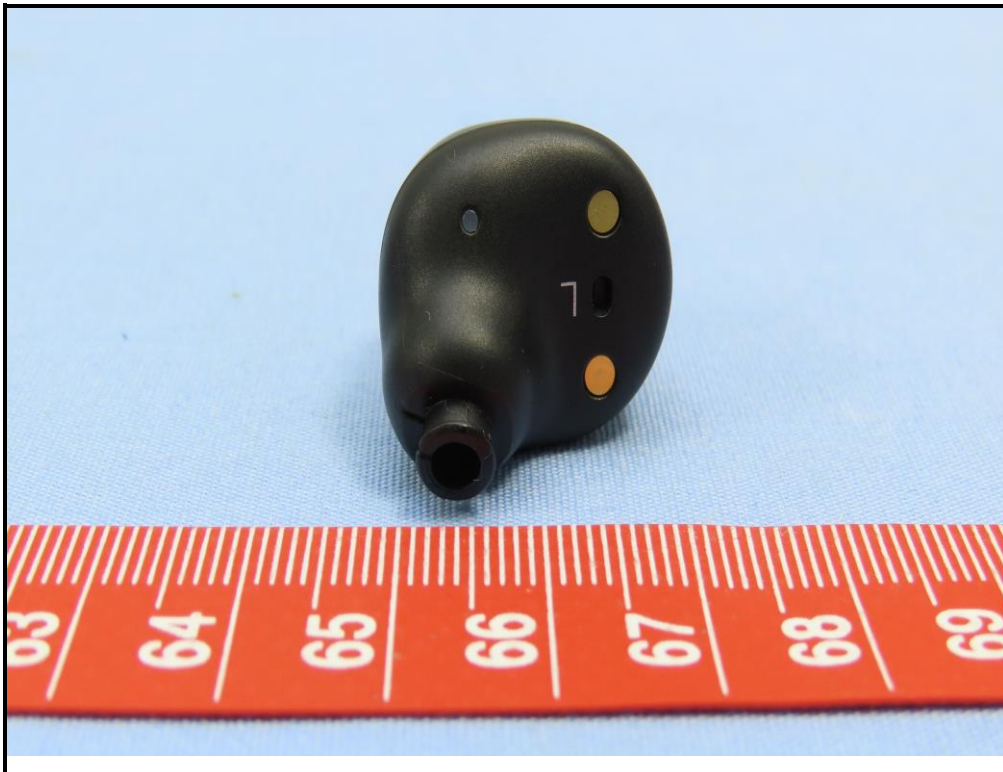

CONSTRUCTION PHOTOS OF EUT

CX True Wireless (CX200TW1)
Brand / Model: SENNHEISER / CX200TW1
Black color

Left Earbud
Brand / Model: SENNHEISER / CX200TW1 L

Charging Case
Brand / Model: SENNHEISER / CX200TW1 C
Black color

CX True Wireless (CX200TW1)
Brand / Model: SENNHEISER / CX200TW1
White color

Left Earbud
Brand / Model: SENNHEISER / CX200TW1 L

Charging case
Brand / Model: SENNHEISER / CX200TW1 C