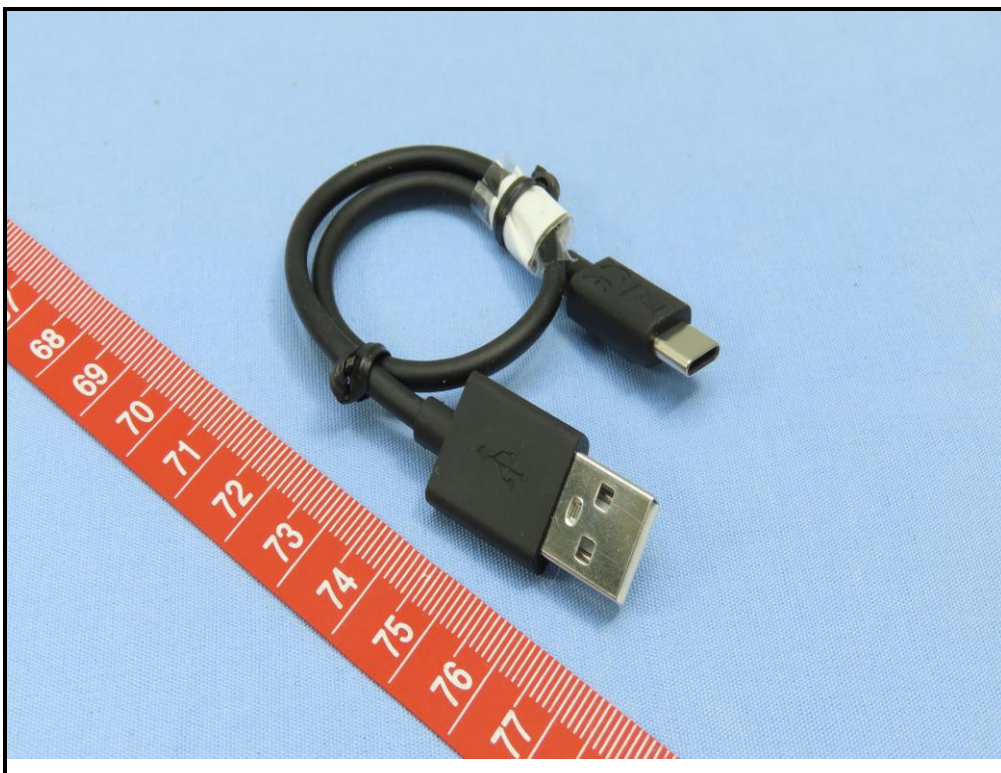

CONSTRUCTION PHOTOS OF EUT

CX True Wireless (CX200TW1)
Brand / Model: SENNHEISER / CX200TW1
Black color

Left Earbud
Brand / Model: SENNHEISER / CX200TW1 L

Charging Case
Brand / Model: SENNHEISER / CX200TW1 C
Black color

CX True Wireless (CX200TW1)
Brand / Model: SENNHEISER / CX200TW1
White color

Left Earbud
Brand / Model: SENNHEISER / CX200TW1 L

Charging case
Brand / Model: SENNHEISER / CX200TW1 C