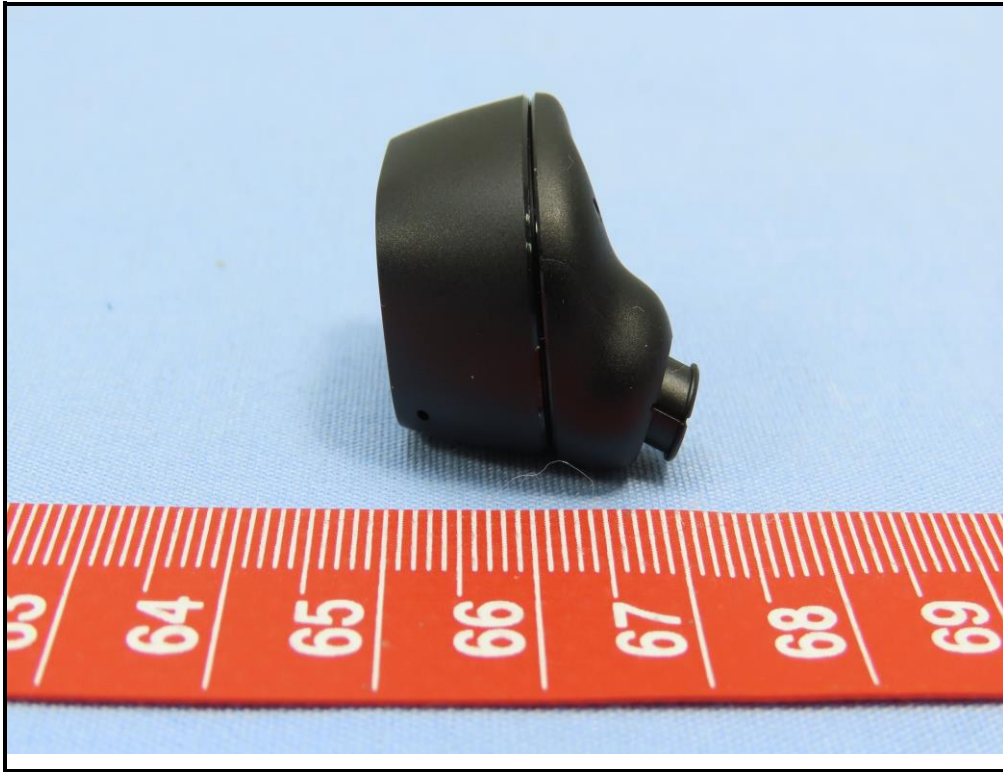

CONSTRUCTION PHOTOS OF EUT

CX True Wireless (CX200TW1)
Brand / Model: SENNHEISER / CX200TW1
Black color

Left Earbud
Brand / Model: SENNHEISER / CX200TW1 L

Charging Case
Brand / Model: SENNHEISER / CX200TW1 C
Black color