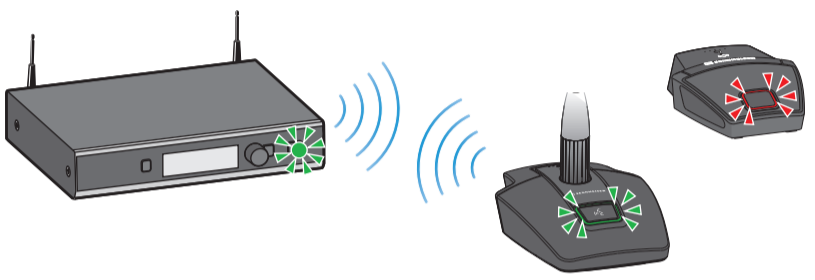

SL Tablestand 133-S DW

Battery

SL Boundary 114-S DW

SL Tablestand 153-S DW

Setup

*see product specification sheet for more compatible XLR-3 gooseneck microphones

Setup

for details see Application Note Antenna Mounting in the download section of www.sennheiser.com/speechline-dw

Charging

Operating time with BA 40 accupack

●●●●●	100 %	11:00 h
●●●●○	80 %	XLR-3 10:00 h
●●●○●	60 %	XLR-5 10:00 h
●●○●●	40 %	
●○○○○	Low Batt	13:00 h

Charging time (until fully charged)

	USB	Battery
XLR-3 On	7:00 h	5:00 h
XLR-3 Off	5:30 h	4:30 h
XLR-5 On	7:30 h	5:30 h
XLR-5 Off	5:30 h	4:30 h
On	8:00 h	5:00 h
Off	6:00 h	4:30 h

On/Off

Change device

Identify

Menu

Home

Home Screen

Secondary Home Screen

Level 1