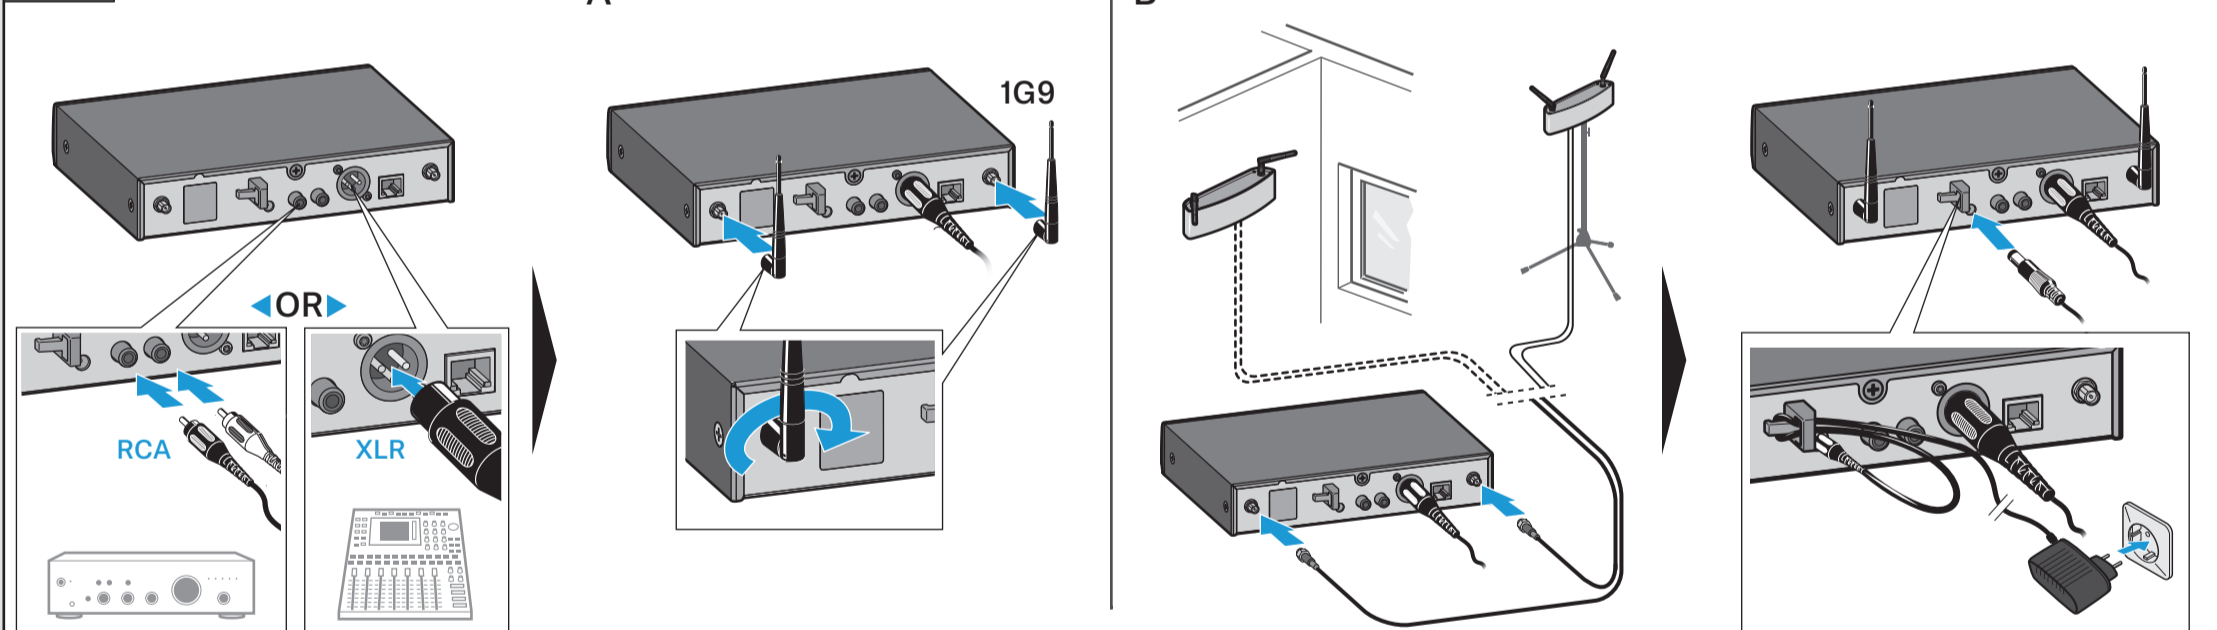

SL Tablestand 133-S DW

Battery

SL Boundary 114-S DW

SL Tablestand 153-S DW

Setup

*see product specification sheet for more compatible XLR-3 gooseneck microphones

Setup

for details see Application Note Antenna Mounting in the download section of www.sennheiser.com/speechline-dw