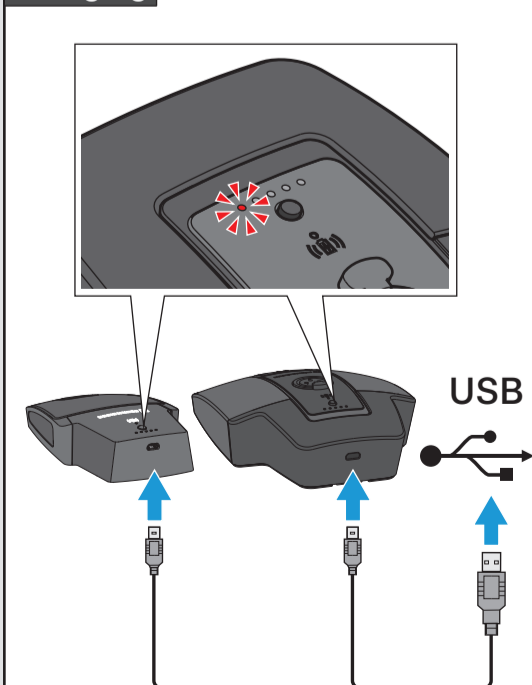

SpeechLine Digital Wireless

CHG 2W
SL Tablestand 133-S DW
SL Tablestand 153-S DW
SL Boundary 114-S DW

Quick Guide
Kort vejledning
Kurzanleitung
Guide rapide
Guide rapida
Guía de inicio rápido
Guia rápido
Beknopte handleiding
Krótka instrukcja obsługi
Snabbguide

Kort vejledning
Pikaohje
Γρήγορος οδηγός
Kısa Kılavuz
Краткая инструкция
快速指南
快速使用指南
クイックガイド
퀵 가이드

SENNHEISER

SpeechLine Digital Wireless System Instruction Manual

Sennheiser Documentation App

ANDROID APP ON
Google play

Available on the
App Store

or online at
www.sennheiser.com/download

Sennheiser electronic GmbH & Co. KG
Am Labor 1, 30900 Wedemark, Germany
www.sennheiser.com

Printed in Germany, Publ. 02/17, 571386/A01

CHG 2W

SL Tablestand 133-S DW

Battery

SL Boundary 114-S DW

SL Tablestand 153-S DW

Setup

*see product specification sheet for more compatible XLR-3 gooseneck microphones

Setup

for details see Application Note Antenna Mounting in the download section of www.sennheiser.com/speechline-dw

Charging

Operating time with BA 40 accupack

●●●●●	100 %	11:00 h
●●●●○	80 %	XLR-3 10:00 h
●●●○●	60 %	XLR-5 10:00 h
●●○●●	40 %	
●○○○○	Low Batt	13:00 h

Charging time (until fully charged)

	USB	Battery
XLR-3 On	7:00 h	5:00 h
XLR-3 Off	5:30 h	4:30 h
XLR-5 On	7:30 h	5:30 h
XLR-5 Off	5:30 h	4:30 h
On	8:00 h	5:00 h
Off	6:00 h	4:30 h

On/Off