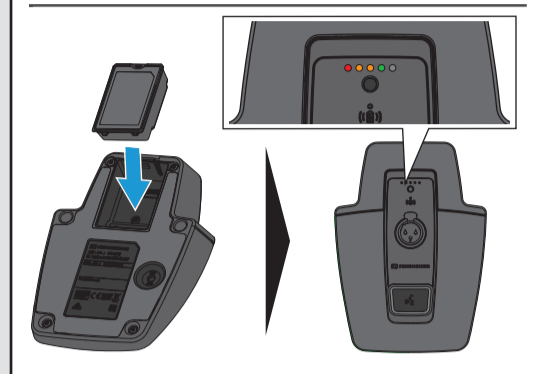

SL Tablestand 133-S DW

Battery

SL Boundary 114-S DW

SL Tablestand 153-S DW

Setup

*see product specification sheet for more compatible XLR-3 gooseneck microphones

Setup

for details see Application Note Antenna Mounting in the download section of www.sennheiser.com/speechline-dw