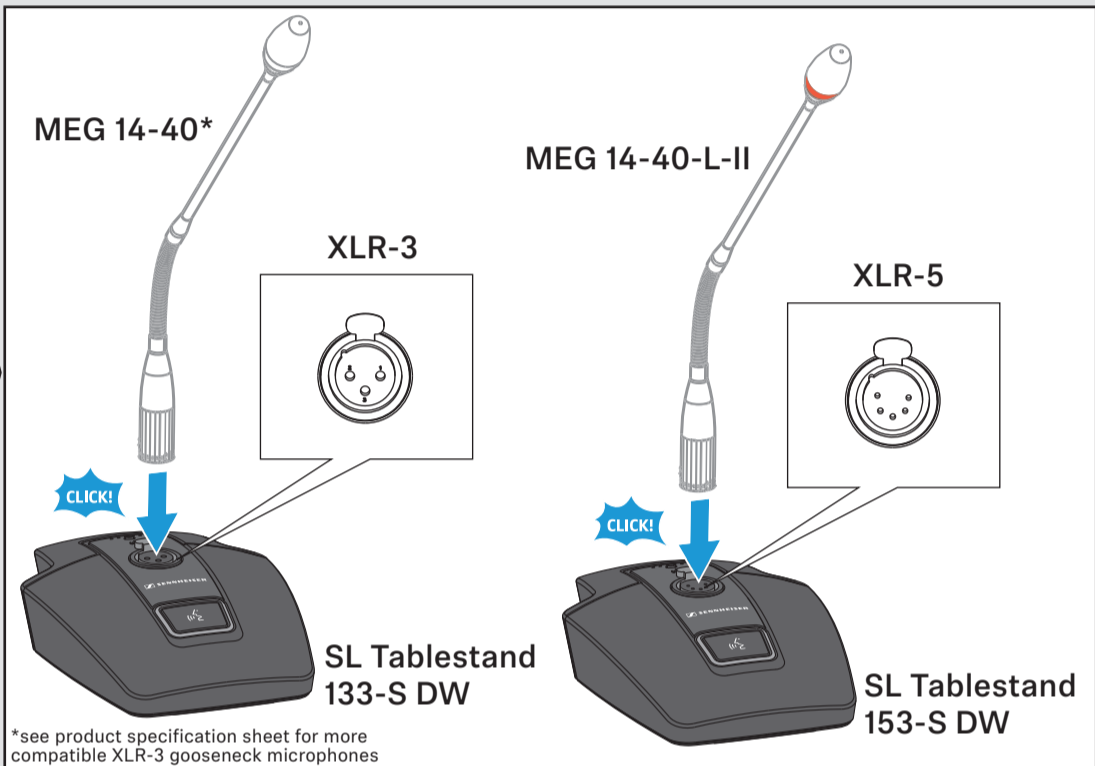

SL Tablestand 133-S DW

Battery

SL Boundary 114-S DW

SL Tablestand 153-S DW

Setup

*see product specification sheet for more compatible XLR-3 gooseneck microphones

Setup

for details see Application Note Antenna Mounting in the download section of www.sennheiser.com/speechline-dw