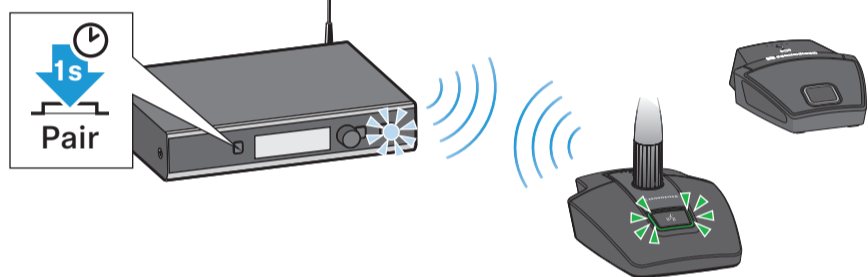

Charging

Operating time with BA 40 accupack

●●●●●	100 %	11:00 h
●●●●○	80 %	XLR-3 10:00 h
●●●○●	60 %	XLR-5 10:00 h
●●○●●	40 %	
●○○○○	Low Batt	13:00 h

Charging time (until fully charged)

	USB	Battery
XLR-3 On	7:00 h	5:00 h
XLR-3 Off	5:30 h	4:30 h
XLR-5 On	7:30 h	5:30 h
XLR-5 Off	5:30 h	4:30 h
On	8:00 h	5:00 h
Off	6:00 h	4:30 h

On/Off

Change device

Identify

Menu

Home

Home Screen

Secondary Home Screen

Level 1