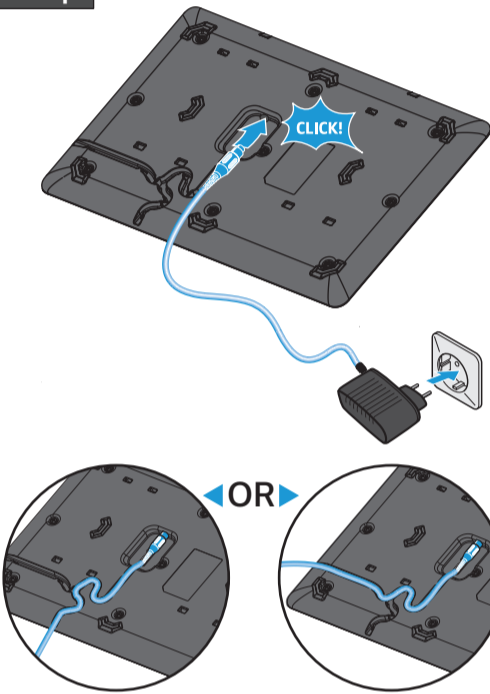

SL Tablestand 133-S DW

Battery

SL Boundary 114-S DW

SL Tablestand 153-S DW

Setup

*see product specification sheet for more compatible XLR-3 gooseneck microphones

Setup

for details see Application Note Antenna Mounting in the download section of www.sennheiser.com/speechline-dw