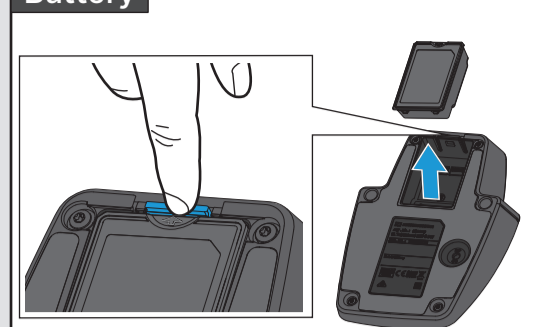

SL Tablestand 133-S DW

Battery

SL Boundary 114-S DW

SL Tablestand 153-S DW

Setup

*see product specification sheet for more compatible XLR-3 gooseneck microphones

Setup

for details see Application Note Antenna Mounting in the download section of www.sennheiser.com/speechline-dw