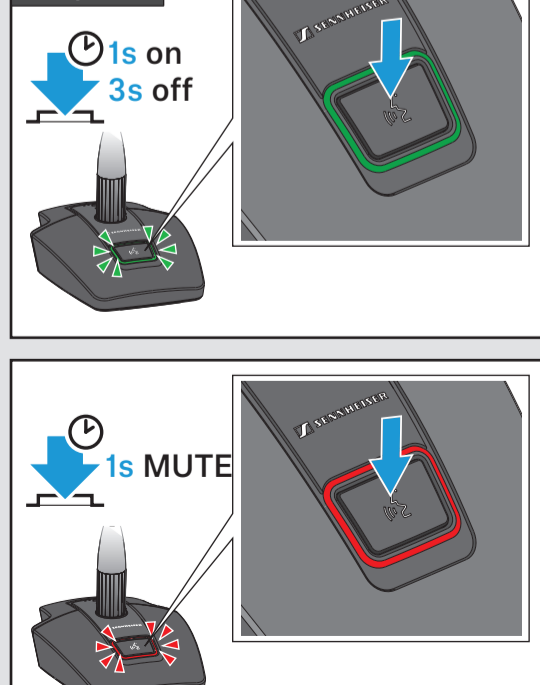

On/Off

Change device

Identify

Menu

Home

Home Screen

Secondary Home Screen

Level 1

Audio Settings

System Settings

Network Settings

Device Identification

Help

Level 1

Low Cut

Display Brightness