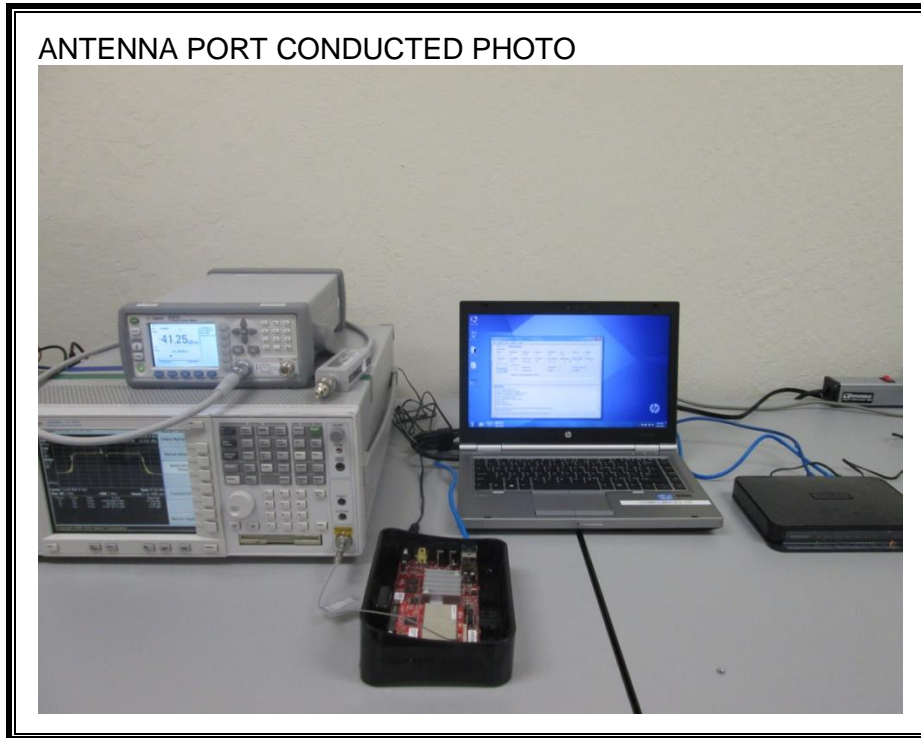

#### ANTENNA PORT CONDUCTED RF MEASUREMENT SETUP

RADIATED FRONT PHOTO (BELOW 1 GHz)

RADIATED BACK PHOTO (BELOW 1 GHz)

DFS SETUP PHOTO (FRONT)

DFS EUT PHOTO (SIDE)

**END OF REPORT**