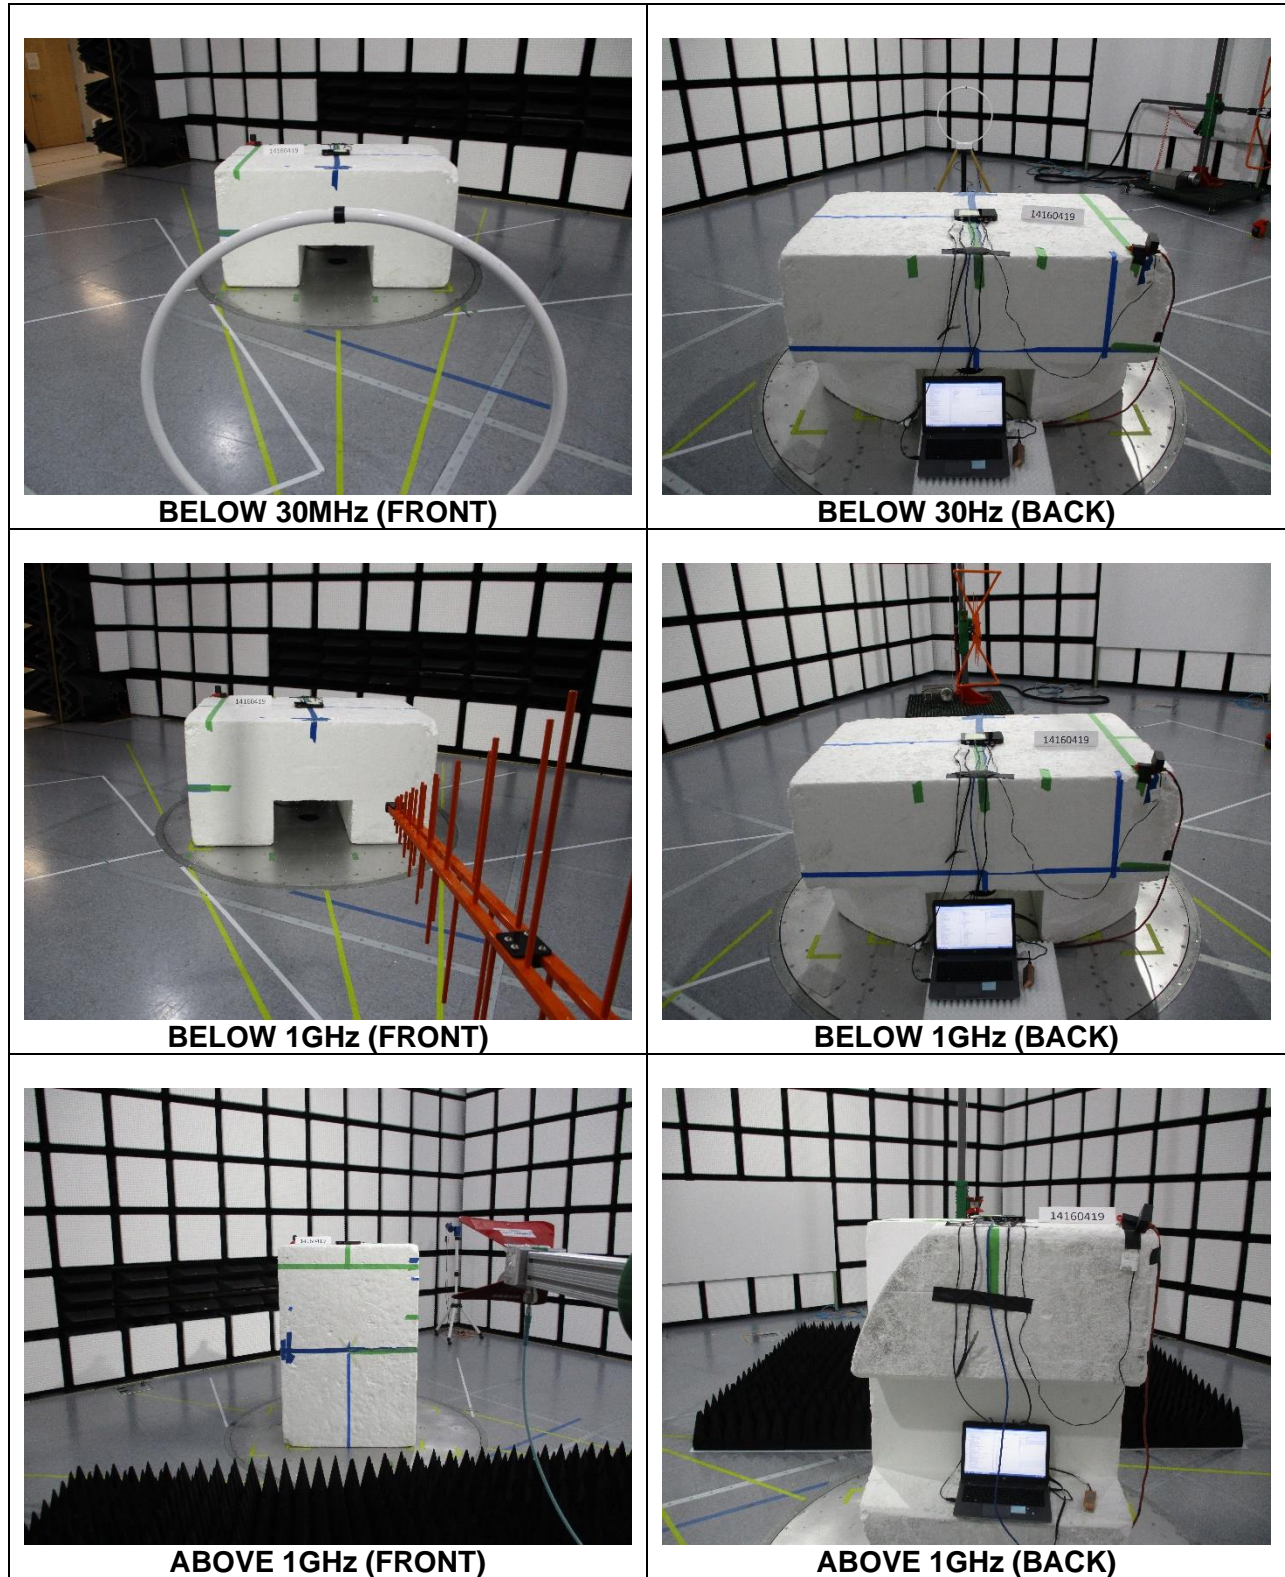

### ANTENNA PORT AND AC LINE CONDUCTED SETUP

**RF ANTENNA PORT CONDUCTED**

**AC LINE CONDUCTED (FRONT)**

**AC LINE CONDUCTED (BACK)**

**RADIATED RF MEASUREMENT SETUP**

**END OF TEST REPORT**