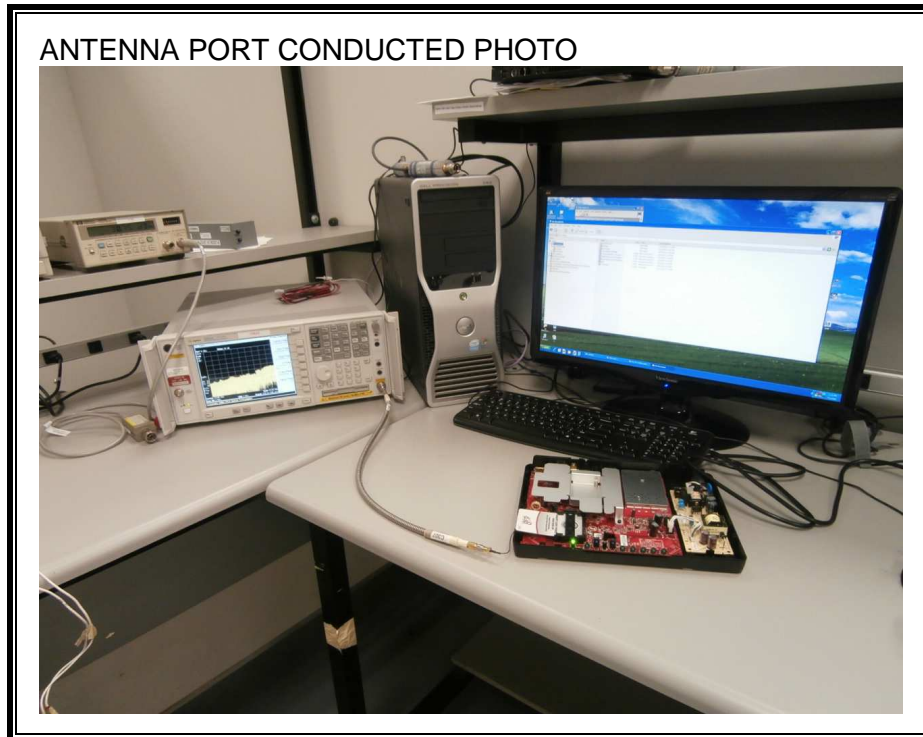

## 10. SETUP PHOTOS

### ANTENNA PORT CONDUCTED RF MEASUREMENT SETUP

**POWERLINE CONDUCTED EMISSIONS MEASUREMENT SETUP**

**RADIATED RF MEASUREMENT SETUP (BELOW 1 GHz)**

**RADIATED RF MEASUREMENT SETUP (ABOVE 1 GHz)**

**END OF REPORT**