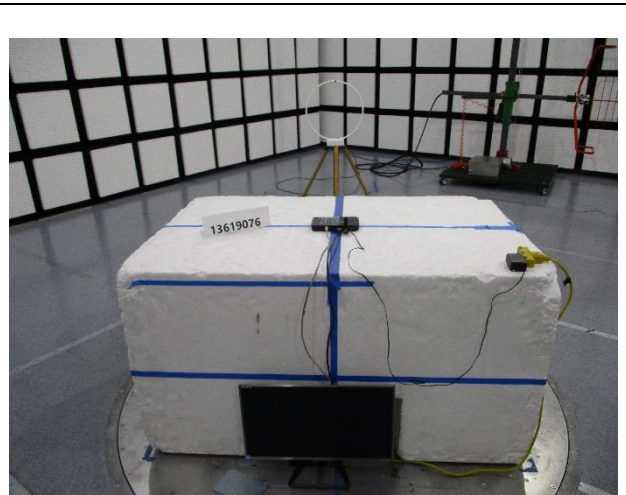

12. SETUP PHOTOS

ANTENNA PORT AND AC LINE CONDUCTED SETUP

RF ANTENNA PORT CONDUCTED

AC LINE CONDUCTED (FRONT)

AC LINE CONDUCTED (BACK)

RADIATED RF MEASUREMENT SETUP

BELOW 30MHz (FRONT)

BELOW 30Hz (BACK)