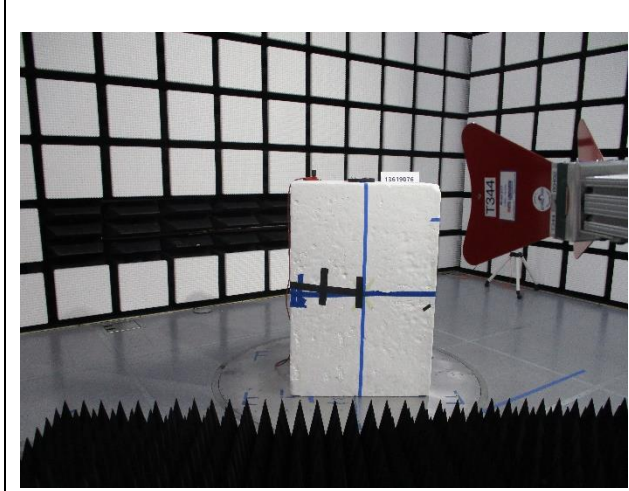

12. SETUP PHOTOS

ANTENNA PORT AND AC LINE CONDUCTED SETUP

RF ANTENNA PORT CONDUCTED

AC LINE CONDUCTED (FRONT)

AC LINE CONDUCTED (BACK)

RADIATED RF MEASUREMENT SETUP

BELOW 30MHz (FRONT)

BELOW 30Hz (BACK)

BELOW 1GHz (FRONT)

BELOW 1GHz (BACK)

ABOVE 1GHz (FRONT)

ABOVE 1GHz (BACK)

END OF TEST REPORT