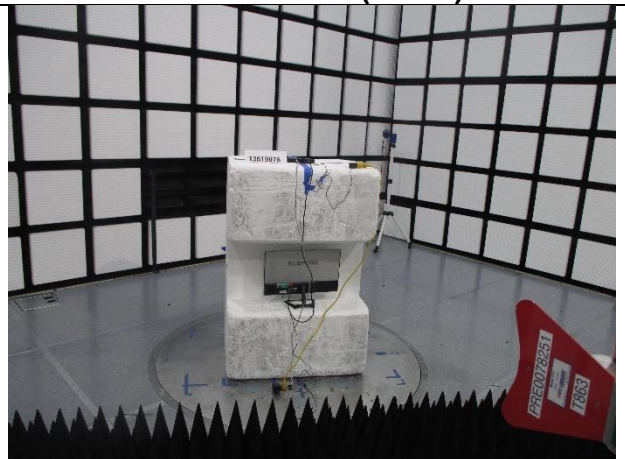

12. SETUP PHOTOS

ANTENNA PORT AND AC LINE CONDUCTED SETUP

RF ANTENNA PORT CONDUCTED

AC LINE CONDUCTED (FRONT)

AC LINE CONDUCTED (BACK)

RADIATED RF MEASUREMENT SETUP

BELOW 30MHz (FRONT)

BELOW 30MHz (BACK)

BELOW 1GHz (FRONT)

BELOW 1GHz (BACK)

ABOVE 1GHz (FRONT)

ABOVE 1GHz (BACK)

END OF TEST REPORT