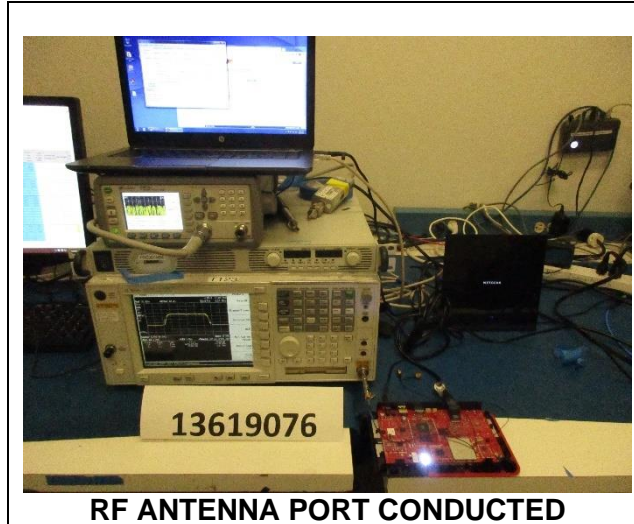

12. SETUP PHOTOS

ANTENNA PORT AND AC LINE CONDUCTED SETUP

RF ANTENNA PORT CONDUCTED

AC LINE CONDUCTED (FRONT)

AC LINE CONDUCTED (BACK)

RADIATED RF MEASUREMENT SETUP

BELOW 30MHz (FRONT)

BELOW 30MHz (BACK)

BELOW 1GHz (FRONT)

BELOW 1GHz (BACK)

ABOVE 1GHz (FRONT)

ABOVE 1GHz (BACK)

END OF TEST REPORT