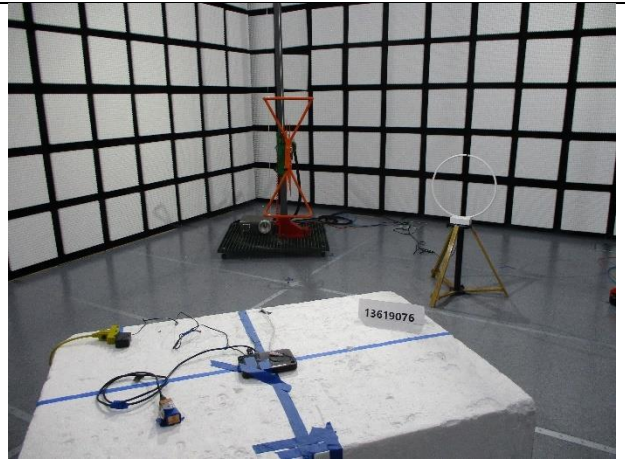

12. SETUP PHOTOS

ANTENNA PORT AND AC LINE CONDUCTED SETUP

RF ANTENNA PORT CONDUCTED

AC LINE CONDUCTED (FRONT)

AC LINE CONDUCTED (BACK)

RADIATED RF MEASUREMENT SETUP

BELOW 30MHz (FRONT)

BELOW 30MHz (BACK)

BELOW 1GHz (FRONT)

BELOW 1GHz (BACK)

ABOVE 1GHz (FRONT)

ABOVE 1GHz (BACK)

END OF TEST REPORT