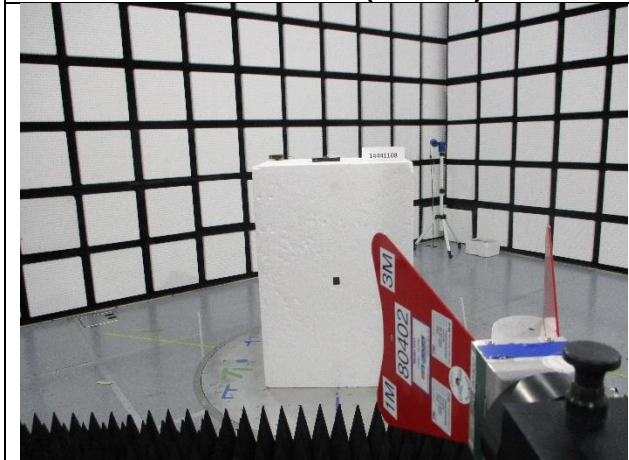

10. SETUP PHOTOS

RADIATED RF MEASUREMENT SETUP

BELOW 1GHz (FRONT)

BELOW 1GHz (BACK)

ABOVE 1GHz (FRONT)

ABOVE 1GHz (BACK)

Appendix A - Reference Test Report

Attached are the test report numbers containing the reference data of the reference reports as indicated on Section 6.2 reports.