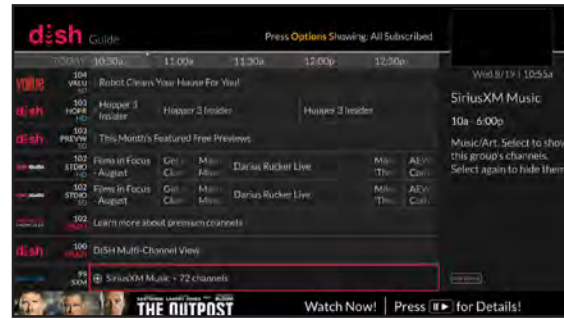

2

Your Channels

Channel Breakdown

What do you want to watch? Here's a quick reference to the channel categories in your guide so you can start browsing right away.

- 2 - 70 Locals
- 100's General Entertainment (Food Network, HGTV, ESPN, etc.)
- 200's News, Shopping
- 300's Movies
- 400's Sports/RSNs
- 500's On Demand

Channel Lineup Cards

Want more details? See the channels that are included in your package with the cards on the following pages. Tear out your specific package and keep it close by for easy reference.

All programming is subject to change without notice. For the most up-to-date channel lineup cards, go to mydish.com/programmingguides.