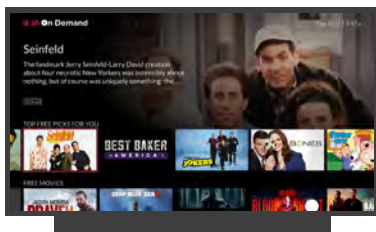

Top 10 Tips to Get Started With Your DISH Service

This guide contains everything you need to know about your new DISH service! If you're short on time, or if you just want a few basics, look to these tips to start watching TV immediately.

1. 1 Make sure your receiver is connected to the internet so you can use the voice feature on your remote, and access On Demand and apps. To connect, tune to channel 300 and follow the onscreen prompts.