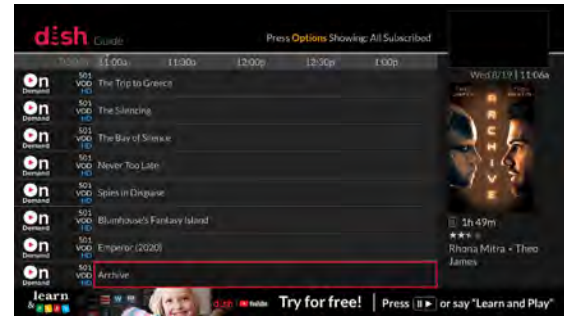

2

Your Channels

Channel Breakdown

What do you want to watch? Here's a quick reference to the channel categories in your guide so you can start browsing right away.

- 2 - 70 Locals
- 100's General Entertainment (Food Network, HGTV, ESPN, etc.)
- 200's News, Shopping
- 300's Movies
- 400's Sports/RSNs
- 500's On Demand

Channel Lineup Cards

Want more details? See the channels that are included in your package with the cards on the following pages. Tear out your specific package and keep it close by for easy reference.

All programming is subject to change without notice. For the most up-to-date channel lineup cards, go to mydish.com/programmingguides.