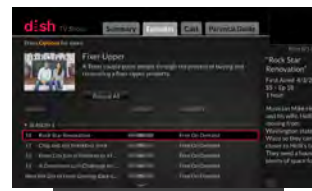

Diamond Button

Press and hold this button to turn closed captioning on and off, launch apps, turn on picture and picture, and more.

Double-Diamond Button

You can press and hold this button to personalize it, too!

Integrated Search

Just Speak Your Mind to Start Searching

By using voice control on your receiver, you can find what you want. Fast. And with the Google Assistant on your receiver, you can turn your TV into a smart entertainment center. Just press the **Microphone** button on your remote to activate voice control.

Enjoy Entertainment

- Quickly open apps like The Weather Channel and On Demand
Examples: "Go To On Demand" or "Go to On Demand"

- Change the channel by name or number.
Examples: "Go to channel 140" or "Tune to ESPN"