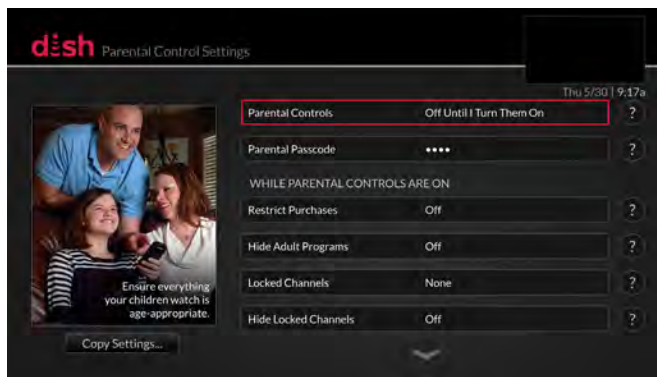

PERSONALIZATION & ACCOUNT

3

Settings

Here's a deeper dive into your settings, where, just like a smartphone, you can customize your receiver according to your personal preferences. To access Settings, press **Home** twice on your remote and select the Settings tile.

Parental Controls

Your receiver gives you all sorts of options when it comes to establishing control over what programming and channels are accessible to everyone in your home.

QUICK TIP

Anytime you see a  you can select it to see additional information about that feature.

Setting Up Parental Controls

- 1 Press **Home** twice on your remote and select Settings, then Parental Controls.
- 2 Select your desired restrictions from the options on screen.
- 3 Before you can add restrictions, you will need to create a four-digit passcode. While parental controls are on, this passcode must be entered whenever you wish to access restricted video content, channels, or apps.