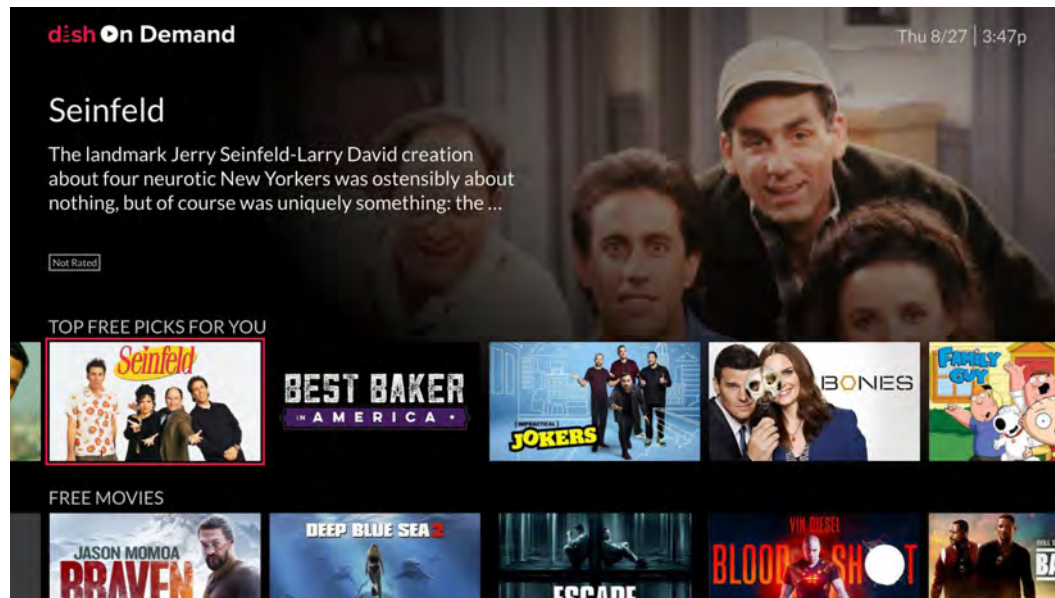

Get the lowdown on apps available with DISH at youtube.com/user/dish

On Demand

Instantly watch your favorite shows and movies. Thousands of them!

On Demand allows you to watch thousands of movie titles and TV series whenever you want. Your On Demand is sorted into shelves, which group content into convenient categories, such as Free Movies, Movies for Rent, Content For Kids, and more.

To access On Demand, go to channel 300, or press and hold the **Microphone** button and say "On Demand" into your Voice Remote.

QUICK TIP

Watch Online

Visit dishanywhere.com to stream content to your computer, tablet, or mobile device. Just click "Create Online ID" or enter your DISH Online ID and password to log in.