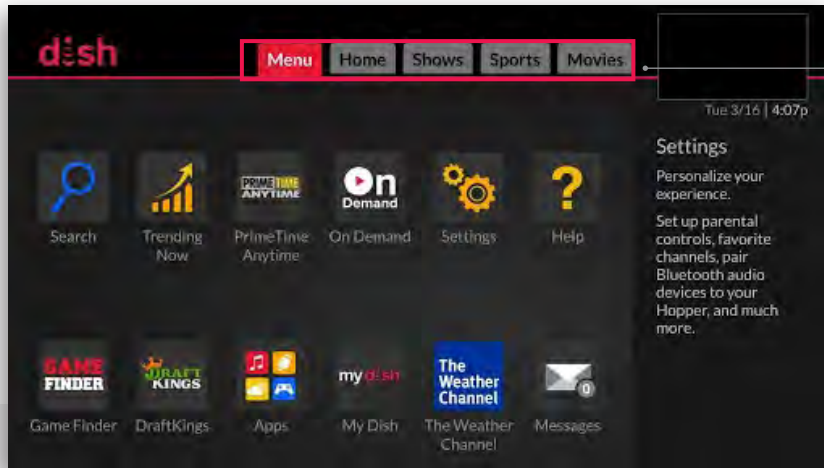

Menu

The top of the screen serves as your orientation guide. The gray tab shows what content category you are currently in. The middle of your screen is navigable space. Use your remote to highlight the feature you wish to access and press **Select**.

Search

Quickly find what you're looking for. Search by movie title, TV show, or actor name.

Trending

See what everyone is watching locally and nationally, so you never miss another big event.

PrimeTime Anytime*

This exclusive feature lets you record every primetime show on ABC, CBS, FOX, and NBC.

On Demand

Select from thousands of movies and TV series, from new releases to free On Demand.

Settings

Personalize your TV experience and get the most out of your receiver.

Help

Watch helpful support videos and maximize your entertainment.

GameFinder

Follow the most exciting games and get up-to-the-minute box scores.

DraftKings

Win cash prizes while watching the sports you love.

Apps

Enjoy news, sports, and entertainment apps.

MyDISH

Manage your DISH account, see recent pay-per-view and On Demand purchases, and more.

* Not available on Wally or Hopper Duo