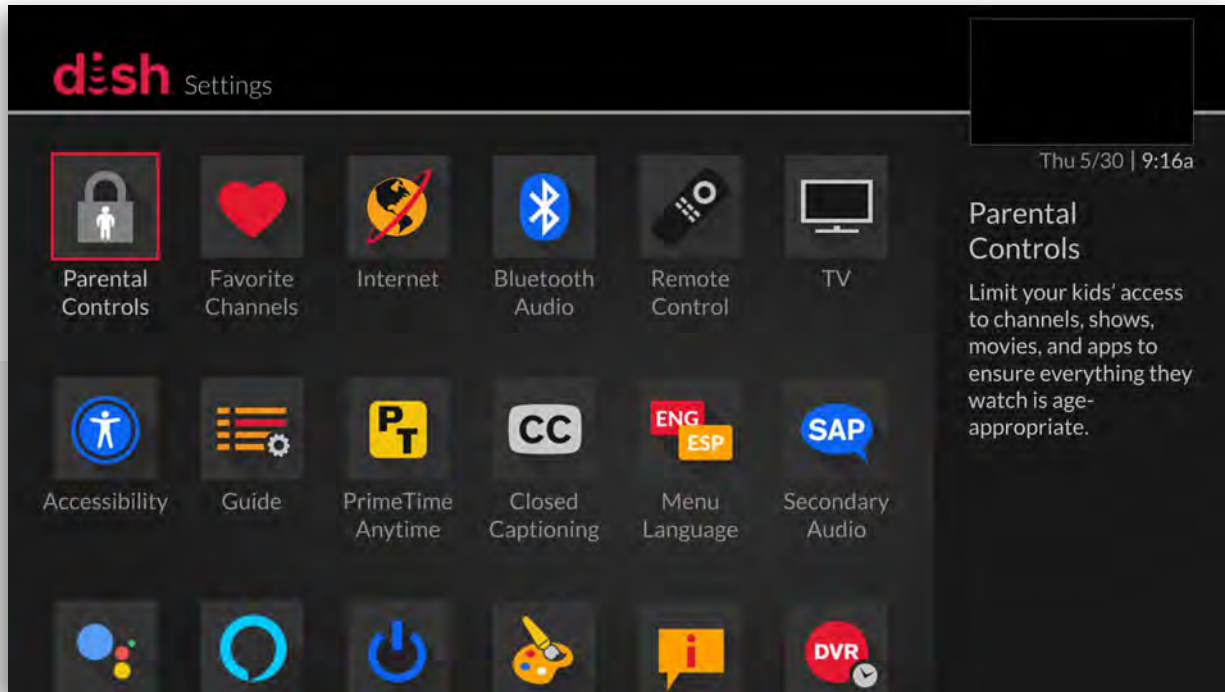

SAP = Second Audio Program (Spanish)

1 - Not available in Alaska, Hawaii, Puerto Rico, or the Virgin Islands.

2 - Only in HD for live events.

© 2021, DISH Network L.L.C. All rights reserved. Starz and related channels and service marks are the property of Starz Entertainment, L.L.C. All programming subject to change without notice.

PERSONALIZATION & ACCOUNT

3

Settings

Here's a deeper dive into your settings, where, just like a smartphone, you can customize your receiver according to your personal preferences. To access Settings, press **Home** twice on your remote and select the Settings tile.