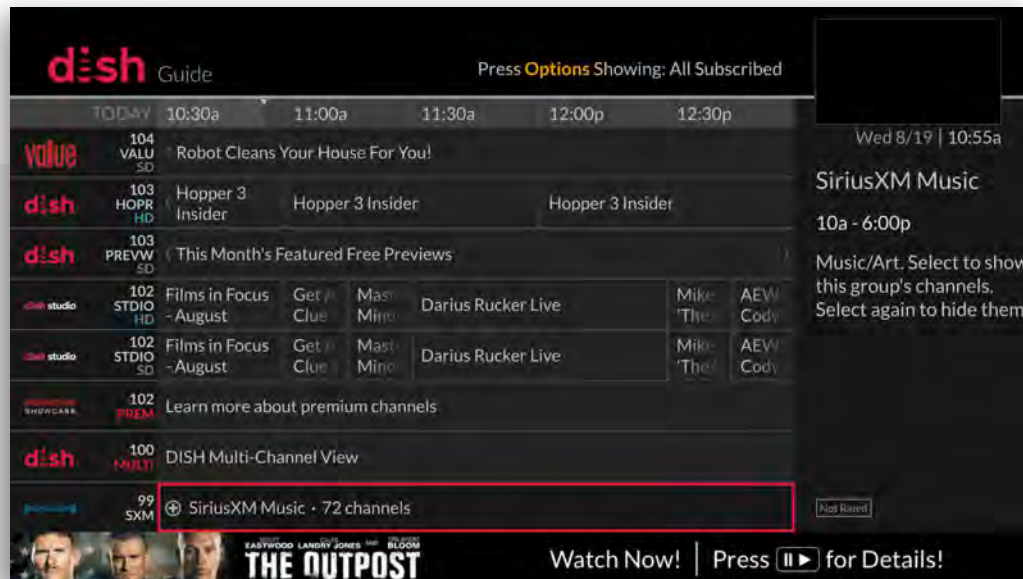

1

Guide

See What's On Right Now and What's Coming Up In the Next Nine Days

Your receiver's high-definition guide comes complete with full listings for all your channels.

Access the Guide

- Press **Guide** on your remote control.
- Use **Channel up** and **Channel down** to navigate, or enter a channel number to go directly to that channel.

Customize the Guide

When in the Guide, simply press **Options** on your remote to customize your Guide experience:

- **Create Favorite Channel Lists** – Every member of your family can create their list of favorite channels so only those channels appear when browsing in the Guide.
- **Only See Channels You Subscribe To** – Display all DISH channels or just the channels you subscribe to with the All Subscribe option.
- **Access Your Guide Settings** – With the Guide Settings option, you can make text larger, change the order networks are listed, hide adult channels, and more.

Get the lowdown on creating a Favorites list at youtube.com/user/dish