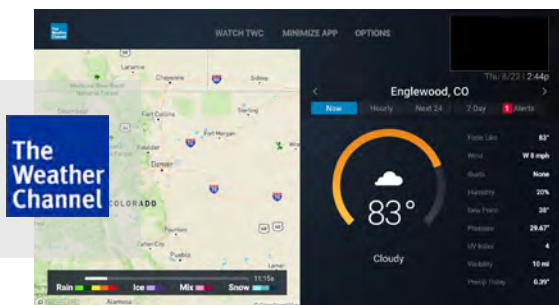

HD CC D TV-G

TV YOU LOVE

Apps Available on DISH

Turn Any TV Into a Smart TV

Your receiver brings the best of the web to your TV. The Apps menu helps you find games, listen to music, and keep up with the latest in sports, news, and entertainment. You can even turn your TV into a smart TV with smart-home features, like connecting your Google Nest Hello Doorbell to your receiver.

To see all available apps, Press **Home** on your remote twice, and then select the Apps tile.

Pandora

Enjoy free, personalized radio that plays music you'll love. Discover new music and enjoy old favorites!

The Weather Channel

See weather forecasts, stories, and expert insights from the most trusted source in weather.

2

Netflix

No more switching inputs or juggling remotes.

Simply press **Home** on your remote, then scroll and select the Netflix app*. Or visit **Channel 302** in the guide.