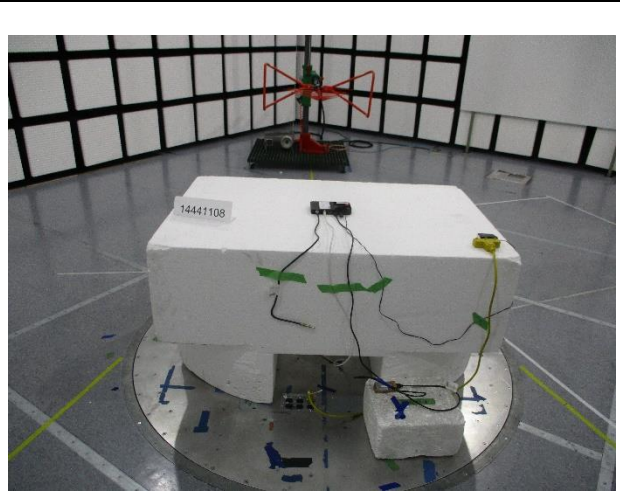

12. SETUP PHOTOS

ANTENNA PORT AND AC LINE CONDUCTED SETUP

RADIATED RF MEASUREMENT SETUP

BELOW 30MHz (FRONT)

BELOW 30Hz (BACK)

BELOW 1GHz (FRONT)

BELOW 1GHz (BACK)

ABOVE 1GHz (FRONT)

ABOVE 1GHz (BACK)

END OF TEST REPORT