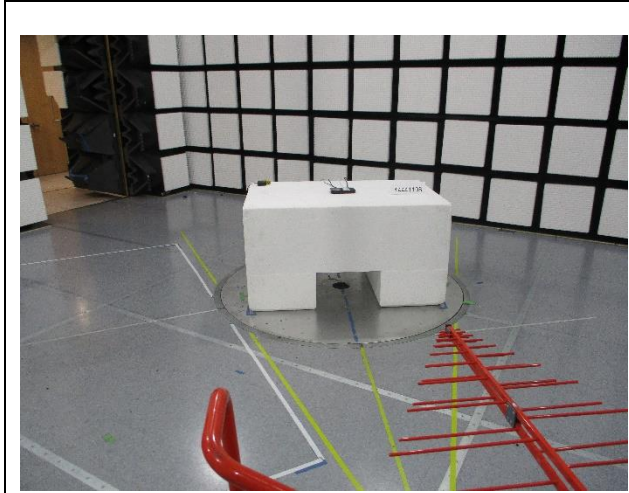

12. SETUP PHOTOS

ANTENNA PORT AND AC LINE CONDUCTED SETUP

RADIATED RF MEASUREMENT SETUP

BELOW 30MHz (FRONT)

BELOW 30Hz (BACK)

BELOW 1GHz (FRONT)

BELOW 1GHz (BACK)

ABOVE 1GHz (FRONT)

ABOVE 1GHz (BACK)

END OF TEST REPORT