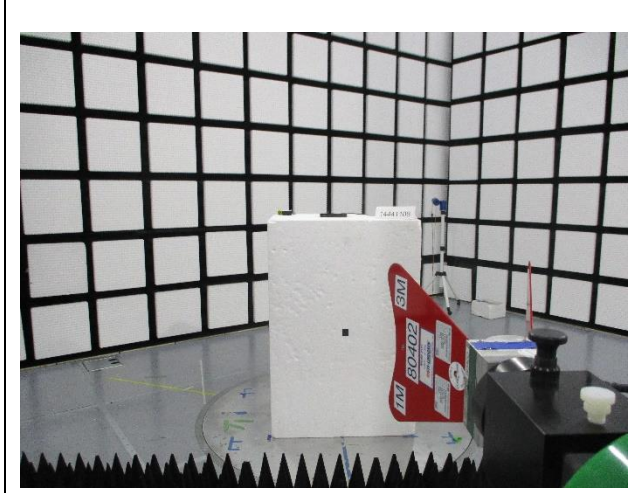

12. SETUP PHOTOS

ANTENNA PORT AND AC LINE CONDUCTED SETUP

RADIATED RF MEASUREMENT SETUP

BELOW 30MHz (FRONT)

BELOW 30Hz (BACK)

BELOW 1GHz (FRONT)

BELOW 1GHz (BACK)

ABOVE 1GHz (FRONT)

ABOVE 1GHz (BACK)

END OF TEST REPORT