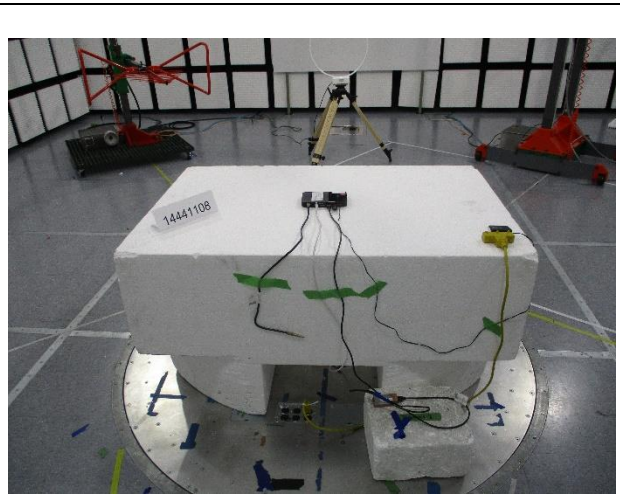

12. SETUP PHOTOS

ANTENNA PORT AND AC LINE CONDUCTED SETUP

RADIATED RF MEASUREMENT SETUP

BELOW 30MHz (FRONT)

BELOW 30Hz (BACK)

BELOW 1GHz (FRONT)

BELOW 1GHz (BACK)

ABOVE 1GHz (FRONT)

ABOVE 1GHz (BACK)

END OF TEST REPORT