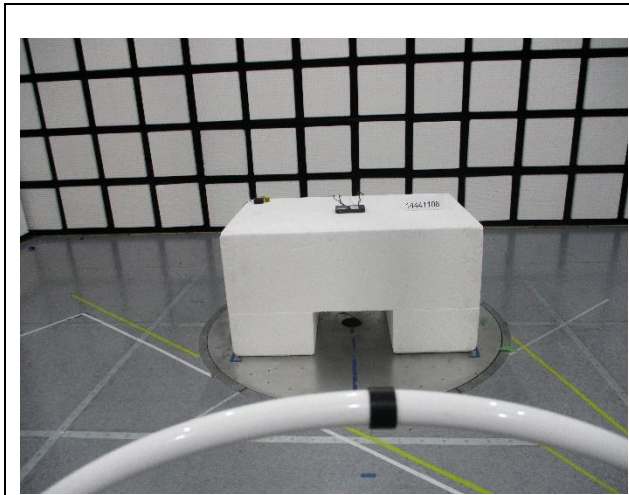

12. SETUP PHOTOS

ANTENNA PORT AND AC LINE CONDUCTED SETUP

RADIATED RF MEASUREMENT SETUP

BELOW 30MHz (FRONT)

BELOW 30Hz (BACK)

BELOW 1GHz (FRONT)

BELOW 1GHz (BACK)

ABOVE 1GHz (FRONT)

ABOVE 1GHz (BACK)

END OF TEST REPORT