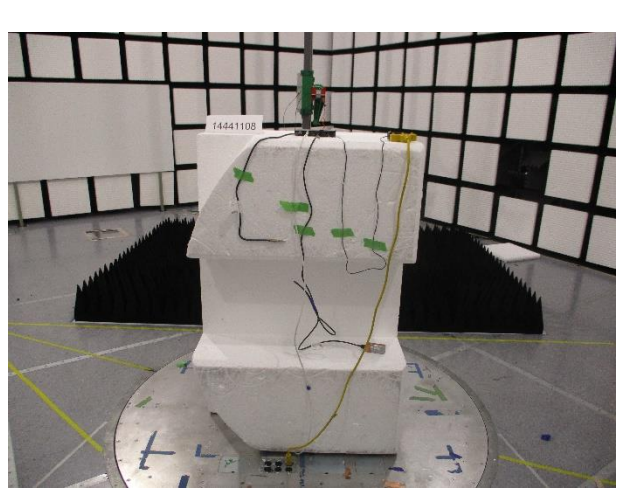

12. SETUP PHOTOS

ANTENNA PORT AND AC LINE CONDUCTED SETUP

RADIATED RF MEASUREMENT SETUP

BELOW 30MHz (FRONT)

BELOW 30Hz (BACK)

BELOW 1GHz (FRONT)

BELOW 1GHz (BACK)

ABOVE 1GHz (FRONT)

ABOVE 1GHz (BACK)

END OF TEST REPORT