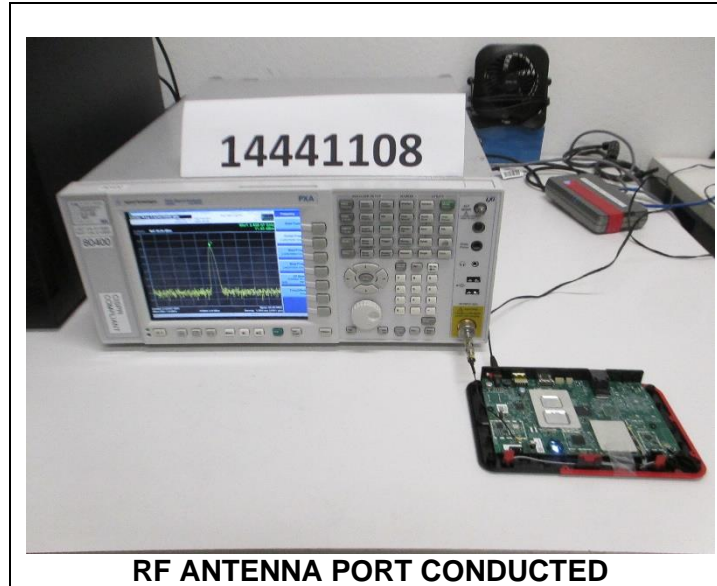

12. SETUP PHOTOS

ANTENNA PORT AND AC LINE CONDUCTED SETUP

RADIATED RF MEASUREMENT SETUP

BELOW 30MHz (FRONT)

BELOW 30Hz (BACK)

BELOW 1GHz (FRONT)

BELOW 1GHz (BACK)

ABOVE 1GHz (FRONT)

ABOVE 1GHz (BACK)

END OF TEST REPORT