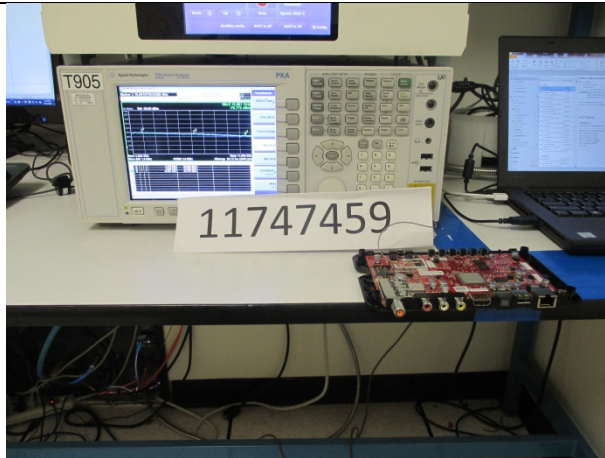

11. SETUP PHOTOS

RADIATED AND POWERLINE CONDUCTED EMISSIONS MEASUREMENT SETUP	
	
RADIATED FRONT PHOTO (ABOVE 1 GHz)	RADIATED BACK PHOTO (ABOVE 1 GHz)
	
RADIATED FRONT PHOTO (BELOW 1 GHz)	RADIATED BACK PHOTO (BELOW 1 GHz)
	
LINE CONDUCTED FRONT PHOTO	LINE CONDUCTED SIDE VIEW PHOTO

**ANTENNA PORT CONDUCTED RF MEASUREMENT SETUP AND
RADIATED RF MEASUREMENT SETUP FOR PORTABLE CONFIGURATION**

ANTENNA PORT CONDUCTED PHOTO

END OF REPORT