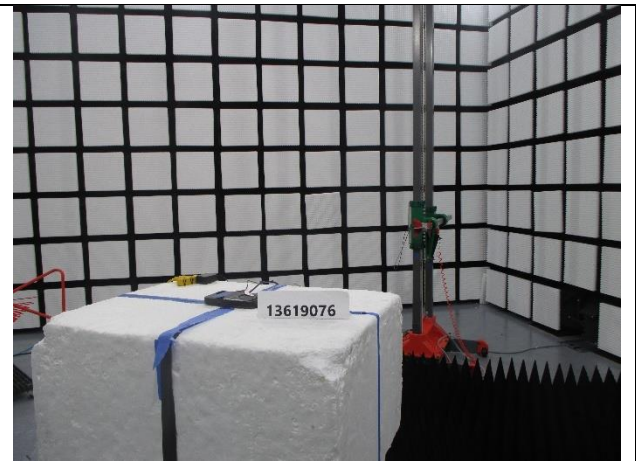

### ANTENNA PORT CONDUCTED SETUP

**RF ANTENNA PORT CONDUCTED**

### RADIATED RF MEASUREMENT SETUP FOR MIMO ANTENNA 1 + ANTENNA 2

**ABOVE 1GHz (FRONT)**

**ABOVE 1GHz (BACK)**

**END OF TEST REPORT**