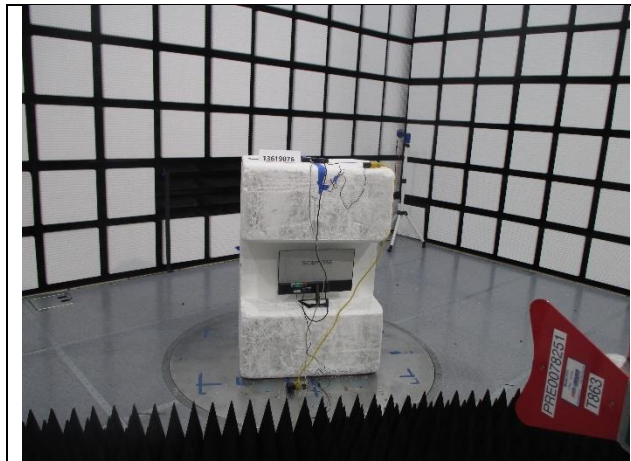

### ANTENNA PORT CONDUCTED SETUP

**RF ANTENNA PORT CONDUCTED**

### RADIATED RF MEASUREMENT SETUP FOR MIMO ANTENNA 1 + ANTENNA 2

**ABOVE 1GHz (FRONT)**

**ABOVE 1GHz (BACK)**

**END OF TEST REPORT**