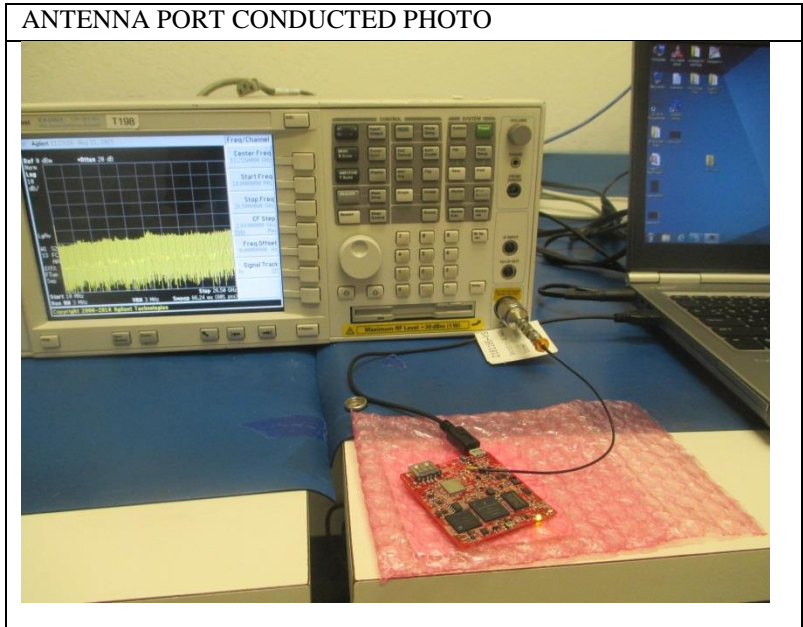

14. SETUP PHOTOS

ANTENNA PORT CONDUCTED RF MEASUREMENT SETUP

RADIATED RF MEASUREMENT SETUP (BELOW 1 GHz)

RADIATED RF MEASUREMENT SETUP (ABOVE 1 GHz)

RADIATED FRONT PHOTO (ABOVE 1 GHz)

RADIATED BACK PHOTO (ABOVE 1 GHz)

RADIATED RF MEASUREMENT SETUP FOR PORTABLE CONFIGURATION

POWERLINE CONDUCTED EMISSIONS MEASUREMENT SETUP

LINE CONDUCTED BACK PHOTO

END OF REPORT