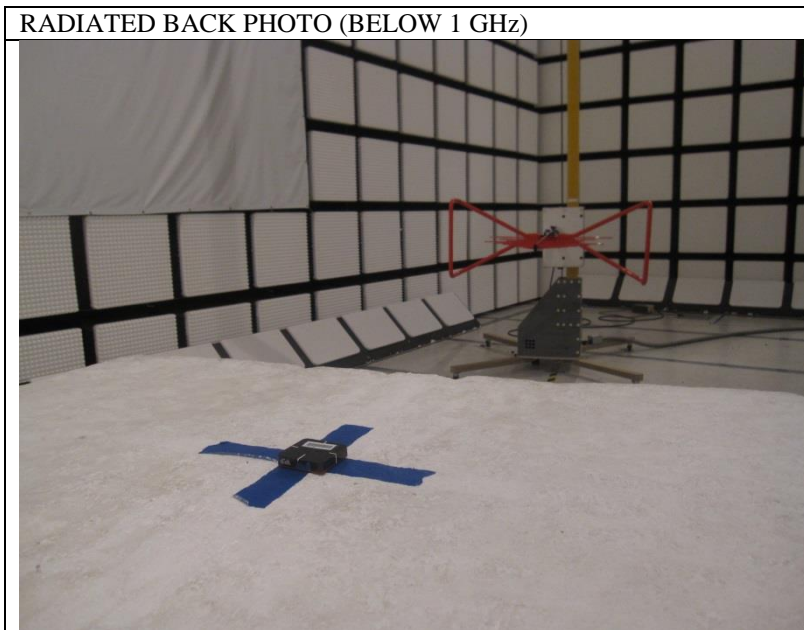

14. SETUP PHOTOS

ANTENNA PORT CONDUCTED RF MEASUREMENT SETUP

RADIATED RF MEASUREMENT SETUP (BELOW 1 GHz)

RADIATED RF MEASUREMENT SETUP (ABOVE 1 GHz)

RADIATED FRONT PHOTO (ABOVE 1 GHz)

RADIATED BACK PHOTO (ABOVE 1 GHz)

RADIATED RF MEASUREMENT SETUP FOR PORTABLE CONFIGURATION

POWERLINE CONDUCTED EMISSIONS MEASUREMENT SETUP

LINE CONDUCTED BACK PHOTO

END OF REPORT