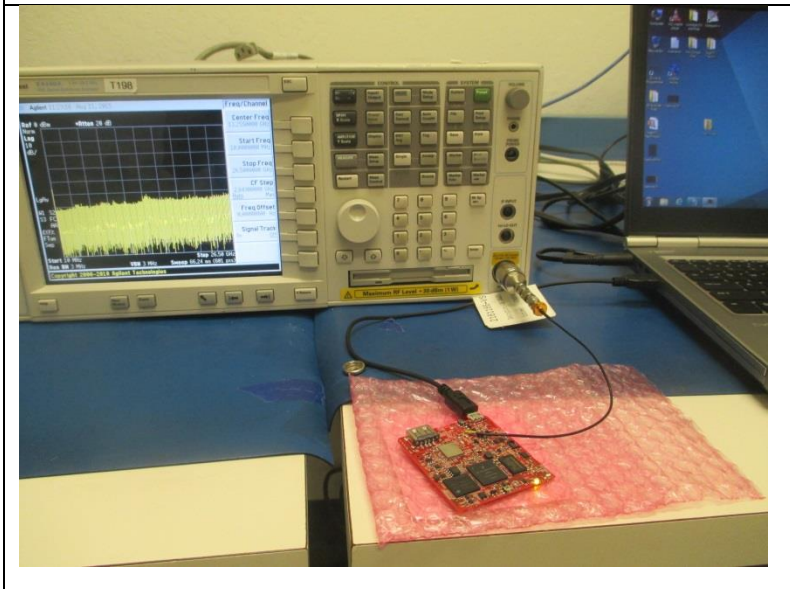

12. SETUP PHOTOS

ANTENNA PORT CONDUCTED RF MEASUREMENT SETUP

ANTENNA PORT CONDUCTED PHOTO

RADIATED RF MEASUREMENT SETUP (BELOW 1 GHz)

RADIATED FRONT=PHOTO (BELOW 1 GHz)

RADIATED BACK PHOTO (BELOW 1 GHz)

RADIATED RF MEASUREMENT SETUP (ABOVE 1 GHz)

RADIATED FRONT PHOTO (ABOVE 1 GHz)

RADIATED BACK PHOTO (ABOVE 1 GHz)

RADIATED RF MEASUREMENT SETUP FOR PORTABLE CONFIGURATION

X-AXIS FRONT PHOTO

Y-AXIS FRONT PHOTO

Z-AXIS FRONT PHOTO

POWERLINE CONDUCTED EMISSIONS MEASUREMENT SETUP