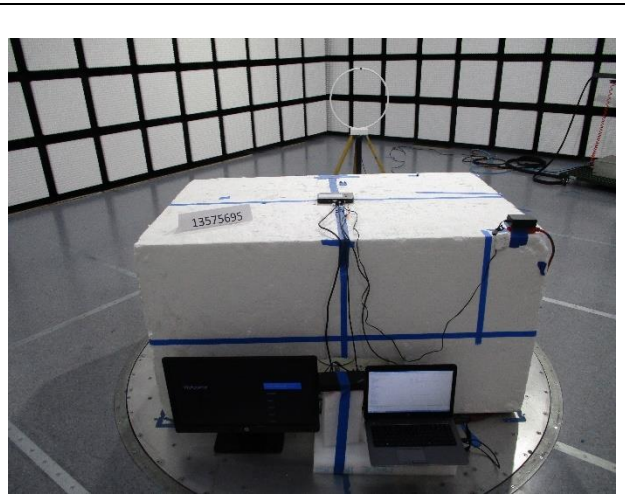

12. SETUP PHOTOS

ANTENNA PORT AND AC LINE CONDUCTED SETUP

RF ANTENNA PORT CONDUCTED

AC LINE CONDUCTED (FRONT)

AC LINE CONDUCTED (BACK)

RADIATED RF MEASUREMENT SETUP

BELOW 30MHz (FRONT)

BELOW 30Hz (BACK)

BELOW 1GHz (FRONT)

BELOW 1GHz (BACK)

ABOVE 1GHz (FRONT)

ABOVE 1GHz (BACK)

END OF TEST REPORT