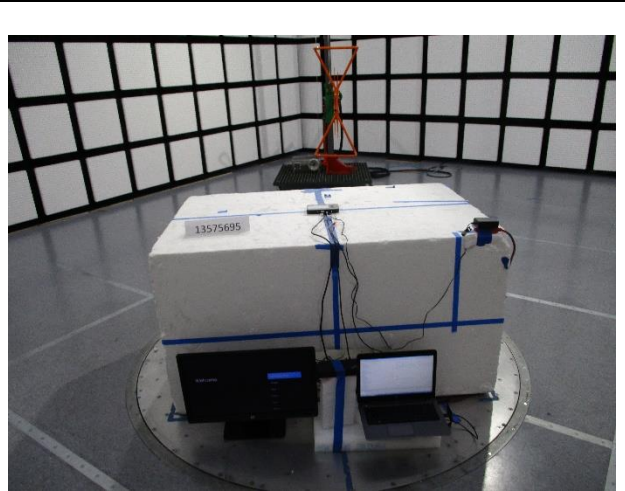

12. SETUP PHOTOS

ANTENNA PORT AND AC LINE CONDUCTED SETUP

RF ANTENNA PORT CONDUCTED

AC LINE CONDUCTED (FRONT)

AC LINE CONDUCTED (BACK)

RADIATED RF MEASUREMENT SETUP

BELOW 30MHz (FRONT)

BELOW 30Hz (BACK)

BELOW 1GHz (FRONT)

BELOW 1GHz (BACK)

ABOVE 1GHz (FRONT)

ABOVE 1GHz (BACK)

END OF TEST REPORT