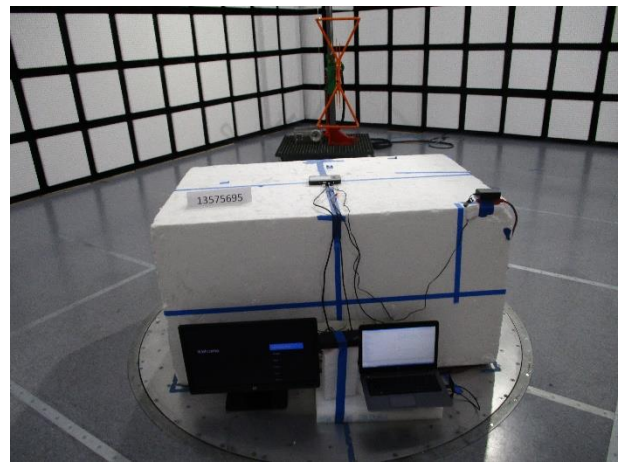

12. SETUP PHOTOS

ANTENNA PORT AND AC LINE CONDUCTED SETUP

RF ANTENNA PORT CONDUCTED

AC LINE CONDUCTED (FRONT)

AC LINE CONDUCTED (BACK)

RADIATED RF MEASUREMENT SETUP

BELOW 30MHz (FRONT)

BELOW 30Hz (BACK)

BELOW 1GHz (FRONT)

BELOW 1GHz (BACK)

ABOVE 1GHz (FRONT)

ABOVE 1GHz (BACK)

END OF TEST REPORT