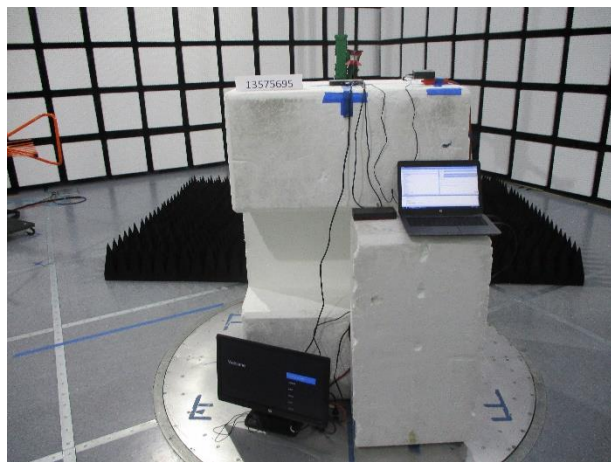

ABOVE 1GHz (FRONT)