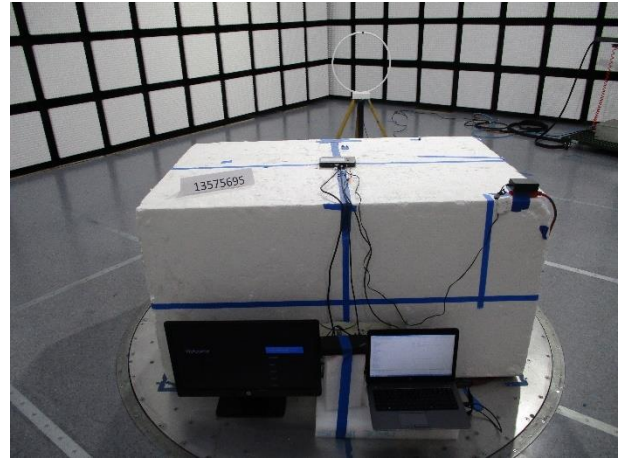

12. SETUP PHOTOS

ANTENNA PORT AND AC LINE CONDUCTED SETUP

RF ANTENNA PORT CONDUCTED

AC LINE CONDUCTED (FRONT)

AC LINE CONDUCTED (BACK)

RADIATED RF MEASUREMENT SETUP

BELOW 30MHz (FRONT)

BELOW 30Hz (BACK)

BELOW 1GHz (FRONT)

BELOW 1GHz (BACK)

ABOVE 1GHz (FRONT)

ABOVE 1GHz (BACK)

END OF TEST REPORT