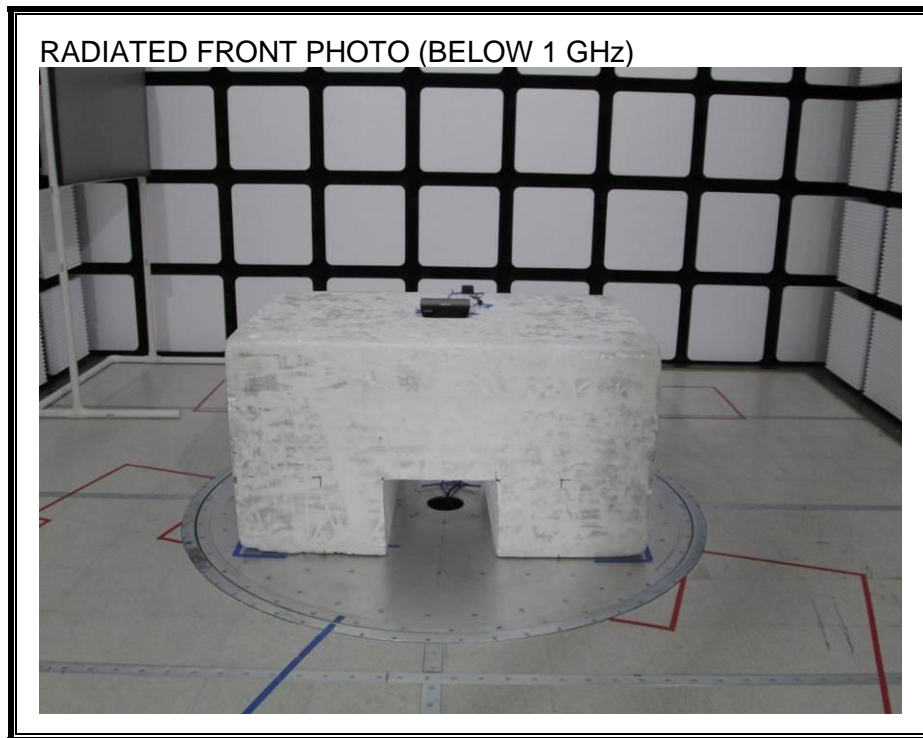

12. SETUP PHOTOS

ANTENNA PORT CONDUCTED RF MEASUREMENT SETUP

RADIATED RF MEASUREMENT SETUP (BELOW 1 GHz)

RADIATED RF MEASUREMENT SETUP (ABOVE 1 GHz)

POWERLINE CONDUCTED EMISSIONS MEASUREMENT SETUP

END OF REPORT