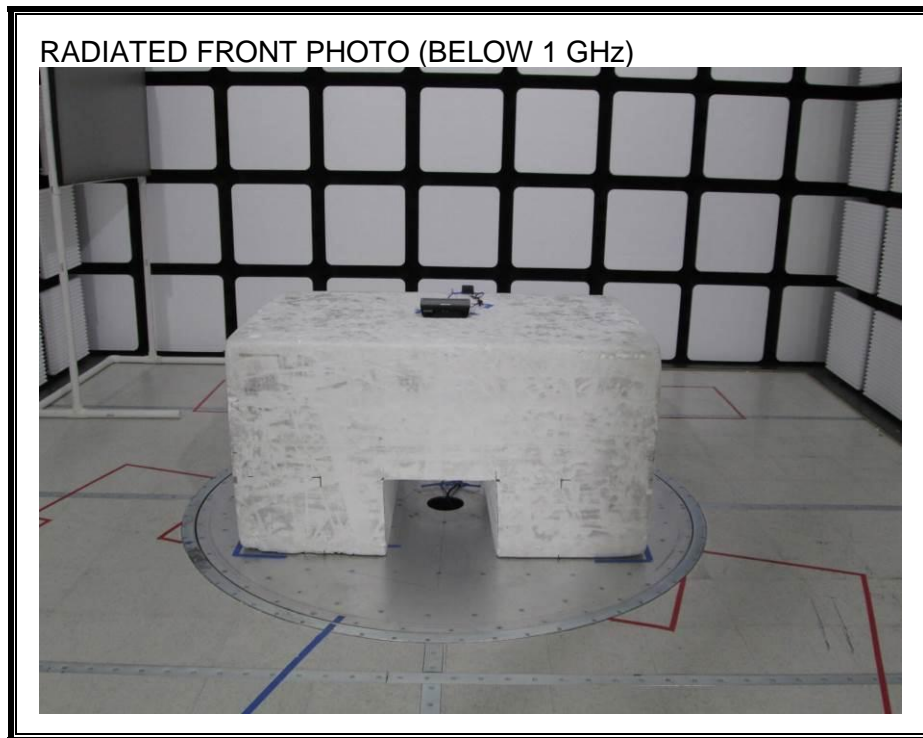

12. SETUP PHOTOS

ANTENNA PORT CONDUCTED RF MEASUREMENT SETUP

RADIATED RF MEASUREMENT SETUP (BELOW 1 GHz)

RADIATED RF MEASUREMENT SETUP (ABOVE 1 GHz)

POWERLINE CONDUCTED EMISSIONS MEASUREMENT SETUP

END OF REPORT