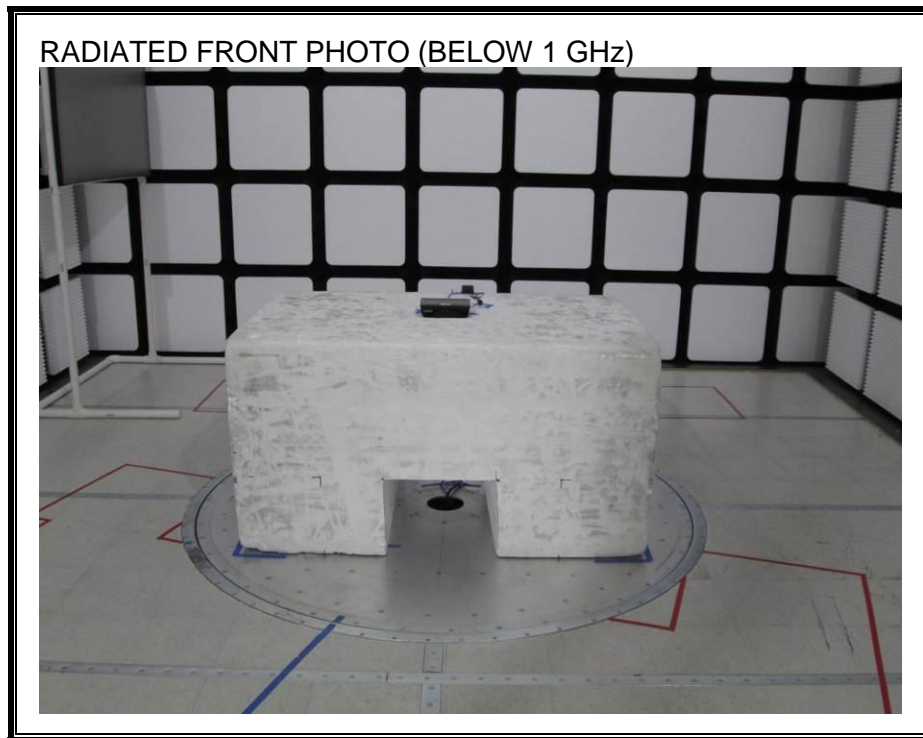

11. SETUP PHOTOS

ANTENNA PORT CONDUCTED RF MEASUREMENT SETUP

RADIATED RF MEASUREMENT SETUP (BELOW 1 GHz)

RADIATED RF MEASUREMENT SETUP (ABOVE 1 GHz)

POWERLINE CONDUCTED EMISSIONS MEASUREMENT SETUP

END OF REPORT