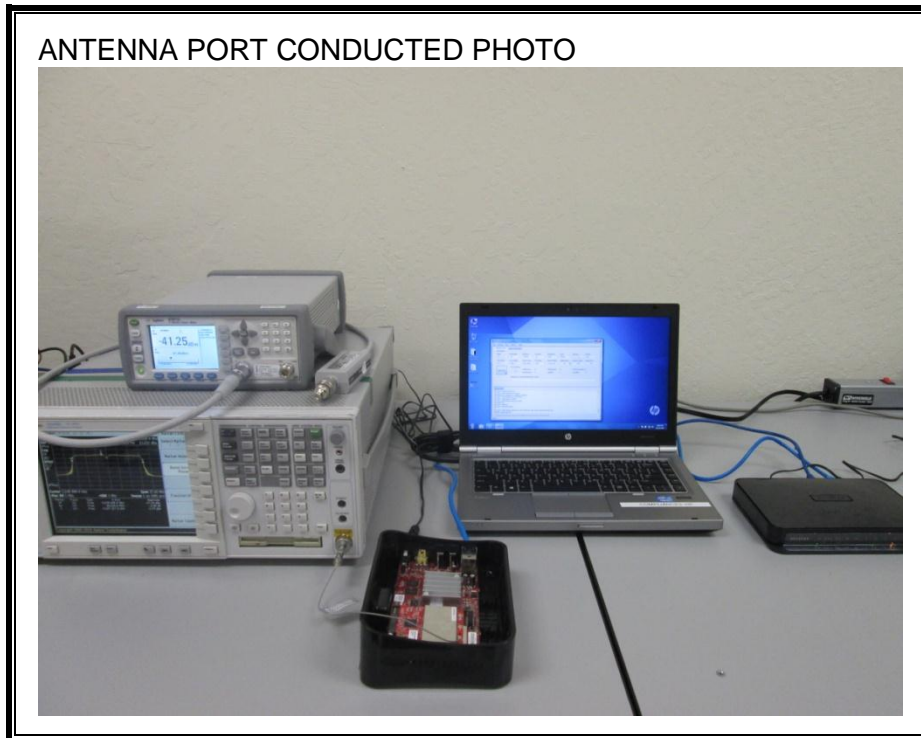

### ANTENNA PORT CONDUCTED RF MEASUREMENT SETUP

**RADIATED RF MEASUREMENT SETUP**

**RADIATED RF MEASUREMENT SETUP (BELOW 1 GHz)**

**POWERLINE CONDUCTED EMISSIONS MEASUREMENT SETUP**

**DYNAMIC FREQUENCY SELECTION MEASUREMENT SETUP**