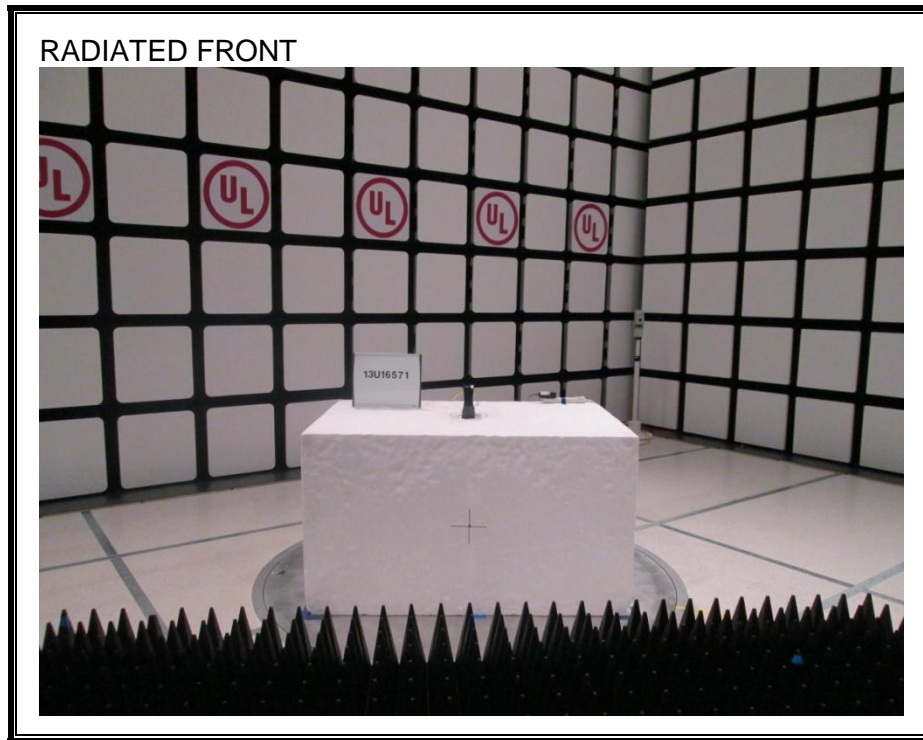

### ANTENNA PORT CONDUCTED RF MEASUREMENT SETUP

**RADIATED RF MEASUREMENT SETUP**

**RADIATED RF MEASUREMENT SETUP (BELOW 1 GHz)**

**POWERLINE CONDUCTED EMISSIONS MEASUREMENT SETUP**

**DYNAMIC FREQUENCY SELECTION MEASUREMENT SETUP**