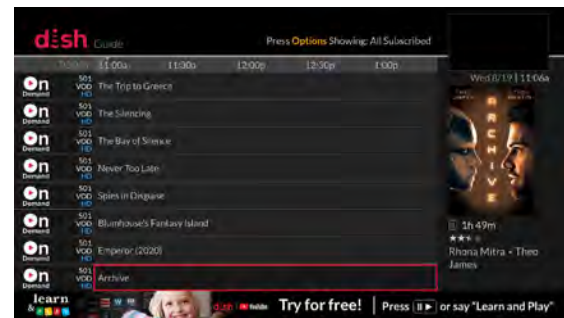

2

Your Channels

Channel Breakdown

What do you want to watch? Here's a quick reference to the channel categories in your guide so you can start browsing right away.

2 - 70	Locals
100's	General Entertainment (Food Network, HGTV, ESPN, etc.)
200's	News, Shopping
300's	Movies
400's	Sports/RSNs
500's	On Demand

Channel Lineup Cards

Want more details? See the channels that are included in your package with the cards on the following pages. Tear out your specific package and keep it close by for easy reference.

All programming is subject to change without notice. For the most up-to-date channel lineup cards, go to mydish.com/programmingguides.