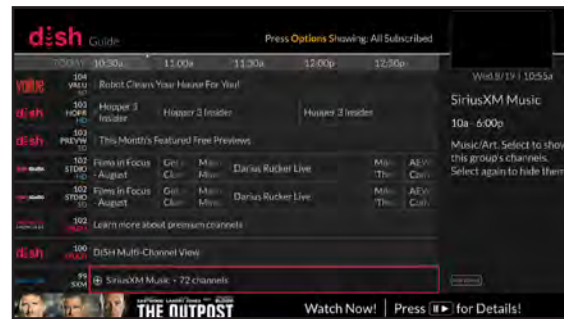

2

Your Channels

Channel Breakdown

What do you want to watch? Here's a quick reference to the channel categories in your guide so you can start browsing right away.

2 - 70	Locals
100's	General Entertainment (Food Network, HGTV, ESPN, etc.)
200's	News, Shopping
300's	Movies
400's	Sports/RSNs
500's	On Demand

Channel Lineup Cards

Want more details? See the channels that are included in your package with the cards on the following pages. Tear out your specific package and keep it close by for easy reference.

All programming is subject to change without notice. For the most up-to-date channel lineup cards, go to mydish.com/programmingguides.