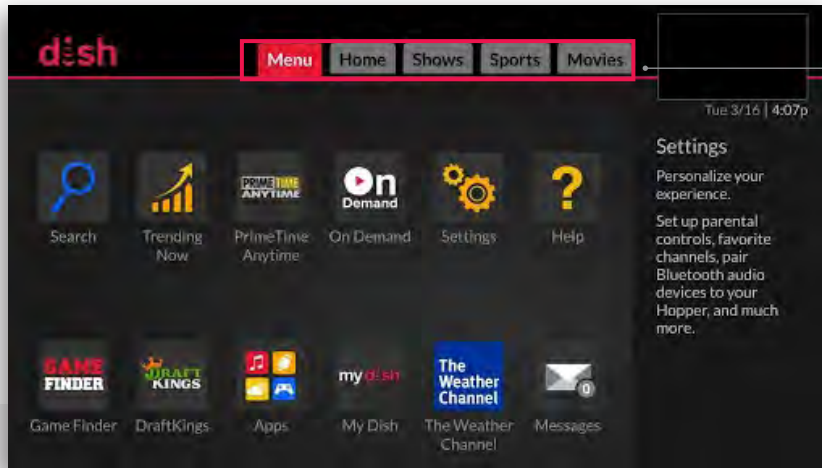

Menu

The top of the screen serves as your orientation guide. The gray tab shows what content category you are currently in. The middle of your screen is navigable space. Use your remote to highlight the feature you wish to access and press **Select**.

Search

Quickly find what you're looking for. Search by movie title, TV show, or actor name.

Trending

See what everyone is watching locally and nationally, so you never miss another big event.

PrimeTime Anytime*

This exclusive feature lets you record every primetime show on ABC, CBS, FOX, and NBC.

On Demand

Select from thousands of movies and TV series, from new releases to free On Demand.

Settings

Personalize your TV experience and get the most out of your receiver.

Help

Watch helpful support videos and maximize your entertainment.

GameFinder

Follow the most exciting games and get up-to-the-minute box scores.

DraftKings

Win cash prizes while watching the sports you love.

Apps

Enjoy news, sports, and entertainment apps.

MyDISH

Manage your DISH account, see recent pay-per-view and On Demand purchases, and more.

* Not available on Wally or Hopper Duo