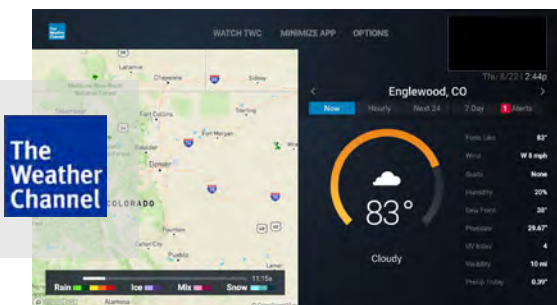

Apps Available on DISH

Turn Any TV Into a Smart TV

Your receiver brings the best of the web to your TV. The Apps menu helps you find games, listen to music, and keep up with the latest in sports, news, and entertainment. You can even turn your TV into a smart TV with smart-home features, like connecting your Google Nest Hello Doorbell to your receiver.

To see all available apps, Press **Home** on your remote twice, and then select the Apps tile.

Pandora

Enjoy free, personalized radio that plays music you'll love. Discover new music and enjoy old favorites!

The Weather Channel

See weather forecasts, stories, and expert insights from the most trusted source in weather.

2

Netflix

No more switching inputs or juggling remotes.

Simply press **Home** on your remote, then scroll and select the Netflix app*. Or visit **Channel 302** in the guide.