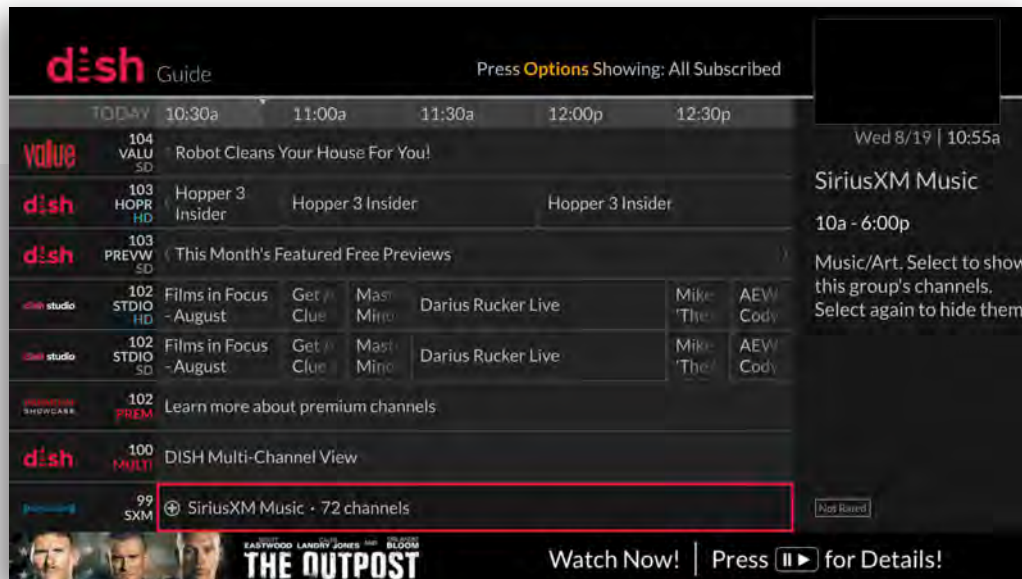

1

Guide

See What's On Right Now and What's Coming Up In the Next Nine Days

Your receiver's high-definition guide comes complete with full listings for all your channels.

Access the Guide

- Press **Guide** on your remote control.
- Use **Channel up** and **Channel down** to navigate, or enter a channel number to go directly to that channel.

Customize the Guide

When in the Guide, simply press **Options** on your remote to customize your Guide experience:

- **Create Favorite Channel Lists** – Every member of your family can create their list of favorite channels so only those channels appear when browsing in the Guide.
- **Only See Channels You Subscribe To** – Display all DISH channels or just the channels you subscribe to with the All Subscribe option.
- **Access Your Guide Settings** – With the Guide Settings option, you can make text larger, change the order networks are listed, hide adult channels, and more.

Get the lowdown on creating a Favorites list at youtube.com/user/dish