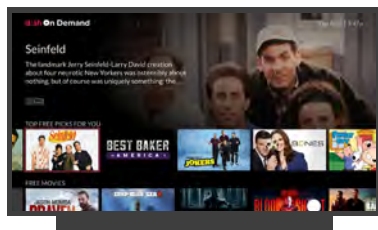

Top 10 Tips to Get Started With Your DISH Service

This guide contains everything you need to know about your new DISH service! If you're short on time, or if you just want a few basics, look to these tips to start watching TV immediately.

1. 1 Make sure your receiver is connected to the internet so you can use the voice feature on your remote, and access On Demand and apps. To connect, tune to channel 300 and follow the onscreen prompts.