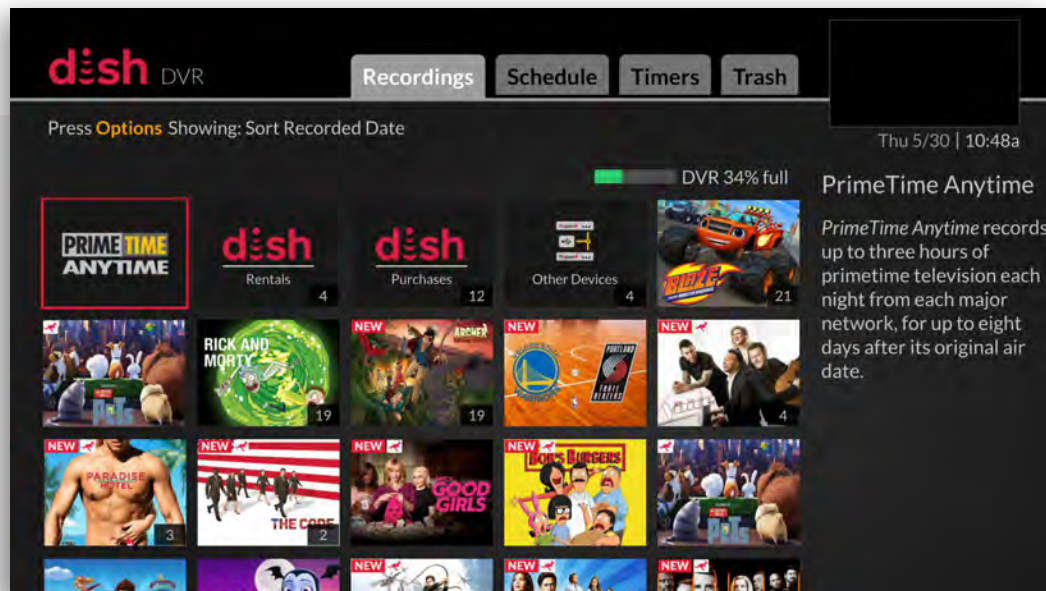

2

Your DVR

Store All of the Laughs, Touchdowns, and Explosions

Just press DVR on your remote to view your recordings.

If you have a Wally, you need to purchase an external hard drive, connect it to your receiver, and call DISH at 800-333-3474 to enable the DVR feature for a one-time fee. Visit mydish.com/ehd for more information.

Recordings

View your entire library of recorded content.

Schedule

See which programs are scheduled to record each day.

Timers

See and manage your complete list of scheduled recordings.

Trash

Access programs in the trash, then press the **Options** button to restore or delete them.

QUICK TIP

To record:

- Press and hold the **Microphone** button and speak what you want to watch. Choose the desired result, and then record if available.
- From Live TV, press **Select** then choose **Record**.
- From the Guide, highlight the program you wish to record, press **Select** then **Record This**.