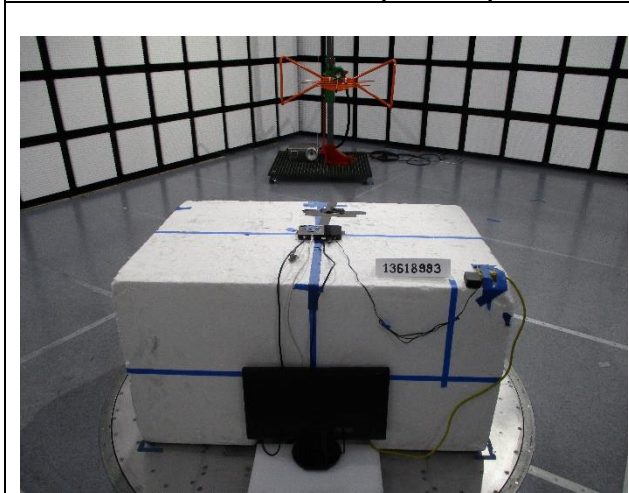

12. SETUP PHOTOS

ANTENNA PORT AND AC LINE CONDUCTED SETUP

RADIATED RF MEASUREMENT SETUP

BELOW 30 MHz (FRONT)

BELOW 30 MHz (BACK)

BELOW 1GHz (FRONT)

BELOW 1GHz (BACK)

ABOVE 1GHz (FRONT)