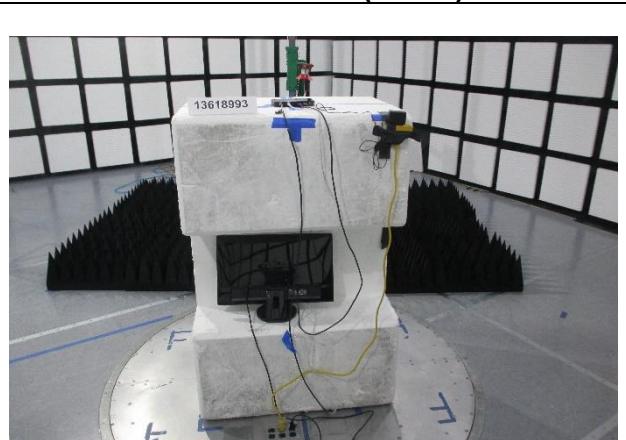

12. SETUP PHOTOS

ANTENNA PORT AND AC LINE CONDUCTED SETUP

RADIATED RF MEASUREMENT SETUP

BELOW 30 MHz (FRONT)

BELOW 30 MHz (BACK)

BELOW 1GHz (FRONT)

BELOW 1GHz (BACK)

ABOVE 1GHz (FRONT)