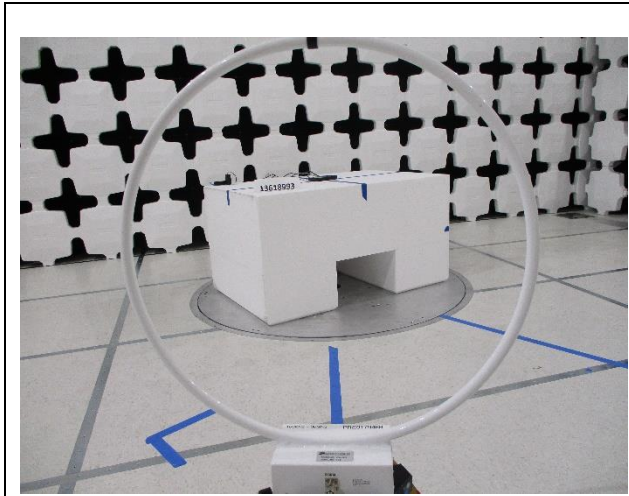

12. SETUP PHOTOS

ANTENNA PORT AND AC LINE CONDUCTED SETUP

RADIATED RF MEASUREMENT SETUP

BELOW 30 MHz (FRONT)

BELOW 30 MHz (BACK)

BELOW 1GHz (FRONT)

BELOW 1GHz (BACK)

ABOVE 1GHz (FRONT)