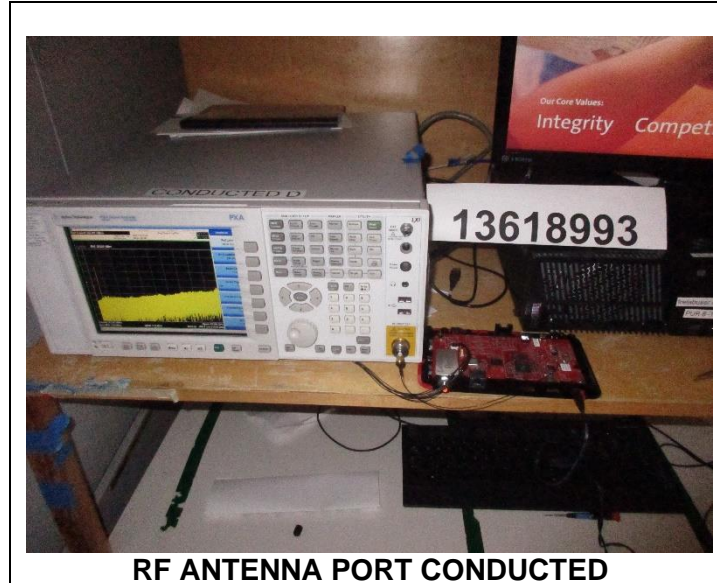

12. SETUP PHOTOS

ANTENNA PORT AND AC LINE CONDUCTED SETUP

RADIATED RF MEASUREMENT SETUP

BELOW 30 MHz (FRONT)

BELOW 30 MHz (BACK)

BELOW 1GHz (FRONT)

BELOW 1GHz (BACK)

ABOVE 1GHz (FRONT)