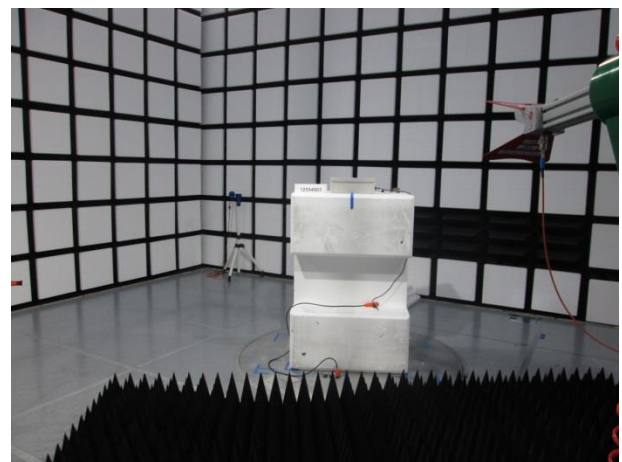

11. SETUP PHOTOS

ANTENNA PORT AND AC LINE CONDUCTED SETUP

RADIATED RF MEASUREMENT SETUP

BELOW 30 MHz (FRONT)

BELOW 30 MHz (BACK)

BELOW 1GHz (FRONT)

BELOW 1GHz (BACK)

ABOVE 1GHz (FRONT)