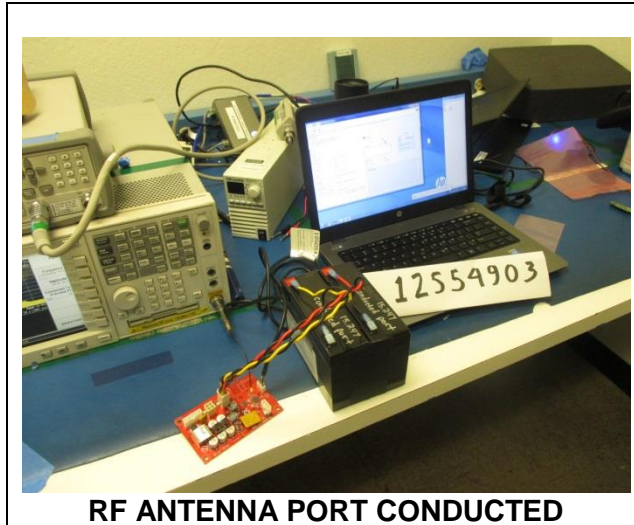

11. SETUP PHOTOS

ANTENNA PORT AND AC LINE CONDUCTED SETUP

RADIATED RF MEASUREMENT SETUP

BELOW 30 MHz (FRONT)

BELOW 30 MHz (BACK)

BELOW 1GHz (FRONT)

BELOW 1GHz (BACK)

ABOVE 1GHz (FRONT)