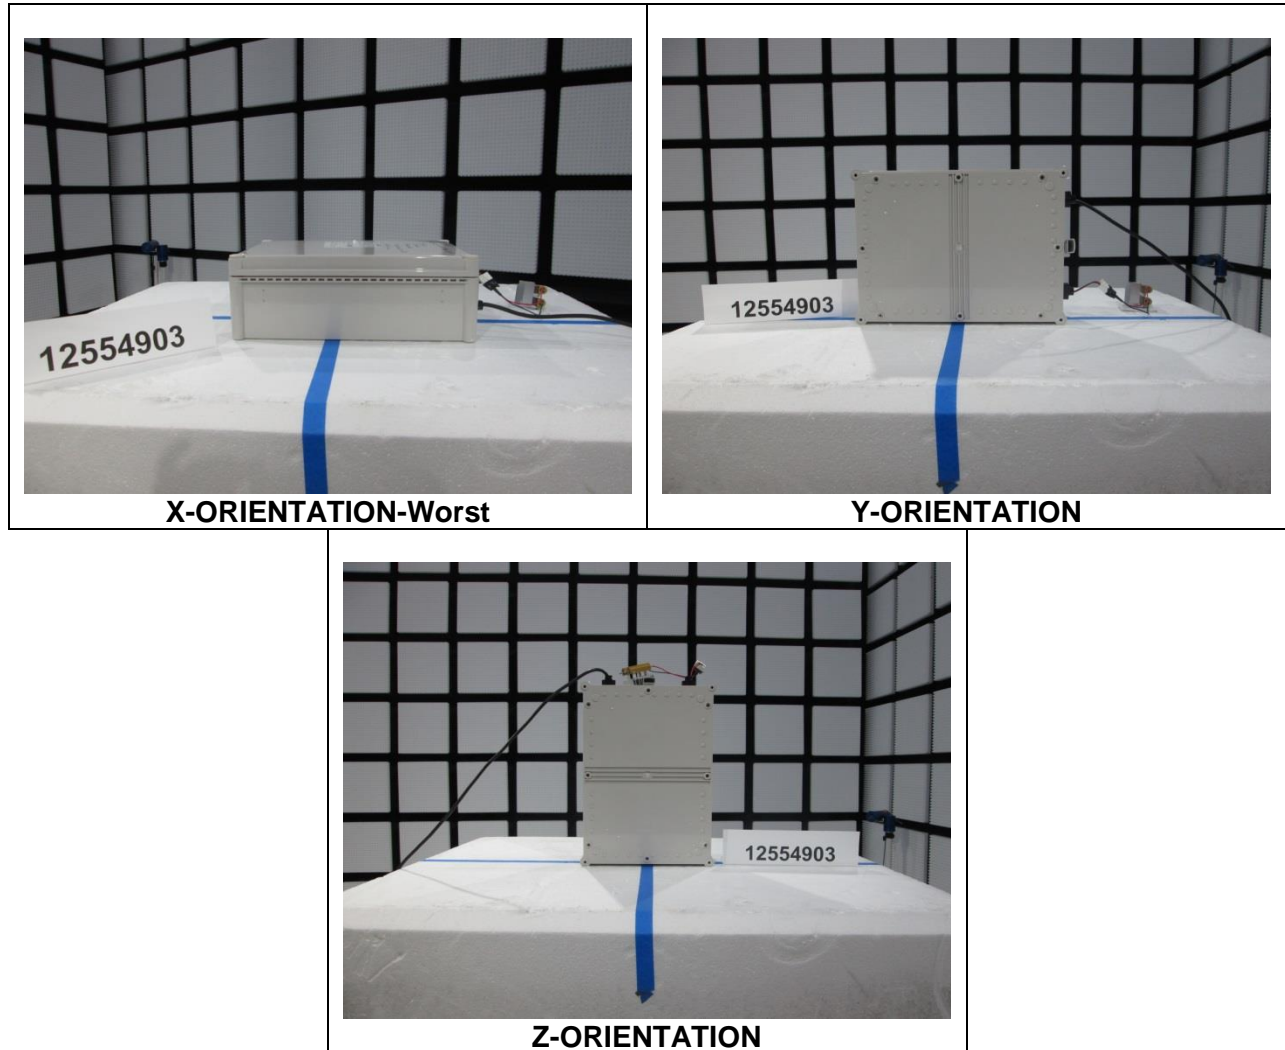

ORIENTATIONS

END OF TEST REPORT