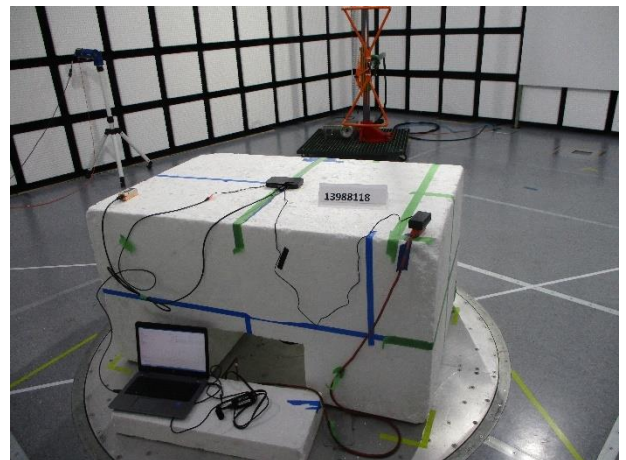

12. SETUP PHOTOS

ANTENNA PORT AND AC LINE CONDUCTED SETUP

RF ANTENNA PORT CONDUCTED

AC LINE CONDUCTED (FRONT)

AC LINE CONDUCTED (BACK)

RADIATED RF MEASUREMENT SETUP

BELOW 30MHz (FRONT)

BELOW 30Hz (BACK)

BELOW 1GHz (FRONT)

BELOW 1GHz (BACK)

ABOVE 1GHz (FRONT)

ABOVE 1GHz (BACK)

END OF TEST REPORT