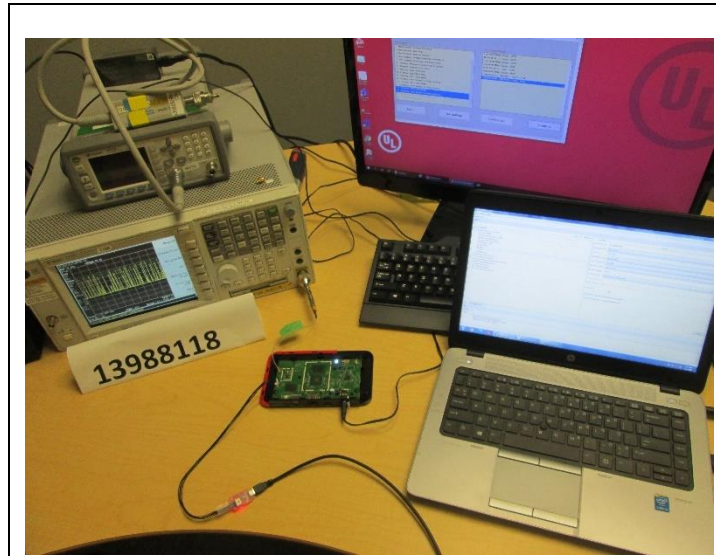

12. SETUP PHOTOS

ANTENNA PORT AND AC LINE CONDUCTED SETUP

RF ANTENNA PORT CONDUCTED

AC LINE CONDUCTED (FRONT)

AC LINE CONDUCTED (BACK)

RADIATED RF MEASUREMENT SETUP

BELOW 30MHz (FRONT)

BELOW 30Hz (BACK)

BELOW 1GHz (FRONT)

BELOW 1GHz (BACK)

ABOVE 1GHz (FRONT)

ABOVE 1GHz (BACK)

END OF TEST REPORT