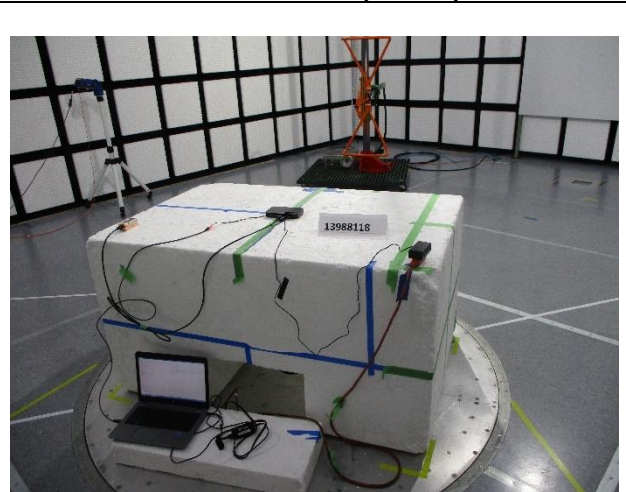

12. SETUP PHOTOS

ANTENNA PORT AND AC LINE CONDUCTED SETUP

RF ANTENNA PORT CONDUCTED

AC LINE CONDUCTED (FRONT)

AC LINE CONDUCTED (BACK)

RADIATED RF MEASUREMENT SETUP

BELOW 30MHz (FRONT)

BELOW 30Hz (BACK)

BELOW 1GHz (FRONT)

BELOW 1GHz (BACK)

ABOVE 1GHz (FRONT)

ABOVE 1GHz (BACK)

END OF TEST REPORT