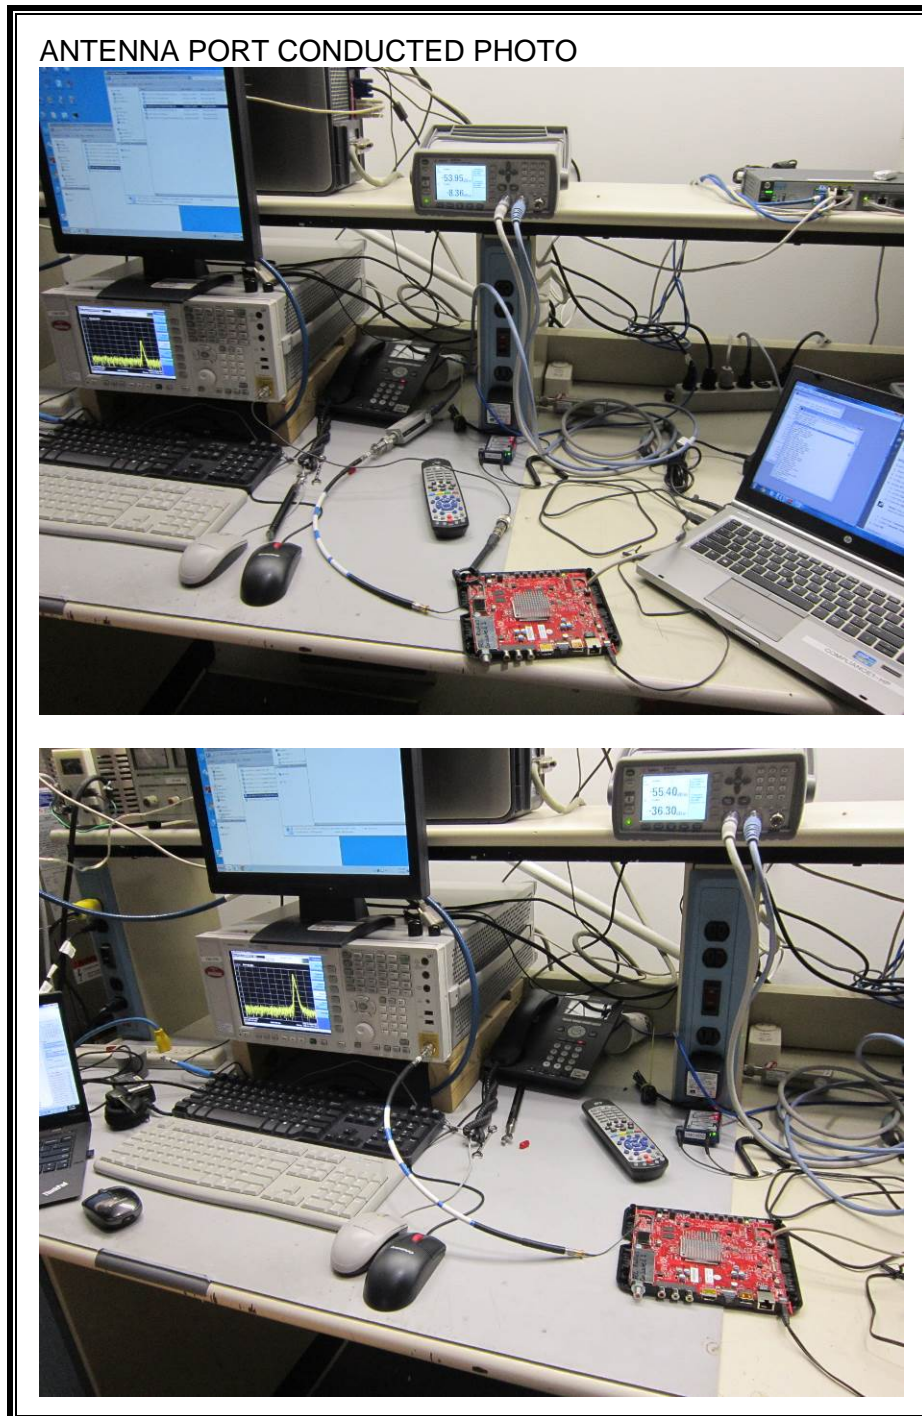

10. SETUP PHOTOS

ANTENNA PORT CONDUCTED RF MEASUREMENT SETUP

RADIATED RF MEASUREMENT SETUP (BELOW 1 GHz)

RADIATED RF MEASUREMENT SETUP (ABOVE 1 GHz)

RADIATED RF MEASUREMENT SETUP

POWERLINE CONDUCTED EMISSIONS MEASUREMENT SETUP