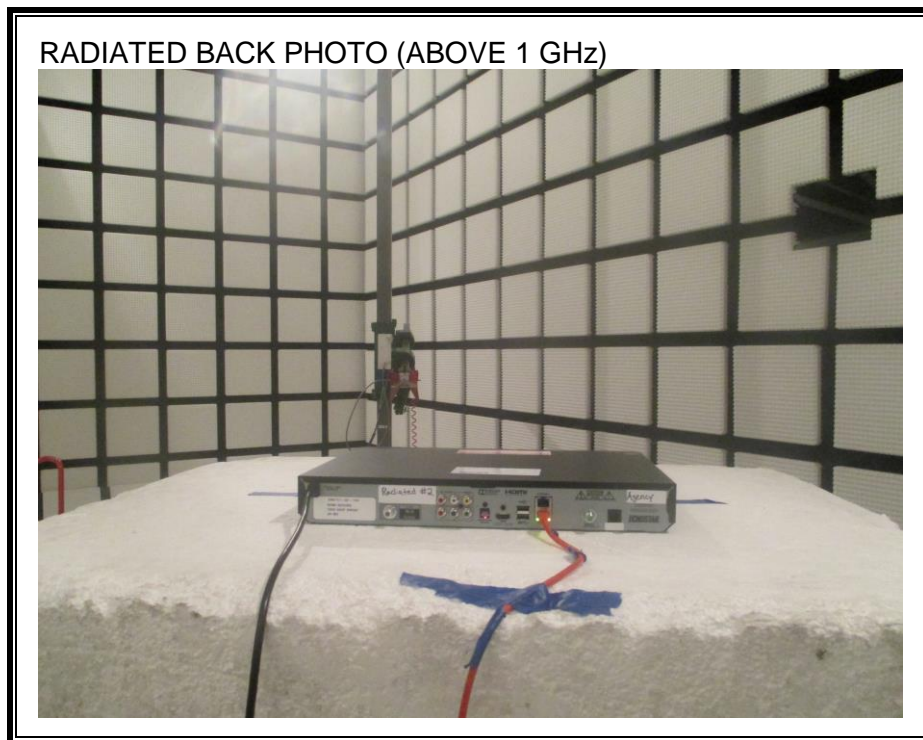

11. SETUP PHOTOS

ANTENNA PORT CONDUCTED RF MEASUREMENT SETUP

RADIATED RF MEASUREMENT SETUP (BELOW 1 GHz)

RADIATED RF MEASUREMENT SETUP (ABOVE 1 GHz)

RADIATED RF MEASUREMENT SETUP FOR PORTABLE CONFIGURATION

FRONT PHOTO

BACK PHOTO

POWERLINE CONDUCTED EMISSIONS MEASUREMENT SETUP

END OF REPORT