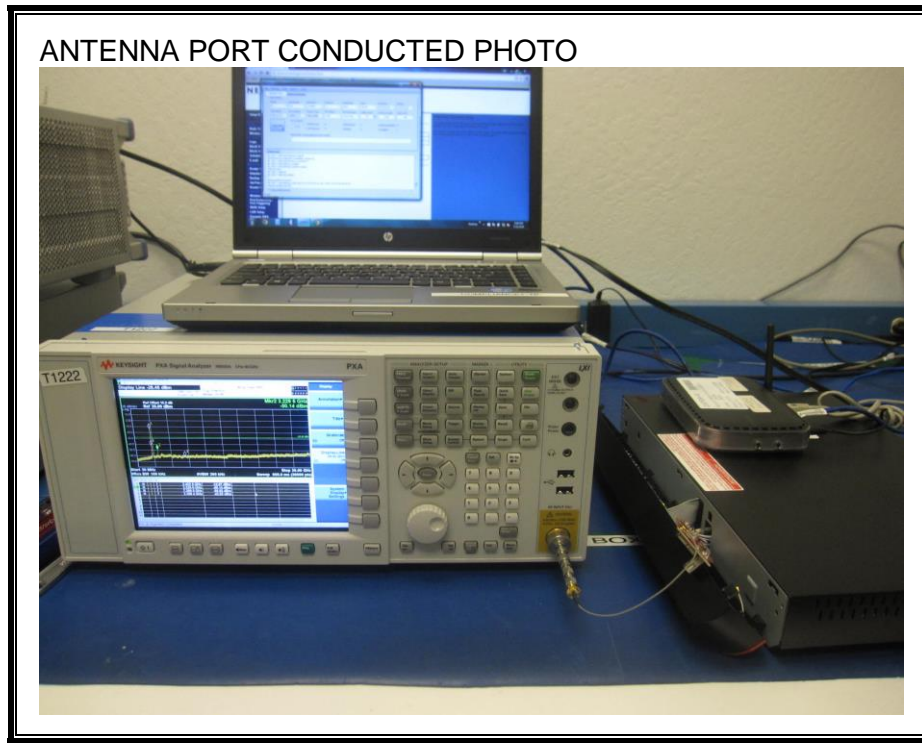

11. SETUP PHOTOS

ANTENNA PORT CONDUCTED RF MEASUREMENT SETUP

RADIATED RF MEASUREMENT SETUP (BELOW 1 GHz)

RADIATED RF MEASUREMENT SETUP (ABOVE 1 GHz)

RADIATED RF MEASUREMENT SETUP FOR PORTABLE CONFIGURATION

FRONT PHOTO

BACK PHOTO

POWERLINE CONDUCTED EMISSIONS MEASUREMENT SETUP

END OF REPORT