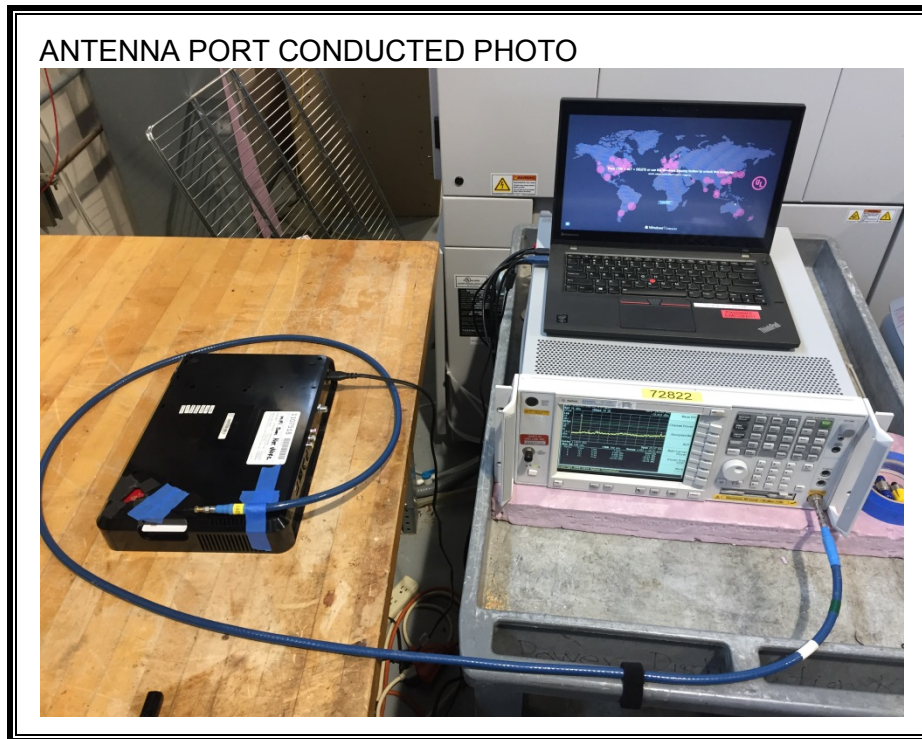

11. SETUP PHOTOS

ANTENNA PORT CONDUCTED RF MEASUREMENT SETUP

RADIATED RF MEASUREMENT SETUP (BELOW 1 GHz)

RADIATED RF MEASUREMENT SETUP (ABOVE 1 GHz)

POWERLINE CONDUCTED EMISSIONS MEASUREMENT SETUP