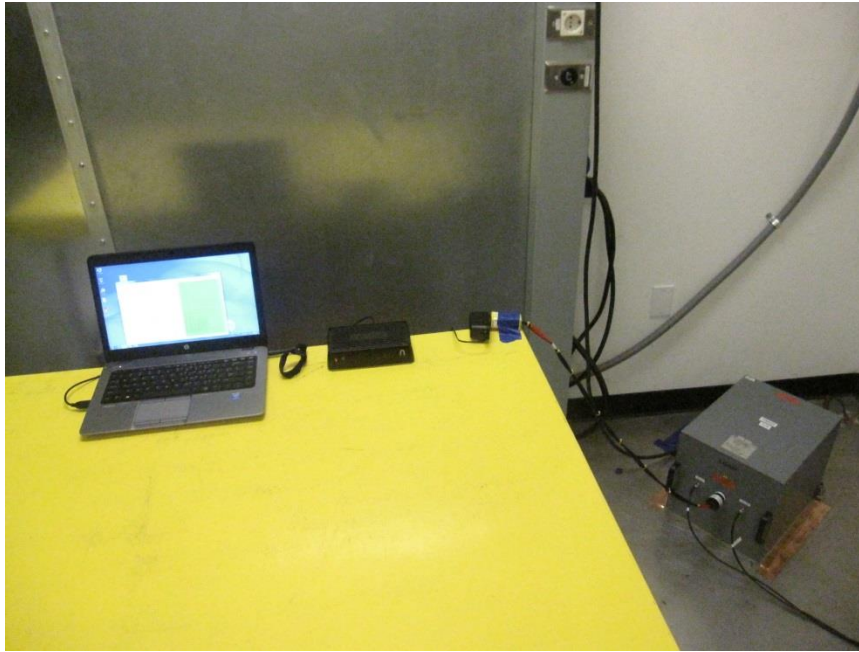

### ANTENNA PORT CONDUCTED RF MEASUREMENT SETUP

**RADIATED RF MEASUREMENT SETUP (BELOW 1 GHz)**

RADIATED BACK PHOTO (BELOW 1 GHz)

**RADIATED RF MEASUREMENT SETUP (ABOVE 1 GHz)**

RADIATED FRONT PHOTO (ABOVE 1 GHz)

RADIATED BACK PHOTO (ABOVE 1 GHz)

**POWERLINE CONDUCTED EMISSIONS MEASUREMENT SETUP**

LINE CONDUCTED FRONT PHOTO

**END OF REPORT**