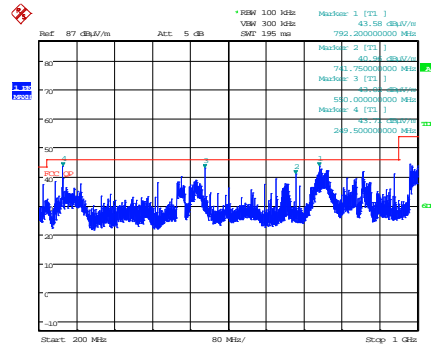

6 GHz – 12 GHz

Date: 5.JUL.2016 12:19:39

12 GHz – 18 GHz

Date: 13.OCT.2016 18:47:57

18 GHz – 26.5 GHz

Date: 24.JUL.2003 05:43:57

26.5 GHz – 40 GHz

802.11n HT20 - Ch 165

30 MHz – 200 MHz

200 MHz – 1 GHz

1 GHz – 6 GHz

6 GHz – 12 GHz

12 GHz – 18 GHz

18 GHz – 26.5 GHz

26.5 GHz – 40 GHz

Bandedge

802.11n HT40 - Ch 38

Date: 4.JUL.2016 10:03:08

30 MHz – 200 MHz

Date: 4.JUL.2016 17:34:53

200 MHz – 1 GHz

Date: 6.JUL.2016 14:53:40

1 GHz – 6 GHz

Date: 6.JUL.2016 14:55:34

6 GHz – 12 GHz

Date: 6.JUL.2016 14:56:20

12 GHz – 18 GHz

Date: 6.JUL.2016 16:29:48

18 GHz – 26.5 GHz

Date: 24.JUL.2003 05:37:18

26.5 GHz – 40 GHz

Date: 24.MAY.2016 11:40:14