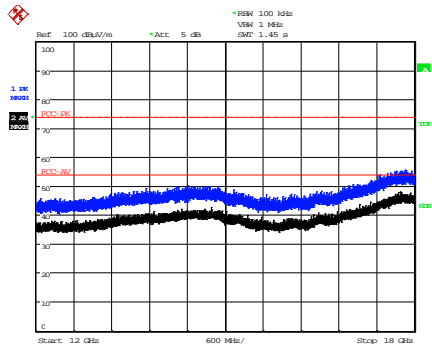

30 MHz – 200 MHz

200 MHz – 1 GHz

1 GHz – 6 GHz

6 GHz – 12 GHz

12 GHz – 18 GHz

18 GHz – 26.5 GHz

26.5 GHz – 40 GHz

Bandedge

802.11n HT40 - Ch 38

Date: 4.JUL.2016 10:03:08

30 MHz – 200 MHz

Date: 4.JUL.2016 17:34:53

200 MHz – 1 GHz

Date: 6.JUL.2016 14:53:40

1 GHz – 6 GHz

Date: 6.JUL.2016 14:55:34

6 GHz – 12 GHz

Date: 6.JUL.2016 14:56:20

12 GHz – 18 GHz

Date: 6.JUL.2016 16:29:48

18 GHz – 26.5 GHz

Date: 24.JUL.2003 05:37:18

26.5 GHz – 40 GHz

Date: 24.MAY.2016 11:40:14