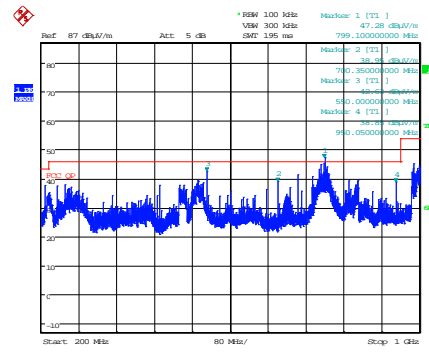

Date: 5.JUL.2016 17:08:56

6 GHz – 12 GHz

Date: 5.JUL.2016 17:09:40

12 GHz – 18 GHz

Date: 6.JUL.2016 17:13:09

18 GHz – 26.5 GHz

Date: 13.SEP.2016 17:10:49

26.5 GHz – 40 GHz

1 GHz – 7 GHz

Date: 8.SEP.2016 13:21:20

7 GHz – 12 GHz

Date: 9.SEP.2016 12:49:45

12 GHz – 18 GHz

Date: 6.JUL.2016 17:19:48

18 GHz – 26.5 GHz

Date: 24.JUL.2003 05:27:10

26.5 GHz – 40 GHz

802.11n HT40 - Ch 142

30 MHz – 200 MHz

200 MHz – 1 GHz

1 GHz – 6 GHz

6 GHz – 12 GHz

12 GHz – 18 GHz

18 GHz – 26.5 GHz