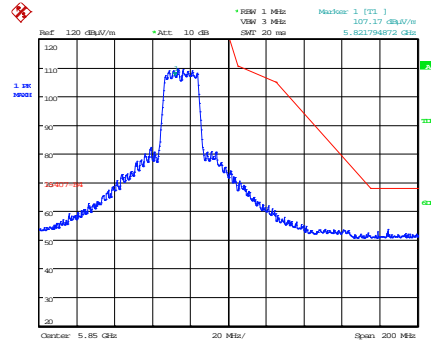

6 GHz – 12 GHz

Date: 5.JUL.2016 12:19:39

12 GHz – 18 GHz

Date: 13.OCT.2016 18:47:57

18 GHz – 26.5 GHz

Date: 24.JUL.2003 05:43:57

26.5 GHz – 40 GHz

802.11n HT20 - Ch 165

30 MHz – 200 MHz

200 MHz – 1 GHz

1 GHz – 6 GHz

6 GHz – 12 GHz

12 GHz – 18 GHz

18 GHz – 26.5 GHz

26.5 GHz – 40 GHz

Bandedge

802.11n HT40 - Ch 38

Date: 4.JUL.2016 10:03:08

30 MHz – 200 MHz

Date: 4.JUL.2016 17:34:53

200 MHz – 1 GHz

Date: 6.JUL.2016 14:53:40

1 GHz – 6 GHz

Date: 6.JUL.2016 14:55:34

6 GHz – 12 GHz

Date: 6.JUL.2016 14:56:20

12 GHz – 18 GHz

Date: 6.JUL.2016 16:29:48

18 GHz – 26.5 GHz

Date: 24.JUL.2003 05:37:18

26.5 GHz – 40 GHz

Date: 24.MAY.2016 11:40:14