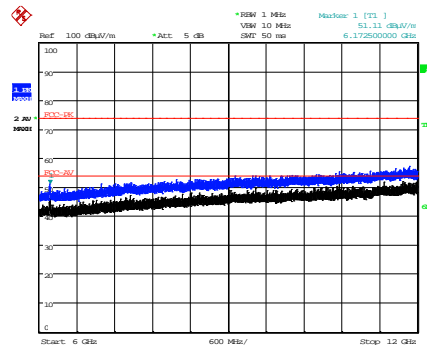

7 GHz – 12 GHz

Date: 9.SEP.2016 12:51:27

12 GHz – 18 GHz

Date: 6.JUL.2016 17:09:11

18 GHz – 26.5 GHz

Date: 13.SEP.2016 17:07:18

26.5 GHz – 40 GHz

802.11n HT20 - Ch 149

Date: 4.JUL.2016 11:13:54

30 MHz – 200 MHz

Date: 5.JUL.2016 10:15:43

200 MHz – 1 GHz

Date: 5.JUL.2016 15:48:07

1 GHz – 6 GHz

Date: 5.JUL.2016 15:50:26

6 GHz – 12 GHz

Date: 5.JUL.2016 15:54:10

12 GHz – 18 GHz

Date: 6.JUL.2016 17:07:37

18 GHz – 26.5 GHz

Date: 13.SEP.2016 17:09:47

Date: 13.SEP.2016 09:55:41

26.5 GHz – 40 GHz

Bandedge