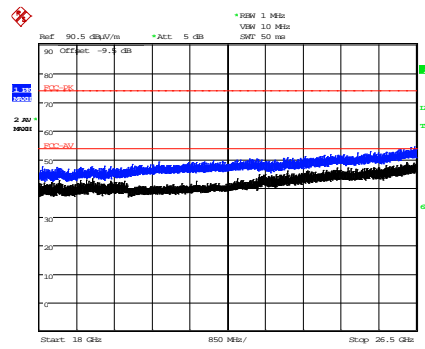

802.11n HT20 - Ch 144

Date: 4.JUL.2016 11:17:33

30 MHz – 200 MHz

Date: 5.JUL.2016 10:12:47

200 MHz – 1 GHz

Date: 8.SEP.2016 13:40:27

1 GHz – 7 GHz

Date: 8.SEP.2016 13:37:02

7 GHz – 12 GHz

Date: 9.SEP.2016 12:51:27

12 GHz – 18 GHz

Date: 6.JUL.2016 17:09:11

18 GHz – 26.5 GHz

Date: 13.SEP.2016 17:07:18

26.5 GHz – 40 GHz

802.11n HT20 - Ch 149

Date: 4.JUL.2016 11:13:54

30 MHz – 200 MHz

Date: 5.JUL.2016 10:15:43

200 MHz – 1 GHz

Date: 5.JUL.2016 15:48:07

1 GHz – 6 GHz

Date: 5.JUL.2016 15:50:26

6 GHz – 12 GHz