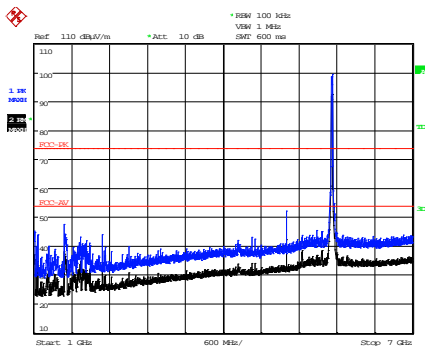

802.11n HT20 - Ch 144

Date: 4.JUL.2016 11:17:33

30 MHz – 200 MHz

Date: 5.JUL.2016 10:12:47

200 MHz – 1 GHz

Date: 8.SEP.2016 13:40:27

1 GHz – 7 GHz

Date: 8.SEP.2016 13:37:02

7 GHz – 12 GHz

Date: 9.SEP.2016 12:51:27

12 GHz – 18 GHz

Date: 6.JUL.2016 17:09:11

18 GHz – 26.5 GHz

Date: 13.SEP.2016 17:07:18

26.5 GHz – 40 GHz

802.11n HT20 - Ch 149

Date: 4.JUL.2016 11:13:54

30 MHz – 200 MHz

Date: 5.JUL.2016 10:15:43

200 MHz – 1 GHz

Date: 5.JUL.2016 15:48:07

1 GHz – 6 GHz

Date: 5.JUL.2016 15:50:26

6 GHz – 12 GHz