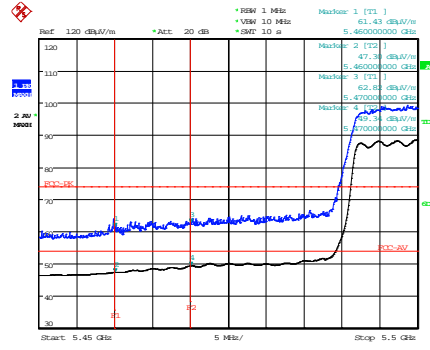

Date: 5.JUL.2016 17:08:56

6 GHz – 12 GHz

Date: 5.JUL.2016 17:09:40

12 GHz – 18 GHz

Date: 6.JUL.2016 17:13:09

18 GHz – 26.5 GHz

Date: 13.SEP.2016 17:10:49

26.5 GHz – 40 GHz

Date: 26.MAY.2016 09:34:24

Bandedge

802.11n HT40 - Ch 110

Date: 4.JUL.2016 11:36:17

30 MHz – 200 MHz

Date: 5.JUL.2016 10:34:26

200 MHz – 1 GHz

Date: 8.SEP.2016 13:18:11

1 GHz – 7 GHz

Date: 8.SEP.2016 13:21:20

7 GHz – 12 GHz

Date: 9.SEP.2016 12:49:45

12 GHz – 18 GHz

Date: 6.JUL.2016 17:19:48

18 GHz – 26.5 GHz

Date: 24.JUL.2003 05:27:10