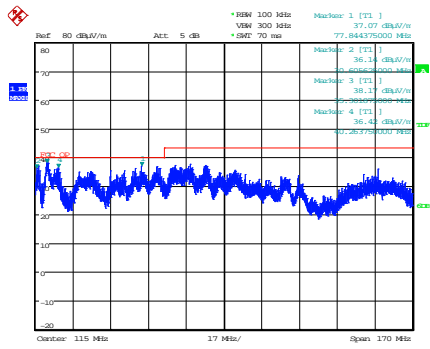

802.11n HT40 - Ch 110

Date: 4.JUL.2016 11:36:17