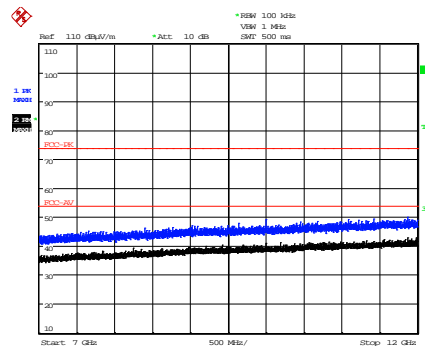

802.11n HT20 - Ch 144

Date: 4.JUL.2016 11:17:33

30 MHz – 200 MHz

Date: 5.JUL.2016 10:12:47

200 MHz – 1 GHz

Date: 8.SEP.2016 13:40:27

1 GHz – 7 GHz

Date: 8.SEP.2016 13:37:02

7 GHz – 12 GHz

Date: 9.SEP.2016 12:51:27

12 GHz – 18 GHz

Date: 6.JUL.2016 17:09:11

18 GHz – 26.5 GHz

Date: 13.SEP.2016 17:07:18

26.5 GHz – 40 GHz

802.11n HT20 - Ch 149