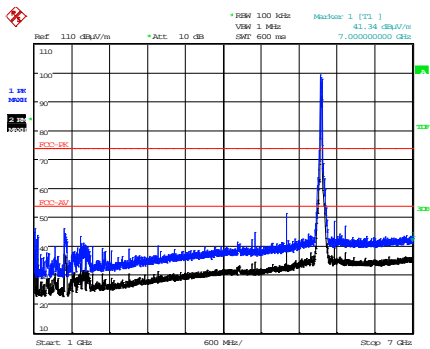

Date: 5.JUL.2016 17:08:56

6 GHz – 12 GHz

Date: 5.JUL.2016 17:09:40

12 GHz – 18 GHz

Date: 6.JUL.2016 17:13:09

18 GHz – 26.5 GHz

Date: 13.SEP.2016 17:10:49

26.5 GHz – 40 GHz

Date: 26.MAY.2016 09:34:24

Bandedge

802.11n HT40 - Ch 110

Date: 4.JUL.2016 11:36:17

30 MHz – 200 MHz

Date: 5.JUL.2016 10:34:26

200 MHz – 1 GHz

Date: 8.SEP.2016 13:18:11

1 GHz – 7 GHz

Date: 8.SEP.2016 13:21:20

7 GHz – 12 GHz

Date: 9.SEP.2016 12:49:45

12 GHz – 18 GHz

Date: 6.JUL.2016 17:19:48

18 GHz – 26.5 GHz

Date: 24.JUL.2003 05:27:10