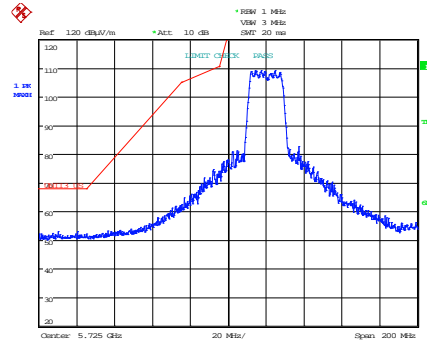

Date: 4.JUL.2016 11:13:54

30 MHz – 200 MHz

Date: 5.JUL.2016 10:15:43

200 MHz – 1 GHz

Date: 5.JUL.2016 15:48:07

1 GHz – 6 GHz

Date: 5.JUL.2016 15:50:26

6 GHz – 12 GHz

Date: 5.JUL.2016 15:54:10

12 GHz – 18 GHz

Date: 6.JUL.2016 17:07:37

18 GHz – 26.5 GHz

Date: 13.SEP.2016 17:09:47

Date: 13.SEP.2016 09:55:41

26.5 GHz – 40 GHz

Bandedge

802.11n HT20 - Ch 157

Date: 4.JUL.2016 11:11:29

30 MHz – 200 MHz

Date: 5.JUL.2016 10:17:46

200 MHz – 1 GHz

Date: 5.JUL.2016 12:15:04

1 GHz – 6 GHz

Date: 5.JUL.2016 12:17:15