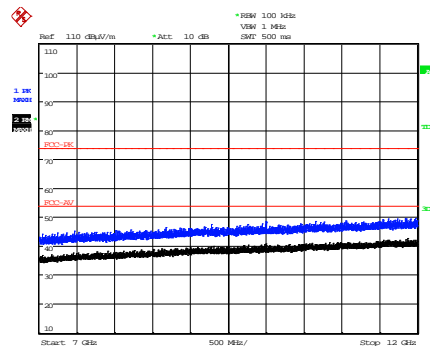

Date: 5.JUL.2016 17:08:56

6 GHz – 12 GHz

Date: 5.JUL.2016 17:09:40

12 GHz – 18 GHz

Date: 6.JUL.2016 17:13:09

18 GHz – 26.5 GHz

Date: 13.SEP.2016 17:10:49

26.5 GHz – 40 GHz

Date: 26.MAY.2016 09:34:24

Bandedge

802.11n HT40 - Ch 110

Date: 4.JUL.2016 11:36:17

30 MHz – 200 MHz

Date: 5.JUL.2016 10:34:26

200 MHz – 1 GHz

Date: 8.SEP.2016 13:18:11

1 GHz – 7 GHz

Date: 8.SEP.2016 13:21:20

7 GHz – 12 GHz

Date: 9.SEP.2016 12:49:45

12 GHz – 18 GHz

Date: 6.JUL.2016 17:19:48

18 GHz – 26.5 GHz

Date: 24.JUL.2003 05:27:10