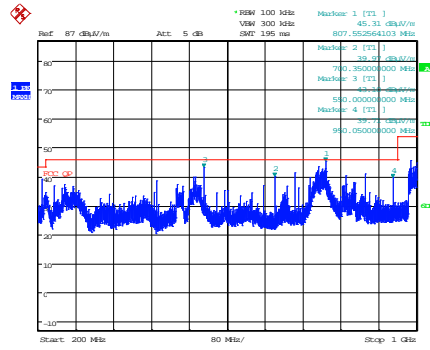

Date: 4.JUL.2016 11:13:54

30 MHz – 200 MHz

Date: 5.JUL.2016 10:15:43

200 MHz – 1 GHz

Date: 5.JUL.2016 15:48:07

1 GHz – 6 GHz

Date: 5.JUL.2016 15:50:26

6 GHz – 12 GHz

Date: 5.JUL.2016 15:54:10

12 GHz – 18 GHz

Date: 6.JUL.2016 17:07:37

18 GHz – 26.5 GHz

Date: 13.SEP.2016 17:09:47

Date: 13.SEP.2016 09:55:41

26.5 GHz – 40 GHz

Bandedge

802.11n HT20 - Ch 157

Date: 4.JUL.2016 11:11:29

30 MHz – 200 MHz

Date: 5.JUL.2016 10:17:46

200 MHz – 1 GHz

Date: 5.JUL.2016 12:15:04

1 GHz – 6 GHz

Date: 5.JUL.2016 12:17:15