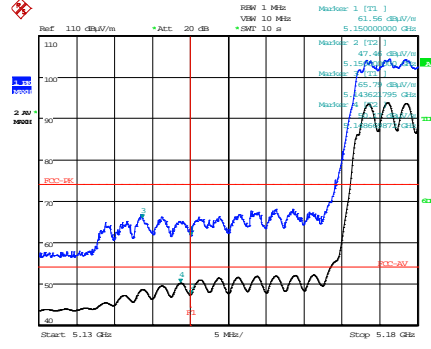

6 GHz – 12 GHz

Date: 6.JUL.2016 14:56:20

12 GHz – 18 GHz

Date: 6.JUL.2016 16:29:48

18 GHz – 26.5 GHz

Date: 24.JUL.2003 05:37:18

26.5 GHz – 40 GHz

Date: 24.MAY.2016 11:40:14

Date: 6.JUL.2016 15:00:17

6 GHz – 12 GHz

Date: 6.JUL.2016 14:58:36

12 GHz – 18 GHz

Date: 6.JUL.2016 16:27:15

18 GHz – 26.5 GHz

Date: 24.JUL.2003 05:35:48

26.5 GHz – 40 GHz