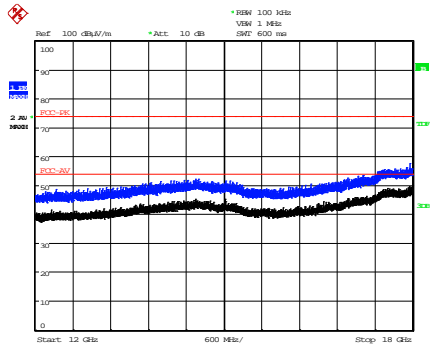

Date: 5.JUL.2016 17:08:56

6 GHz – 12 GHz

Date: 5.JUL.2016 17:09:40

12 GHz – 18 GHz

Date: 6.JUL.2016 17:13:09

18 GHz – 26.5 GHz

Date: 13.SEP.2016 17:10:49

26.5 GHz – 40 GHz

Date: 26.MAY.2016 09:34:24

Bandedge

802.11n HT40 - Ch 110

Date: 4.JUL.2016 11:36:17

30 MHz – 200 MHz

Date: 5.JUL.2016 10:34:26

200 MHz – 1 GHz

Date: 8.SEP.2016 13:18:11

1 GHz – 7 GHz

Date: 8.SEP.2016 13:21:20

7 GHz – 12 GHz

Date: 9.SEP.2016 12:49:45

12 GHz – 18 GHz

Date: 6.JUL.2016 17:19:48

18 GHz – 26.5 GHz

Date: 24.JUL.2003 05:27:10