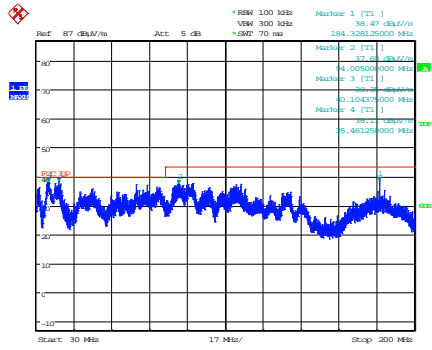

6 GHz – 12 GHz

Date: 5.JUL.2016 12:19:39

12 GHz – 18 GHz

Date: 13.OCT.2016 18:47:57

18 GHz – 26.5 GHz

Date: 24.JUL.2003 05:43:57

26.5 GHz – 40 GHz

802.11n HT20 - Ch 165

30 MHz – 200 MHz

200 MHz – 1 GHz

1 GHz – 6 GHz

6 GHz – 12 GHz

12 GHz – 18 GHz

18 GHz – 26.5 GHz

26.5 GHz – 40 GHz

Bandedge

802.11n HT40 - Ch 38

Date: 4.JUL.2016 10:03:08

30 MHz – 200 MHz

Date: 4.JUL.2016 17:34:53

200 MHz – 1 GHz

Date: 6.JUL.2016 14:53:40

1 GHz – 6 GHz

Date: 6.JUL.2016 14:55:34

6 GHz – 12 GHz

Date: 6.JUL.2016 14:56:20

12 GHz – 18 GHz

Date: 6.JUL.2016 16:29:48

18 GHz – 26.5 GHz

Date: 24.JUL.2003 05:37:18

26.5 GHz – 40 GHz

Date: 24.MAY.2016 11:40:14