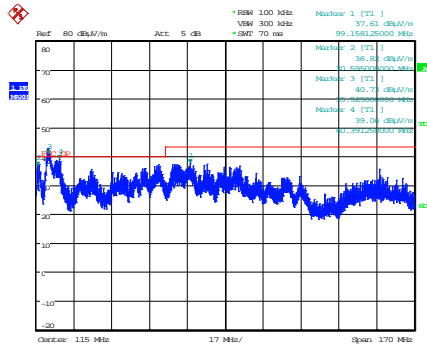

802.11n HT20 - Ch 144

Date: 4.JUL.2016 11:17:33

30 MHz – 200 MHz

Date: 5.JUL.2016 10:12:47

200 MHz – 1 GHz

Date: 8.SEP.2016 13:40:27

1 GHz – 7 GHz

Date: 8.SEP.2016 13:37:02

7 GHz – 12 GHz

Date: 9.SEP.2016 12:51:27

12 GHz – 18 GHz

Date: 6.JUL.2016 17:09:11

18 GHz – 26.5 GHz

Date: 13.SEP.2016 17:07:18

26.5 GHz – 40 GHz

802.11n HT20 - Ch 149

Date: 4.JUL.2016 11:13:54

30 MHz – 200 MHz

Date: 5.JUL.2016 10:15:43

200 MHz – 1 GHz

Date: 5.JUL.2016 15:48:07

1 GHz – 6 GHz

Date: 5.JUL.2016 15:50:26

6 GHz – 12 GHz

Date: 5.JUL.2016 15:54:10

12 GHz – 18 GHz

Date: 6.JUL.2016 17:07:37

18 GHz – 26.5 GHz

Date: 13.SEP.2016 17:09:47

Date: 13.SEP.2016 09:55:41

26.5 GHz – 40 GHz

Bandedge