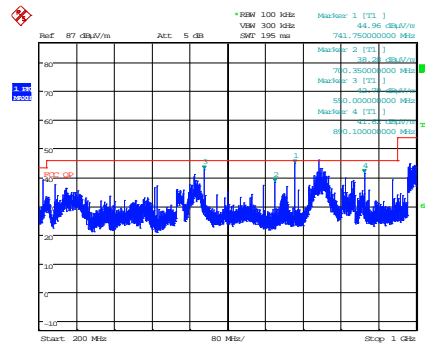

802.11n HT20 - Ch 144

Date: 4.JUL.2016 11:17:33

30 MHz – 200 MHz

Date: 5.JUL.2016 10:12:47

200 MHz – 1 GHz

Date: 8.SEP.2016 13:40:27

1 GHz – 7 GHz

Date: 8.SEP.2016 13:37:02

7 GHz – 12 GHz

Date: 9.SEP.2016 12:51:27

12 GHz – 18 GHz

Date: 6.JUL.2016 17:09:11

18 GHz – 26.5 GHz

Date: 13.SEP.2016 17:07:18

26.5 GHz – 40 GHz

802.11n HT20 - Ch 149

Date: 4.JUL.2016 11:13:54

30 MHz – 200 MHz

Date: 5.JUL.2016 10:15:43

200 MHz – 1 GHz

Date: 5.JUL.2016 15:48:07

1 GHz – 6 GHz

Date: 5.JUL.2016 15:50:26

6 GHz – 12 GHz