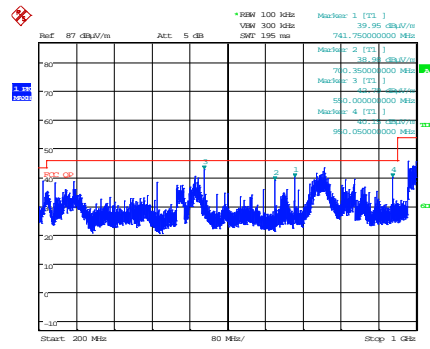

Date: 5.JUL.2016 17:08:56

6 GHz – 12 GHz

Date: 5.JUL.2016 17:09:40

12 GHz – 18 GHz

Date: 6.JUL.2016 17:13:09

18 GHz – 26.5 GHz

Date: 13.SEP.2016 17:10:49

26.5 GHz – 40 GHz

Date: 26.MAY.2016 09:34:24

Bandedge

802.11n HT40 - Ch 110

Date: 4.JUL.2016 11:36:17

30 MHz – 200 MHz

Date: 5.JUL.2016 10:34:26

200 MHz – 1 GHz

Date: 8.SEP.2016 13:18:11

1 GHz – 7 GHz

Date: 8.SEP.2016 13:21:20

7 GHz – 12 GHz

Date: 9.SEP.2016 12:49:45

12 GHz – 18 GHz

Date: 6.JUL.2016 17:19:48

18 GHz – 26.5 GHz

Date: 24.JUL.2003 05:27:10