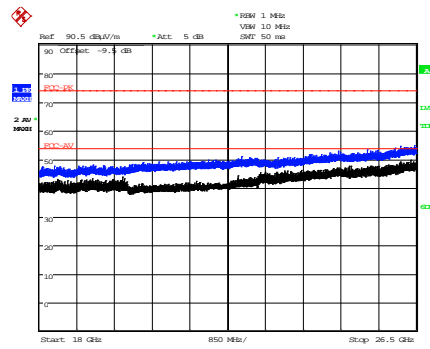

Date: 5.JUL.2016 17:08:56

6 GHz – 12 GHz

Date: 5.JUL.2016 17:09:40

12 GHz – 18 GHz

Date: 6.JUL.2016 17:13:09

18 GHz – 26.5 GHz

Date: 13.SEP.2016 17:10:49

26.5 GHz – 40 GHz

1 GHz – 7 GHz

Date: 8.SEP.2016 13:21:20

7 GHz – 12 GHz

Date: 9.SEP.2016 12:49:45

12 GHz – 18 GHz

Date: 6.JUL.2016 17:19:48

18 GHz – 26.5 GHz

Date: 24.JUL.2003 05:27:10

26.5 GHz – 40 GHz

802.11n HT40 - Ch 142

30 MHz – 200 MHz

200 MHz – 1 GHz

1 GHz – 6 GHz

6 GHz – 12 GHz

12 GHz – 18 GHz

18 GHz – 26.5 GHz