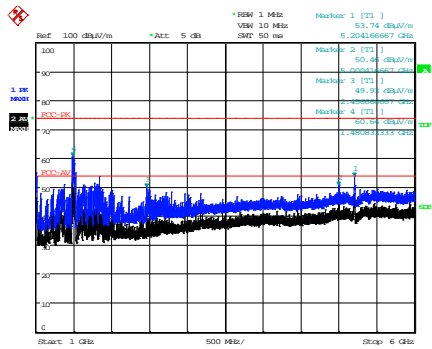

30 MHz – 200 MHz

200 MHz – 1 GHz

1 GHz – 6 GHz

6 GHz – 12 GHz

12 GHz – 18 GHz

18 GHz – 26.5 GHz

26.5 GHz – 40 GHz

Bandedge

802.11n HT40 - Ch 38

Date: 4.JUL.2016 10:03:08

30 MHz – 200 MHz

Date: 4.JUL.2016 17:34:53

200 MHz – 1 GHz

Date: 6.JUL.2016 14:53:40

1 GHz – 6 GHz

Date: 6.JUL.2016 14:55:34

6 GHz – 12 GHz

Date: 6.JUL.2016 14:56:20

12 GHz – 18 GHz

Date: 6.JUL.2016 16:29:48

18 GHz – 26.5 GHz

Date: 24.JUL.2003 05:37:18

26.5 GHz – 40 GHz

Date: 24.MAY.2016 11:40:14