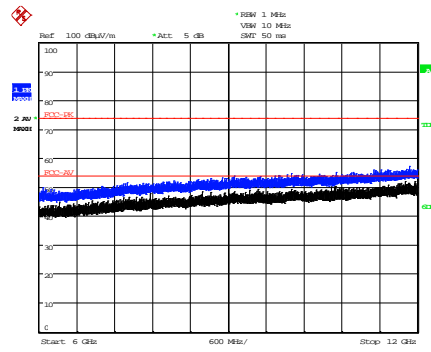

1 GHz – 7 GHz

Date: 8.SEP.2016 13:21:20

7 GHz – 12 GHz

Date: 9.SEP.2016 12:49:45

12 GHz – 18 GHz

Date: 6.JUL.2016 17:19:48

18 GHz – 26.5 GHz

Date: 24.JUL.2003 05:27:10

26.5 GHz – 40 GHz

802.11n HT40 - Ch 142

30 MHz – 200 MHz

200 MHz – 1 GHz

1 GHz – 6 GHz

6 GHz – 12 GHz

12 GHz – 18 GHz

18 GHz – 26.5 GHz

26.5 GHz – 40 GHz

802.11n HT40 - Ch 151

Date: 4.JUL.2016 11:43:53

30 MHz – 200 MHz

Date: 5.JUL.2016 10:40:05

200 MHz – 1 GHz

Date: 5.JUL.2016 16:00:10

1 GHz – 6 GHz

Date: 5.JUL.2016 15:56:58

6 GHz – 12 GHz

Date: 5.JUL.2016 15:54:44

12 GHz – 18 GHz

Date: 6.JUL.2016 17:23:49

18 GHz – 26.5 GHz

Date: 24.JUL.2003 04:22:52

26.5 GHz – 40 GHz