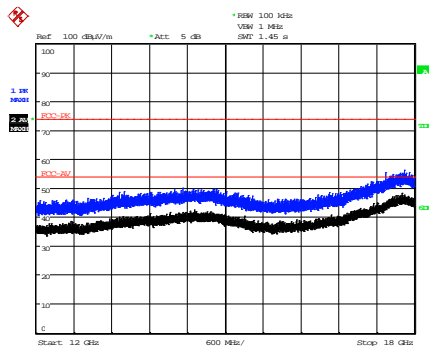

1 GHz – 7 GHz

Date: 8.SEP.2016 13:21:20

7 GHz – 12 GHz

Date: 9.SEP.2016 12:49:45

12 GHz – 18 GHz

Date: 6.JUL.2016 17:19:48

18 GHz – 26.5 GHz

Date: 24.JUL.2003 05:27:10

26.5 GHz – 40 GHz

802.11n HT40 - Ch 142

30 MHz – 200 MHz

200 MHz – 1 GHz

1 GHz – 6 GHz

6 GHz – 12 GHz

12 GHz – 18 GHz

18 GHz – 26.5 GHz