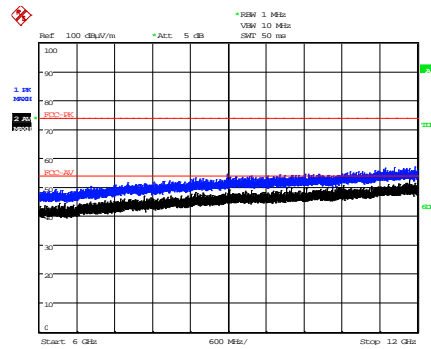

30 MHz – 200 MHz

200 MHz – 1 GHz

1 GHz – 6 GHz

6 GHz – 12 GHz

12 GHz – 18 GHz

18 GHz – 26.5 GHz

26.5 GHz – 40 GHz

Bandedge

802.11n HT40 - Ch 38

Date: 4.JUL.2016 10:03:08

30 MHz – 200 MHz

Date: 4.JUL.2016 17:34:53

200 MHz – 1 GHz

Date: 6.JUL.2016 14:53:40

1 GHz – 6 GHz

Date: 6.JUL.2016 14:55:34

6 GHz – 12 GHz

Date: 6.JUL.2016 14:56:20

12 GHz – 18 GHz

Date: 6.JUL.2016 16:29:48

18 GHz – 26.5 GHz

Date: 24.JUL.2003 05:37:18

26.5 GHz – 40 GHz

Date: 24.MAY.2016 11:40:14