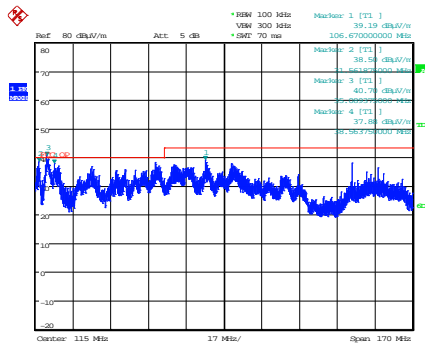

802.11n HT20 - Ch 144

Date: 4.JUL.2016 11:17:33

30 MHz – 200 MHz

Date: 5.JUL.2016 10:12:47

200 MHz – 1 GHz

Date: 8.SEP.2016 13:40:27

1 GHz – 7 GHz

Date: 8.SEP.2016 13:37:02

7 GHz – 12 GHz

Date: 9.SEP.2016 12:51:27

12 GHz – 18 GHz

Date: 6.JUL.2016 17:09:11

18 GHz – 26.5 GHz

Date: 13.SEP.2016 17:07:18

26.5 GHz – 40 GHz

802.11n HT20 - Ch 149

Date: 4.JUL.2016 11:13:54

30 MHz – 200 MHz

Date: 5.JUL.2016 10:15:43

200 MHz – 1 GHz

Date: 5.JUL.2016 15:48:07

1 GHz – 6 GHz

Date: 5.JUL.2016 15:50:26

6 GHz – 12 GHz