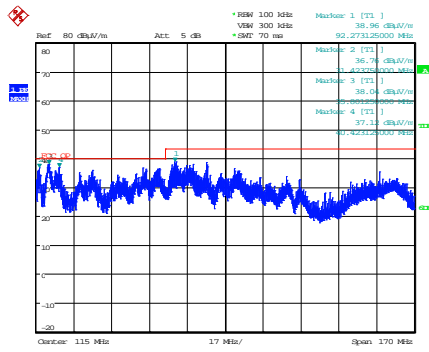

Date: 5.JUL.2016 17:08:56

6 GHz – 12 GHz

Date: 5.JUL.2016 17:09:40

12 GHz – 18 GHz

Date: 6.JUL.2016 17:13:09

18 GHz – 26.5 GHz

Date: 13.SEP.2016 17:10:49

26.5 GHz – 40 GHz

1 GHz – 7 GHz

Date: 8.SEP.2016 13:21:20

7 GHz – 12 GHz

Date: 9.SEP.2016 12:49:45

12 GHz – 18 GHz

Date: 6.JUL.2016 17:19:48

18 GHz – 26.5 GHz

Date: 24.JUL.2003 05:27:10

26.5 GHz – 40 GHz

802.11n HT40 - Ch 142

30 MHz – 200 MHz

200 MHz – 1 GHz

1 GHz – 6 GHz

6 GHz – 12 GHz

12 GHz – 18 GHz

18 GHz – 26.5 GHz