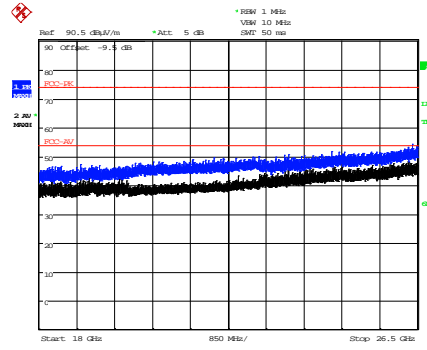

7 GHz – 12 GHz

Date: 9.SEP.2016 12:51:27

12 GHz – 18 GHz

Date: 6.JUL.2016 17:09:11

18 GHz – 26.5 GHz

Date: 13.SEP.2016 17:07:18

26.5 GHz – 40 GHz

802.11n HT20 - Ch 149

Date: 4.JUL.2016 11:13:54

30 MHz – 200 MHz

Date: 5.JUL.2016 10:15:43

200 MHz – 1 GHz

Date: 5.JUL.2016 15:48:07

1 GHz – 6 GHz

Date: 5.JUL.2016 15:50:26

6 GHz – 12 GHz

Date: 5.JUL.2016 15:54:10

12 GHz – 18 GHz

Date: 6.JUL.2016 17:07:37

18 GHz – 26.5 GHz

Date: 13.SEP.2016 17:09:47

Date: 13.SEP.2016 09:55:41

26.5 GHz – 40 GHz

Bandedge