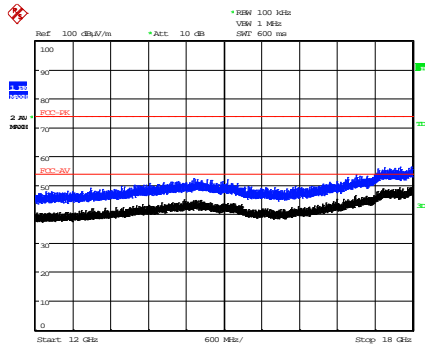

802.11n HT20 - Ch 144

Date: 4.JUL.2016 11:17:33

30 MHz – 200 MHz

Date: 5.JUL.2016 10:12:47

200 MHz – 1 GHz

Date: 8.SEP.2016 13:40:27

1 GHz – 7 GHz

Date: 8.SEP.2016 13:37:02

7 GHz – 12 GHz

Date: 9.SEP.2016 12:51:27

12 GHz – 18 GHz

Date: 6.JUL.2016 17:09:11

18 GHz – 26.5 GHz

Date: 13.SEP.2016 17:07:18

26.5 GHz – 40 GHz

802.11n HT20 - Ch 149

Date: 4.JUL.2016 11:13:54

30 MHz – 200 MHz

Date: 5.JUL.2016 10:15:43

200 MHz – 1 GHz

Date: 5.JUL.2016 15:48:07

1 GHz – 6 GHz

Date: 5.JUL.2016 15:50:26

6 GHz – 12 GHz