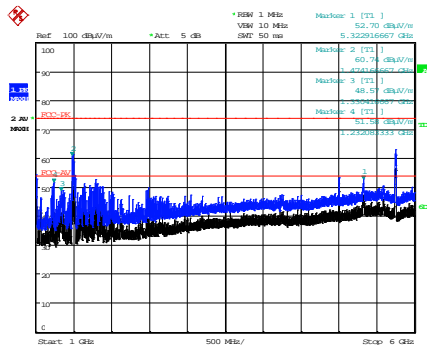

802.11n HT20 - Ch 144

Date: 4.JUL.2016 11:17:33

30 MHz – 200 MHz

Date: 5.JUL.2016 10:12:47

200 MHz – 1 GHz

Date: 8.SEP.2016 13:40:27

1 GHz – 7 GHz

Date: 8.SEP.2016 13:37:02

7 GHz – 12 GHz

Date: 9.SEP.2016 12:51:27

12 GHz – 18 GHz

Date: 6.JUL.2016 17:09:11

18 GHz – 26.5 GHz

Date: 13.SEP.2016 17:07:18

26.5 GHz – 40 GHz

802.11n HT20 - Ch 149

Date: 4.JUL.2016 11:13:54

30 MHz – 200 MHz

Date: 5.JUL.2016 10:15:43

200 MHz – 1 GHz

Date: 5.JUL.2016 15:48:07

1 GHz – 6 GHz

Date: 5.JUL.2016 15:50:26

6 GHz – 12 GHz

Date: 5.JUL.2016 15:54:10

12 GHz – 18 GHz

Date: 6.JUL.2016 17:07:37

18 GHz – 26.5 GHz

Date: 13.SEP.2016 17:09:47

Date: 13.SEP.2016 09:55:41

26.5 GHz – 40 GHz

Bandedge