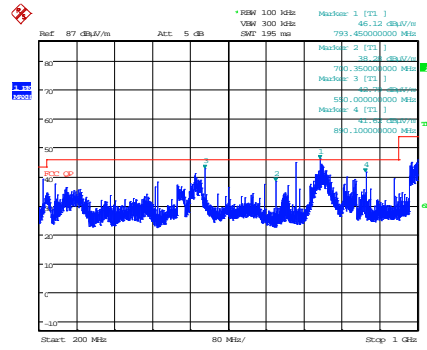

802.11n HT20 - Ch 144

Date: 4.JUL.2016 11:17:33

30 MHz – 200 MHz

Date: 5.JUL.2016 10:12:47

200 MHz – 1 GHz

Date: 8.SEP.2016 13:40:27

1 GHz – 7 GHz

Date: 8.SEP.2016 13:37:02

7 GHz – 12 GHz

Date: 9.SEP.2016 12:51:27

12 GHz – 18 GHz

Date: 6.JUL.2016 17:09:11

18 GHz – 26.5 GHz

Date: 13.SEP.2016 17:07:18

26.5 GHz – 40 GHz

802.11n HT20 - Ch 149

Date: 4.JUL.2016 11:13:54

30 MHz – 200 MHz

Date: 5.JUL.2016 10:15:43

200 MHz – 1 GHz

Date: 5.JUL.2016 15:48:07

1 GHz – 6 GHz

Date: 5.JUL.2016 15:50:26

6 GHz – 12 GHz

Date: 5.JUL.2016 15:54:10

12 GHz – 18 GHz

Date: 6.JUL.2016 17:07:37

18 GHz – 26.5 GHz

Date: 13.SEP.2016 17:09:47

Date: 13.SEP.2016 09:55:41

26.5 GHz – 40 GHz

Bandedge