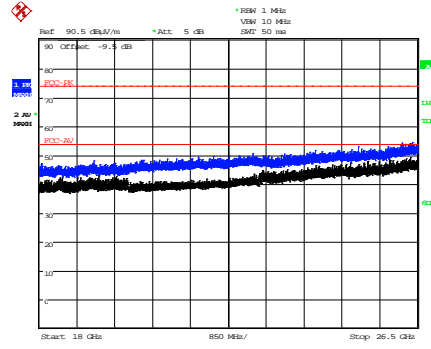

6 GHz – 12 GHz

Date: 5.JUL.2016 12:19:39

12 GHz – 18 GHz

Date: 13.OCT.2016 18:47:57

18 GHz – 26.5 GHz

Date: 24.JUL.2003 05:43:57

26.5 GHz – 40 GHz

802.11n HT20 - Ch 165

30 MHz – 200 MHz

200 MHz – 1 GHz

1 GHz – 6 GHz

6 GHz – 12 GHz

12 GHz – 18 GHz

18 GHz – 26.5 GHz

26.5 GHz – 40 GHz

Bandedge

802.11n HT40 - Ch 38

Date: 4.JUL.2016 10:03:08

30 MHz – 200 MHz

Date: 4.JUL.2016 17:34:53

200 MHz – 1 GHz

Date: 6.JUL.2016 14:53:40

1 GHz – 6 GHz

Date: 6.JUL.2016 14:55:34

6 GHz – 12 GHz

Date: 6.JUL.2016 14:56:20

12 GHz – 18 GHz

Date: 6.JUL.2016 16:29:48

18 GHz – 26.5 GHz

Date: 24.JUL.2003 05:37:18

26.5 GHz – 40 GHz

Date: 24.MAY.2016 11:40:14