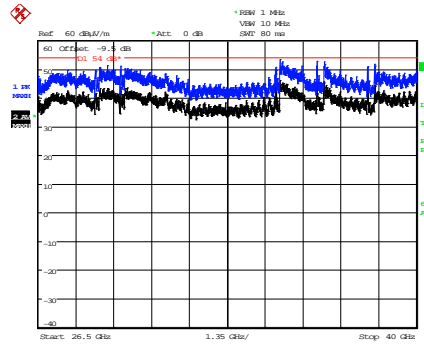

802.11n HT20 - Ch 144

Date: 4.JUL.2016 11:17:33

30 MHz – 200 MHz

Date: 5.JUL.2016 10:12:47

200 MHz – 1 GHz

Date: 8.SEP.2016 13:40:27

1 GHz – 7 GHz

Date: 8.SEP.2016 13:37:02

7 GHz – 12 GHz

Date: 9.SEP.2016 12:51:27

12 GHz – 18 GHz

Date: 6.JUL.2016 17:09:11

18 GHz – 26.5 GHz

Date: 13.SEP.2016 17:07:18

26.5 GHz – 40 GHz

802.11n HT20 - Ch 149

Date: 4.JUL.2016 11:13:54

30 MHz – 200 MHz

Date: 5.JUL.2016 10:15:43

200 MHz – 1 GHz

Date: 5.JUL.2016 15:48:07

1 GHz – 6 GHz

Date: 5.JUL.2016 15:50:26

6 GHz – 12 GHz

Date: 5.JUL.2016 15:54:10

12 GHz – 18 GHz

Date: 6.JUL.2016 17:07:37

18 GHz – 26.5 GHz

Date: 13.SEP.2016 17:09:47

Date: 13.SEP.2016 09:55:41

26.5 GHz – 40 GHz

Bandedge