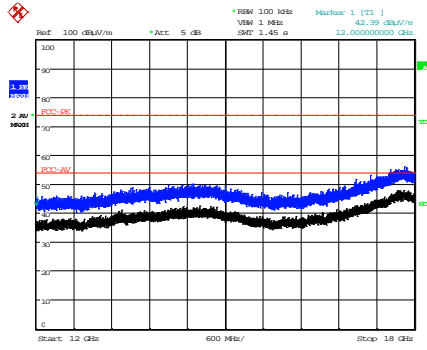

7 GHz – 12 GHz

Date: 9.SEP.2016 12:51:27

12 GHz – 18 GHz

Date: 6.JUL.2016 17:09:11

18 GHz – 26.5 GHz

Date: 13.SEP.2016 17:07:18

26.5 GHz – 40 GHz

802.11n HT20 - Ch 149

Date: 4.JUL.2016 11:13:54

30 MHz – 200 MHz

Date: 5.JUL.2016 10:15:43

200 MHz – 1 GHz

Date: 5.JUL.2016 15:48:07

1 GHz – 6 GHz

Date: 5.JUL.2016 15:50:26

6 GHz – 12 GHz

Date: 5.JUL.2016 15:54:10

12 GHz – 18 GHz

Date: 6.JUL.2016 17:07:37

18 GHz – 26.5 GHz

Date: 13.SEP.2016 17:09:47

Date: 13.SEP.2016 09:55:41

26.5 GHz – 40 GHz

Bandedge

802.11n HT20 - Ch 157

Date: 4.JUL.2016 11:11:29

30 MHz – 200 MHz

Date: 5.JUL.2016 10:17:46

200 MHz – 1 GHz

Date: 5.JUL.2016 12:15:04

1 GHz – 6 GHz

Date: 5.JUL.2016 12:17:15