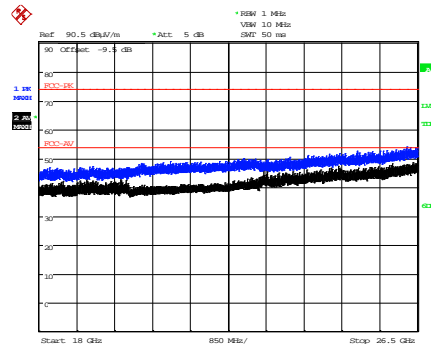

30 MHz – 200 MHz

200 MHz – 1 GHz

1 GHz – 6 GHz

6 GHz – 12 GHz

12 GHz – 18 GHz

18 GHz – 26.5 GHz

26.5 GHz – 40 GHz

Bandedge

802.11n HT40 - Ch 38

Date: 4.JUL.2016 10:03:08

30 MHz – 200 MHz

Date: 4.JUL.2016 17:34:53

200 MHz – 1 GHz

Date: 6.JUL.2016 14:53:40

1 GHz – 6 GHz

Date: 6.JUL.2016 14:55:34

6 GHz – 12 GHz

Date: 6.JUL.2016 14:56:20

12 GHz – 18 GHz

Date: 6.JUL.2016 16:29:48

18 GHz – 26.5 GHz

Date: 24.JUL.2003 05:37:18

26.5 GHz – 40 GHz

Date: 24.MAY.2016 11:40:14