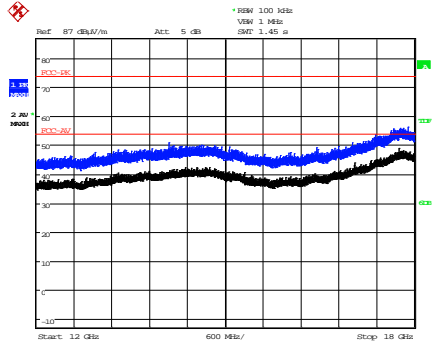

6 GHz – 12 GHz

Date: 5.JUL.2016 12:19:39

12 GHz – 18 GHz

Date: 13.OCT.2016 18:47:57

18 GHz – 26.5 GHz

Date: 24.JUL.2003 05:43:57

26.5 GHz – 40 GHz

802.11n HT20 - Ch 165

30 MHz – 200 MHz

200 MHz – 1 GHz

1 GHz – 6 GHz

6 GHz – 12 GHz

12 GHz – 18 GHz

18 GHz – 26.5 GHz

26.5 GHz – 40 GHz

Bandedge

802.11n HT40 - Ch 38

Date: 4.JUL.2016 10:03:08

30 MHz – 200 MHz

Date: 4.JUL.2016 17:34:53

200 MHz – 1 GHz

Date: 6.JUL.2016 14:53:40

1 GHz – 6 GHz

Date: 6.JUL.2016 14:55:34

6 GHz – 12 GHz

Date: 6.JUL.2016 14:56:20

12 GHz – 18 GHz

Date: 6.JUL.2016 16:29:48

18 GHz – 26.5 GHz

Date: 24.JUL.2003 05:37:18

26.5 GHz – 40 GHz

Date: 24.MAY.2016 11:40:14