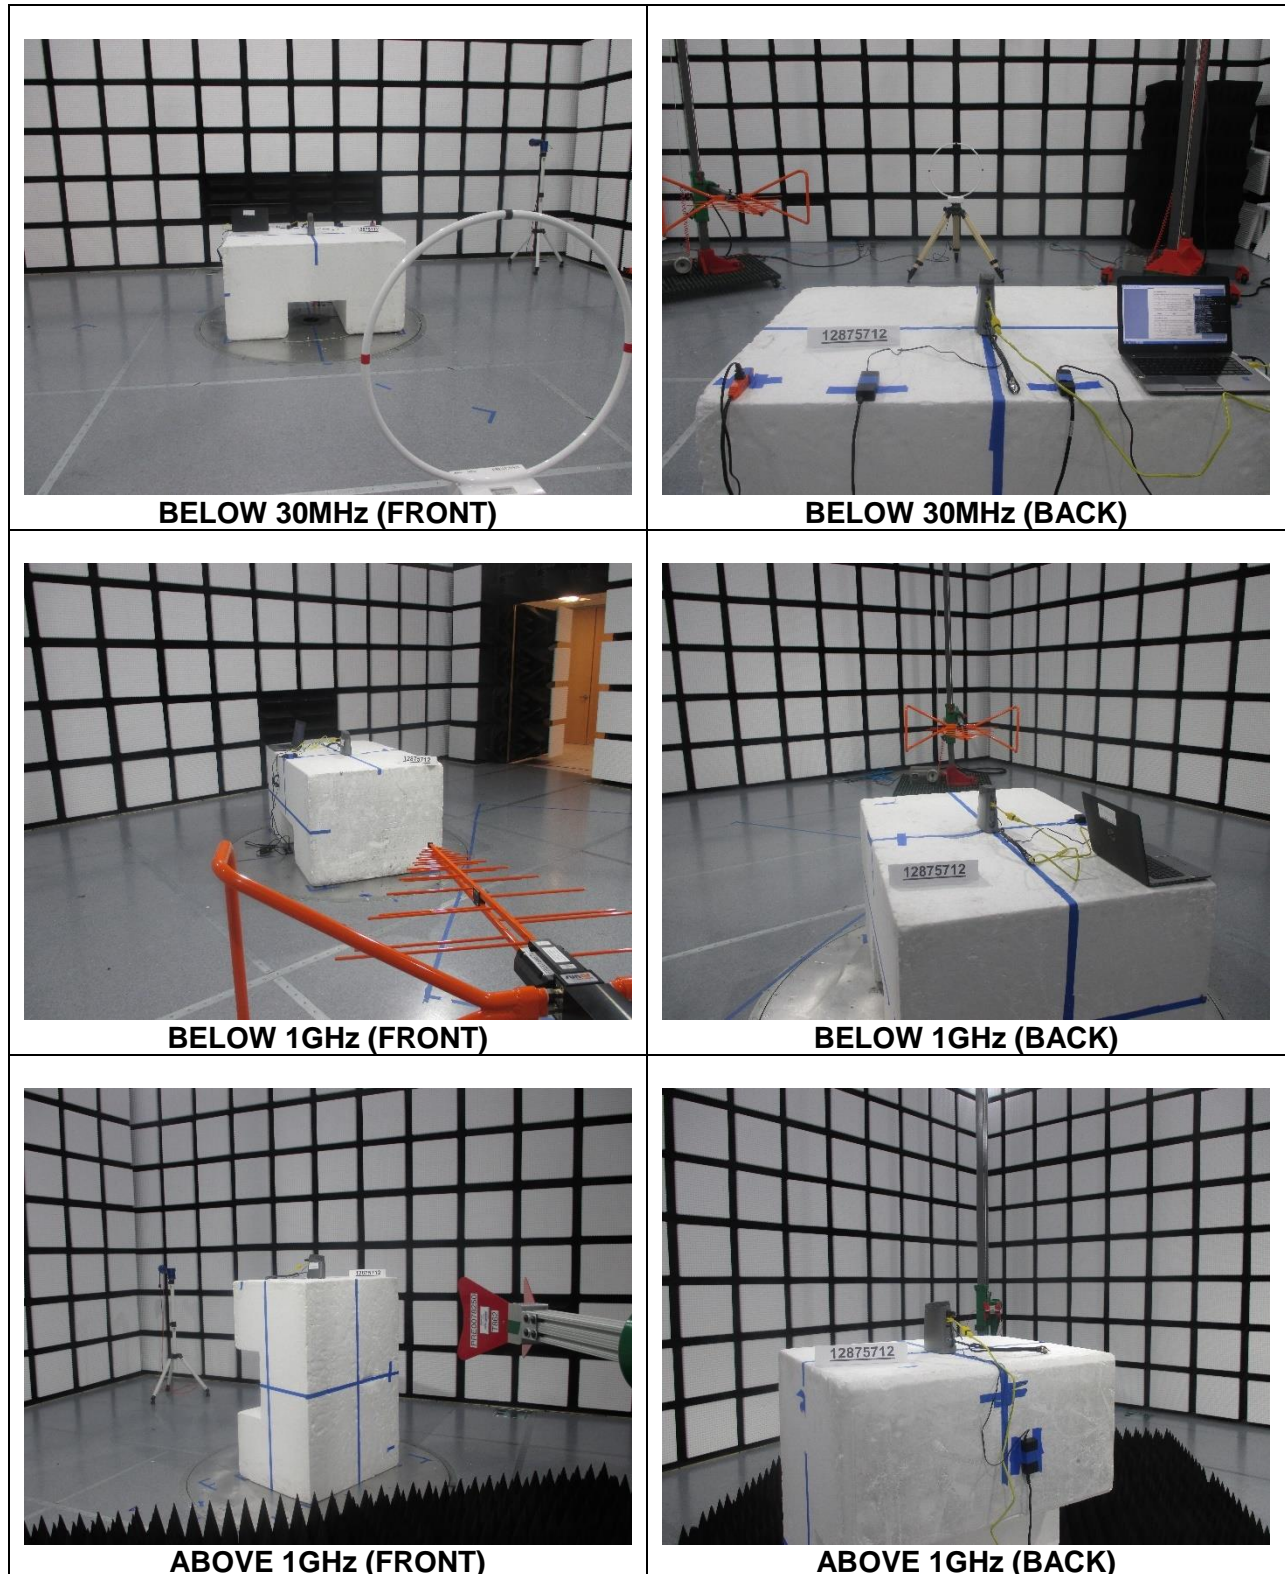

11. SETUP PHOTOS

ANTENNA PORT AND AC LINE CONDUCTED SETUP

RADIATED RF MEASUREMENT SETUP

END OF TEST REPORT