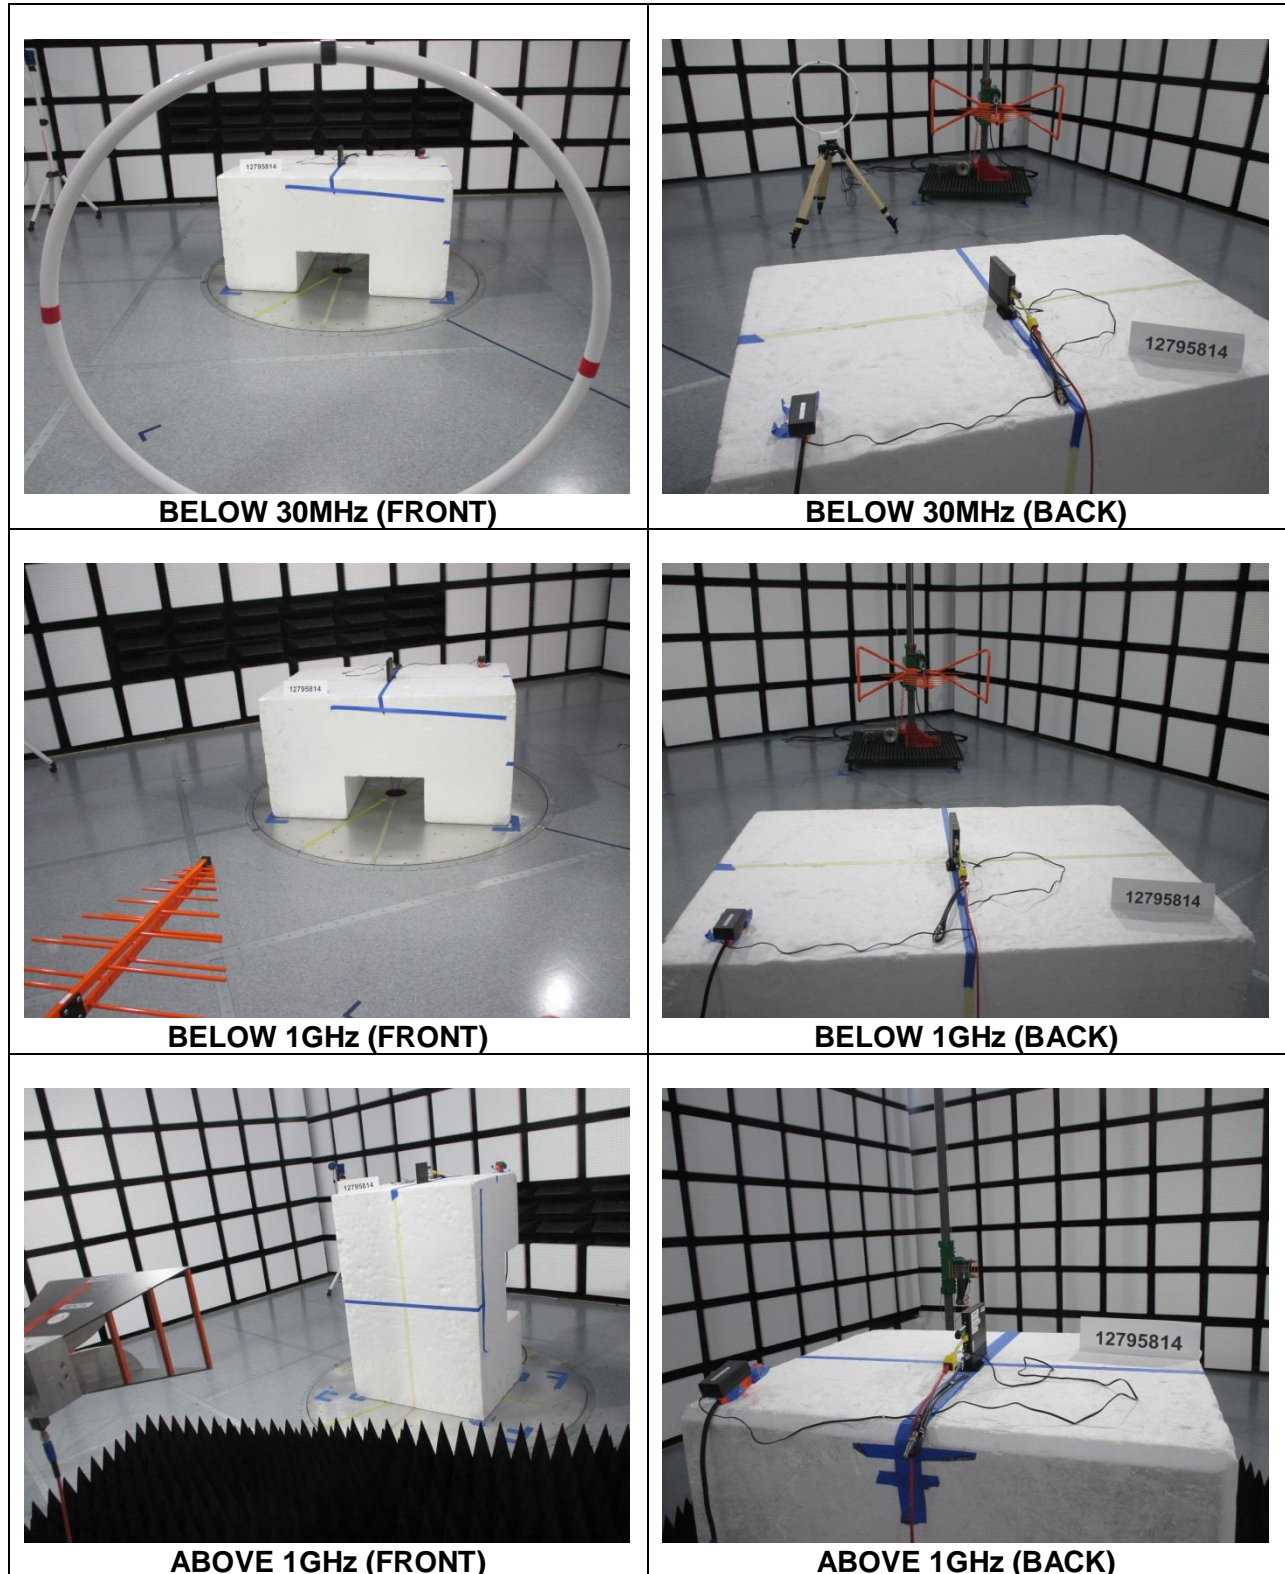

11. SETUP PHOTOS

ANTENNA PORT AND AC LINE CONDUCTED SETUP

RF ANTENNA PORT CONDUCTED

AC LINE CONDUCTED (FRONT)

AC LINE CONDUCTED (BACK)

RADIATED RF MEASUREMENT SETUP

END OF REPORT