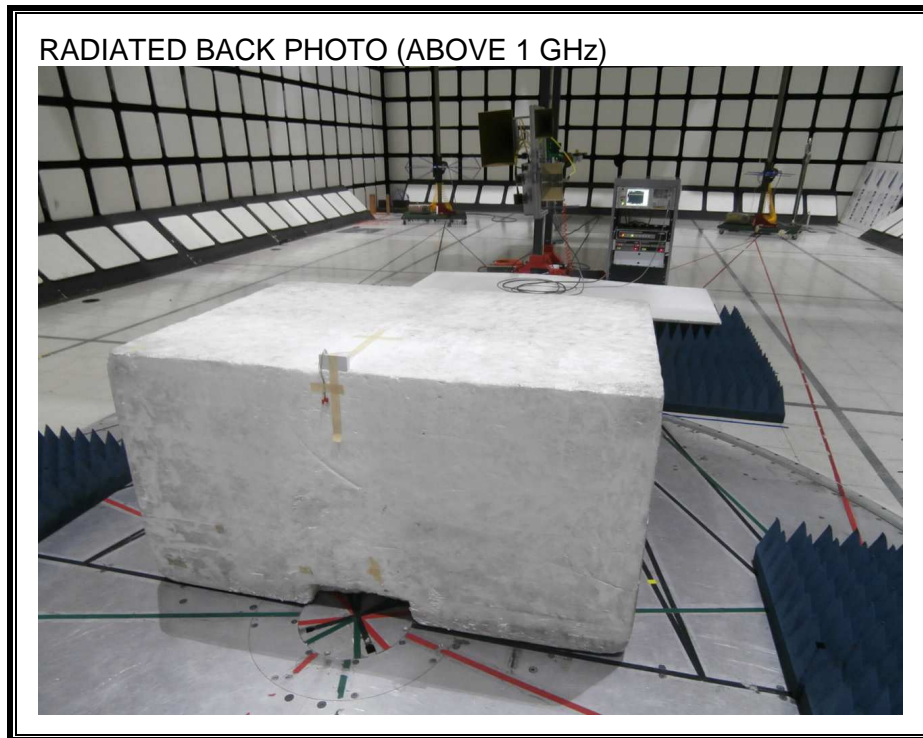

### ANTENNA PORT RADIATED RF MEASUREMENT SETUP

**RADIATED RF MEASUREMENT SETUP (BELOW 30MHz)**

**RADIATED RF MEASUREMENT SETUP (BELOW 1 GHz)**

**RADIATED RF MEASUREMENT SETUP (ABOVE 1 GHz)**

**RADIATED RF MEASUREMENT SETUP FOR PORTABLE CONFIGURATION**