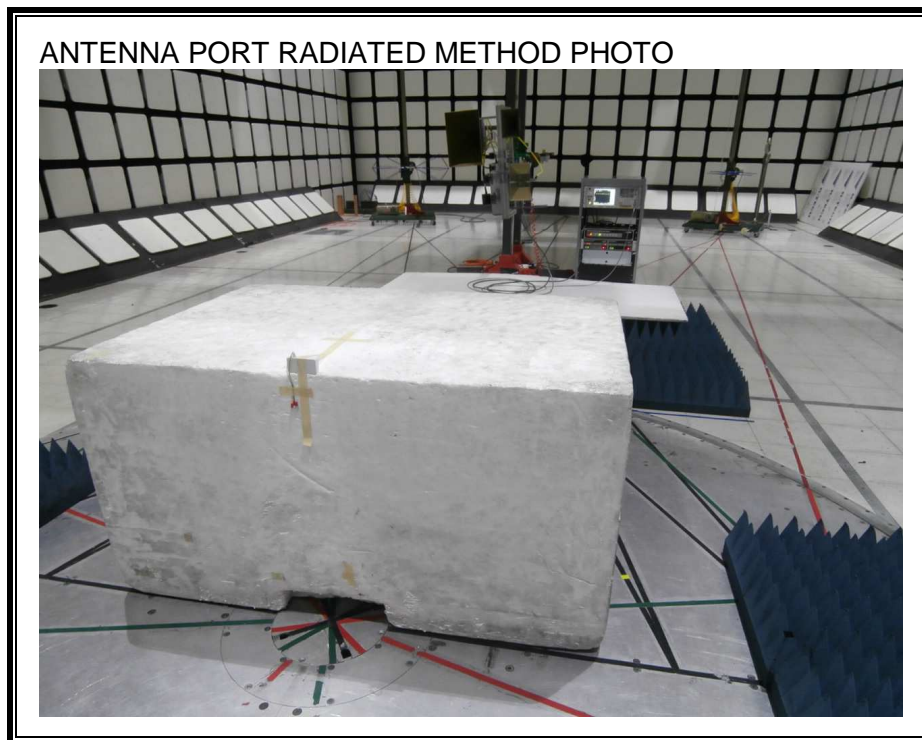

## 11. SETUP PHOTOS

### ANTENNA PORT RADIATED RF MEASUREMENT SETUP

**RADIATED RF MEASUREMENT SETUP (BELOW 30MHz)**

**RADIATED RF MEASUREMENT SETUP (BELOW 1 GHz)**

**RADIATED RF MEASUREMENT SETUP (ABOVE 1 GHz)**

**RADIATED RF MEASUREMENT SETUP FOR PORTABLE CONFIGURATION**