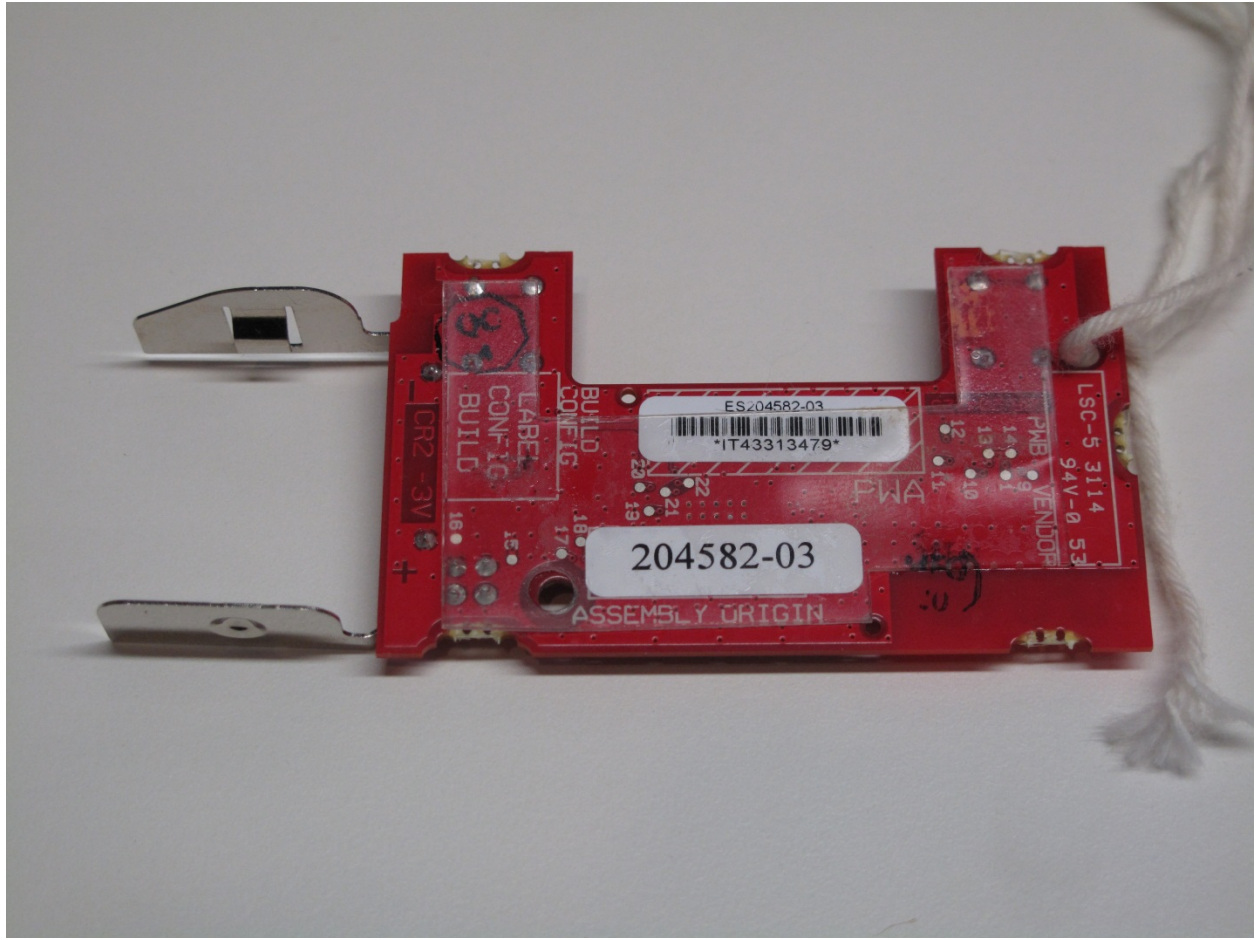

Light Switch

LSCH 2114  
204582-03  
BUILD  
CONF-ID  
BUILD

UP 1

ES:204582-03

\*IT43313479\*

204582-03

ASSEMBLY ORIGIN

LSC-5 3114  
94V-0 53

PMB VENDOR

PWA

BUILD CONFIG  
LABEL CONFIG  
BUILD

CR2 3V

+

15

16

17