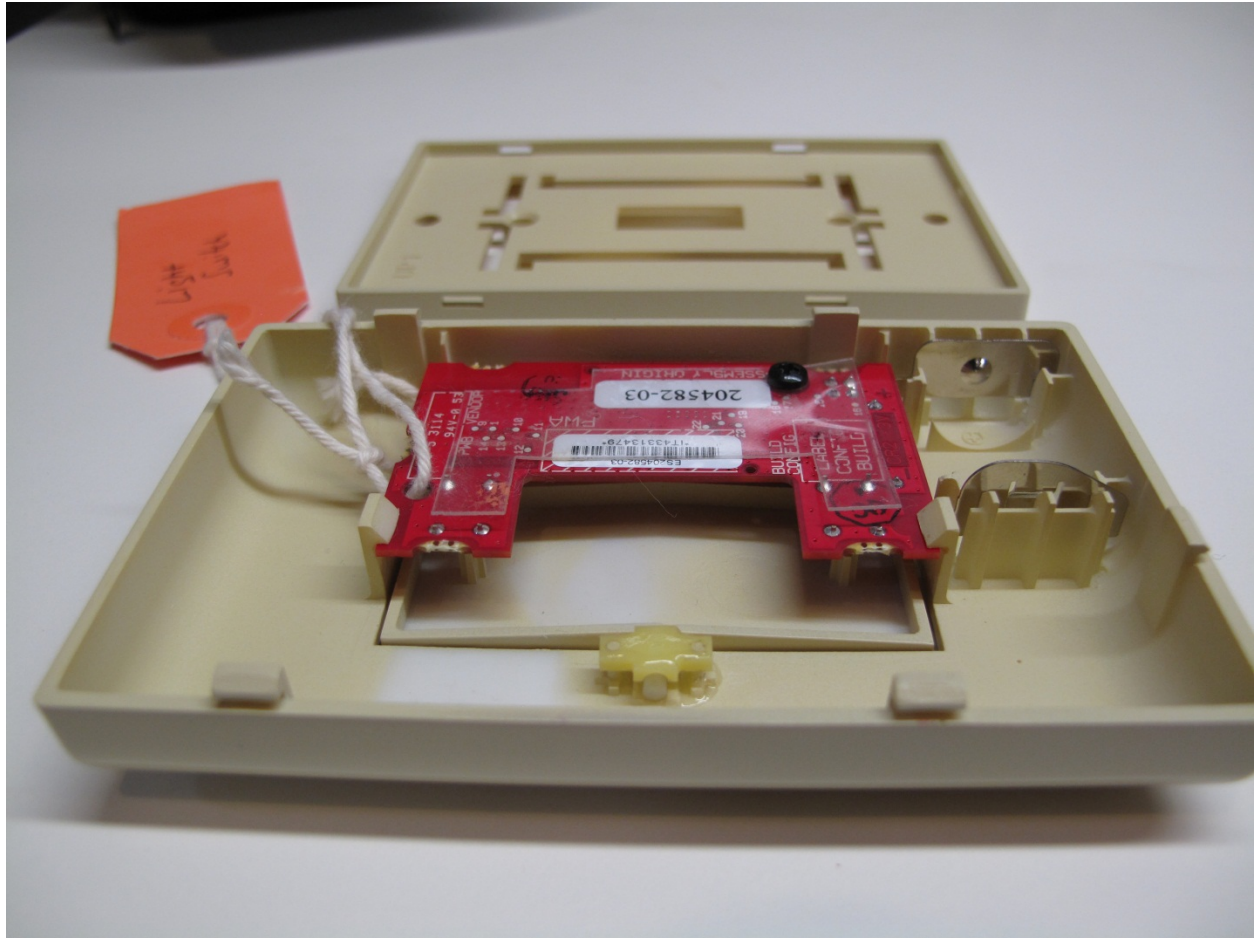

Light Switch

LSCH 2114  
204582-03  
BUILD  
CONF-ID  
BUILD

UP 1

ES:204582-03

\*IT43313479\*

204582-03

ASSEMBLY ORIGIN

LSC-5 3114  
94V-0 53

PMB VENDOR

PWA

BUILD CONFIG  
LABEL CONFIG  
BUILD

CR2 3V

+

15

16

17