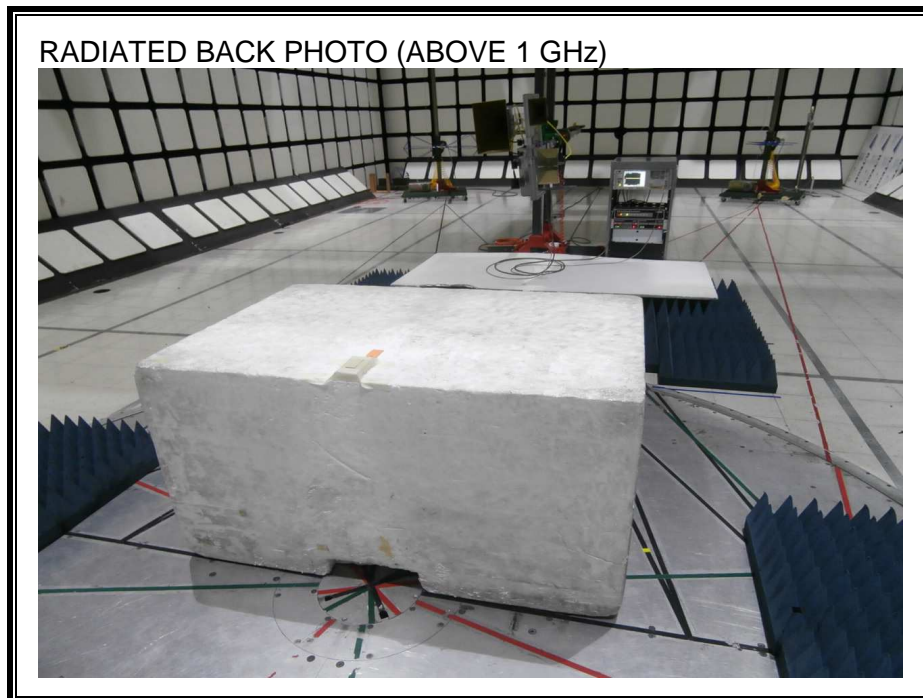

11. SETUP PHOTOS

ANTENNA PORT RADIATED RF MEASUREMENT SETUP

RADIATED RF MEASUREMENT SETUP (BELOW 30MHz)

RADIATED FRONT PHOTO (BELOW 30MHz)

RADIATED REAR PHOTO (BELOW 30MHz)

RADIATED RF MEASUREMENT SETUP (BELOW 1 GHz)

RADIATED RF MEASUREMENT SETUP (ABOVE 1 GHz)

RADIATED RF MEASUREMENT SETUP FOR PORTABLE CONFIGURATION