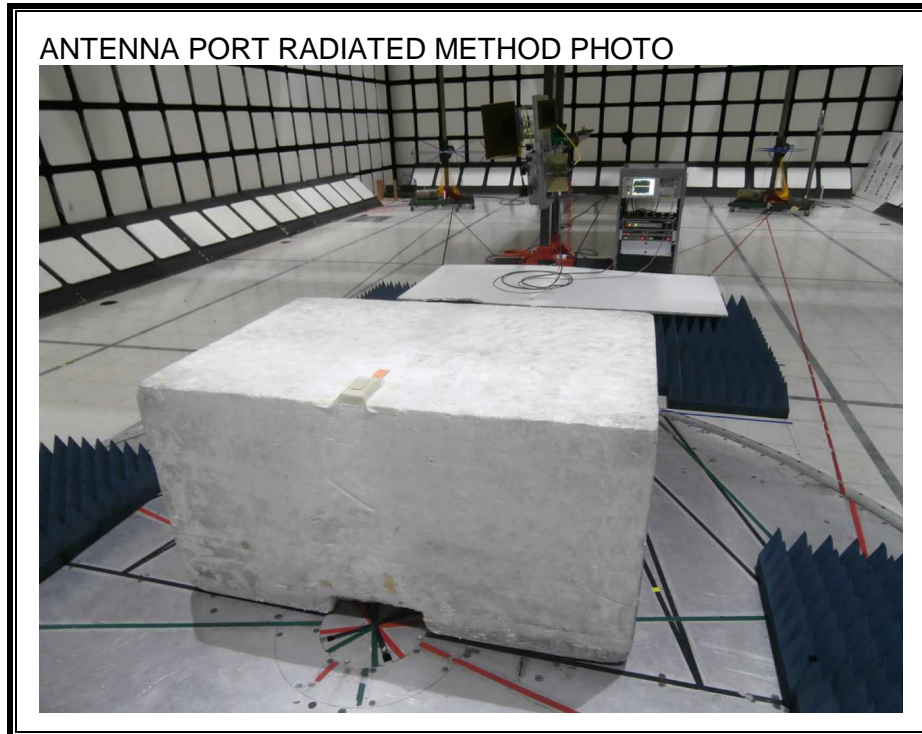

11. SETUP PHOTOS

ANTENNA PORT RADIATED RF MEASUREMENT SETUP

RADIATED RF MEASUREMENT SETUP (BELOW 30MHz)

RADIATED FRONT PHOTO (BELOW 30MHz)

RADIATED REAR PHOTO (BELOW 30MHz)

RADIATED RF MEASUREMENT SETUP (BELOW 1 GHz)

RADIATED RF MEASUREMENT SETUP (ABOVE 1 GHz)

RADIATED RF MEASUREMENT SETUP FOR PORTABLE CONFIGURATION