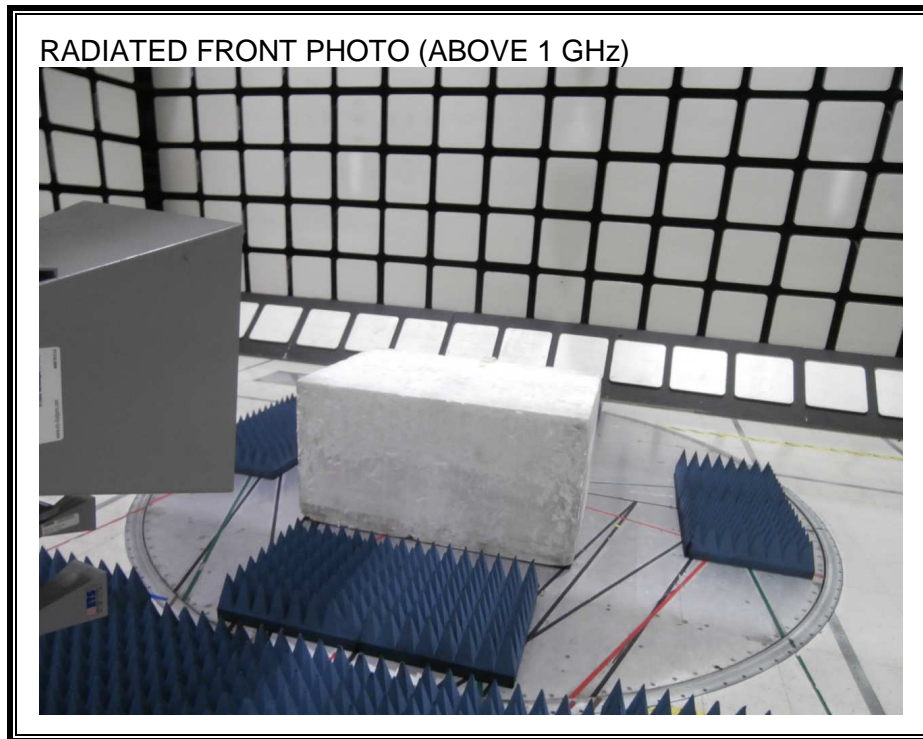

11. SETUP PHOTOS

ANTENNA PORT RADIATED RF MEASUREMENT SETUP

RADIATED RF MEASUREMENT SETUP (BELOW 30MHz)

RADIATED FRONT PHOTO (BELOW 30MHz)

RADIATED REAR PHOTO (BELOW 30MHz)

RADIATED RF MEASUREMENT SETUP (BELOW 1 GHz)

RADIATED RF MEASUREMENT SETUP (ABOVE 1 GHz)

RADIATED RF MEASUREMENT SETUP FOR PORTABLE CONFIGURATION