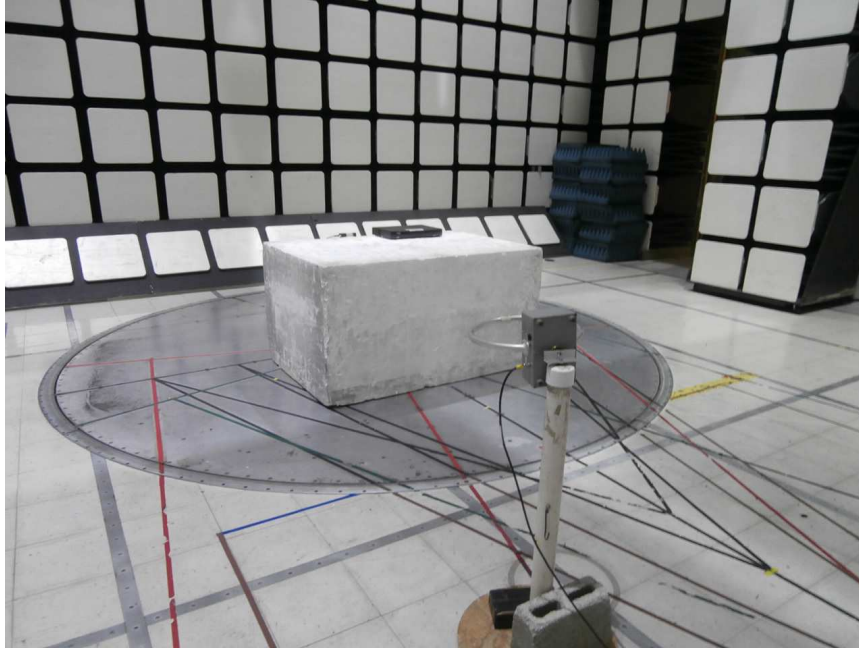

### ANTENNA PORT CONDUCTED RF MEASUREMENT SETUP

**RADIATED RF MEASUREMENT SETUP (BELOW 30MHz)**

RADIATED FRONT PHOTO (BELOW 30MHz)

Vertical

RADIATED REAR PHOTO (BELOW 30MHz)

Vertical

**RADIATED RF MEASUREMENT SETUP (BELOW 1 GHz)**

**RADIATED RF MEASUREMENT SETUP (ABOVE 1 GHz)**

**RADIATED RF MEASUREMENT SETUP FOR PORTABLE CONFIGURATION**

**POWERLINE CONDUCTED EMISSIONS MEASUREMENT SETUP**

LINE CONDUCTED FRONT PHOTO

LINE CONDUCTED BACK PHOTO