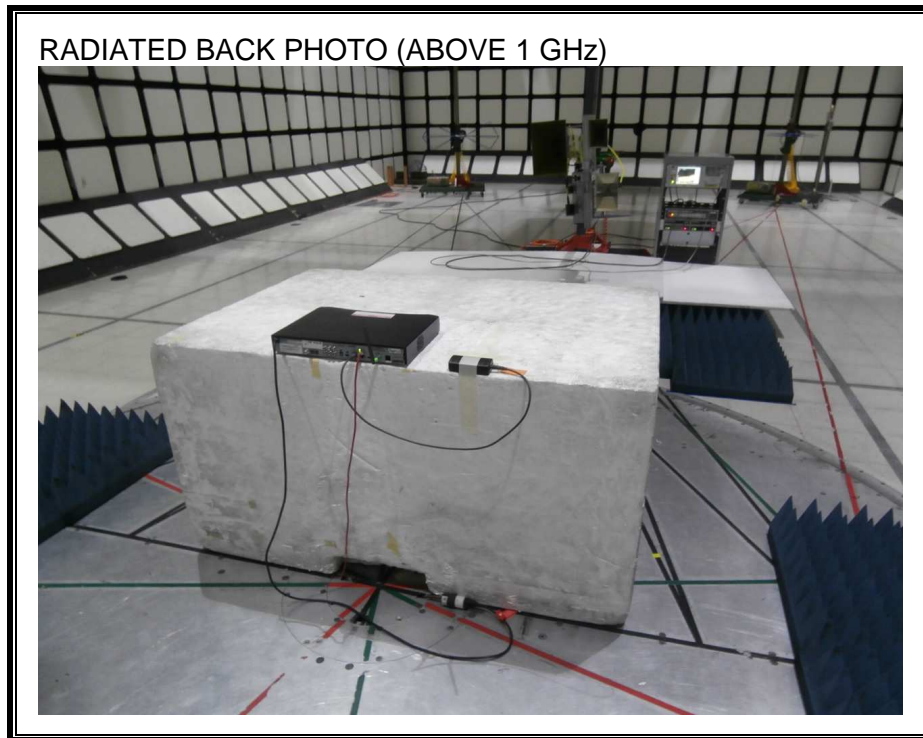

### ANTENNA PORT CONDUCTED RF MEASUREMENT SETUP

**RADIATED RF MEASUREMENT SETUP (BELOW 30MHz)**

RADIATED FRONT PHOTO (BELOW 30MHz)

Vertical

RADIATED REAR PHOTO (BELOW 30MHz)

Vertical

**RADIATED RF MEASUREMENT SETUP (BELOW 1 GHz)**

**RADIATED RF MEASUREMENT SETUP (ABOVE 1 GHz)**

**RADIATED RF MEASUREMENT SETUP FOR PORTABLE CONFIGURATION**

**POWERLINE CONDUCTED EMISSIONS MEASUREMENT SETUP**

LINE CONDUCTED FRONT PHOTO

LINE CONDUCTED BACK PHOTO