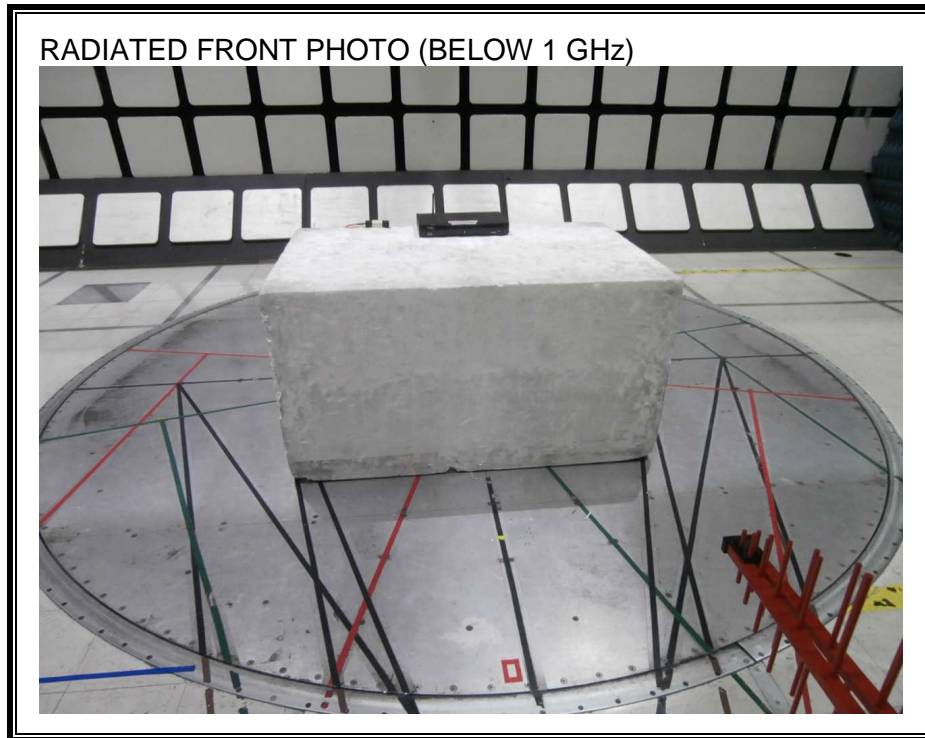

### ANTENNA PORT CONDUCTED RF MEASUREMENT SETUP

**RADIATED RF MEASUREMENT SETUP (BELOW 30MHz)**

RADIATED FRONT PHOTO (BELOW 30MHz)

Vertical

RADIATED REAR PHOTO (BELOW 30MHz)

Vertical

**RADIATED RF MEASUREMENT SETUP (BELOW 1 GHz)**

**RADIATED RF MEASUREMENT SETUP (ABOVE 1 GHz)**

**RADIATED RF MEASUREMENT SETUP FOR PORTABLE CONFIGURATION**

**POWERLINE CONDUCTED EMISSIONS MEASUREMENT SETUP**

LINE CONDUCTED FRONT PHOTO

LINE CONDUCTED BACK PHOTO