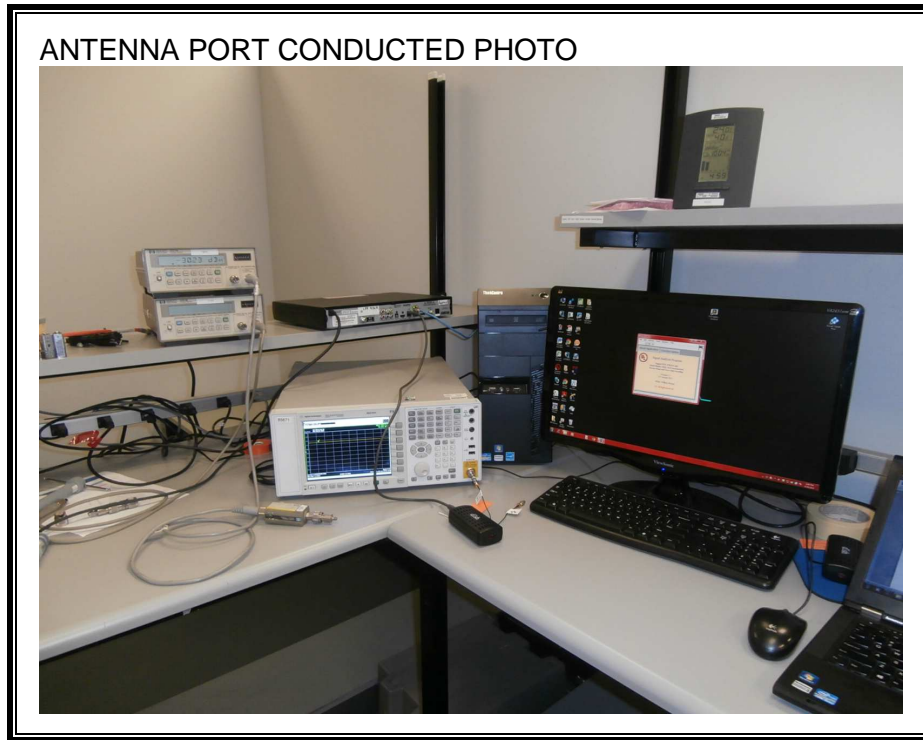

## 11. SETUP PHOTOS

### ANTENNA PORT CONDUCTED RF MEASUREMENT SETUP

**RADIATED RF MEASUREMENT SETUP (BELOW 30MHz)**

RADIATED FRONT PHOTO (BELOW 30MHz)

Vertical

RADIATED REAR PHOTO (BELOW 30MHz)

Vertical

**RADIATED RF MEASUREMENT SETUP (BELOW 1 GHz)**

**RADIATED RF MEASUREMENT SETUP (ABOVE 1 GHz)**

**RADIATED RF MEASUREMENT SETUP FOR PORTABLE CONFIGURATION**

**POWERLINE CONDUCTED EMISSIONS MEASUREMENT SETUP**

LINE CONDUCTED FRONT PHOTO

LINE CONDUCTED BACK PHOTO