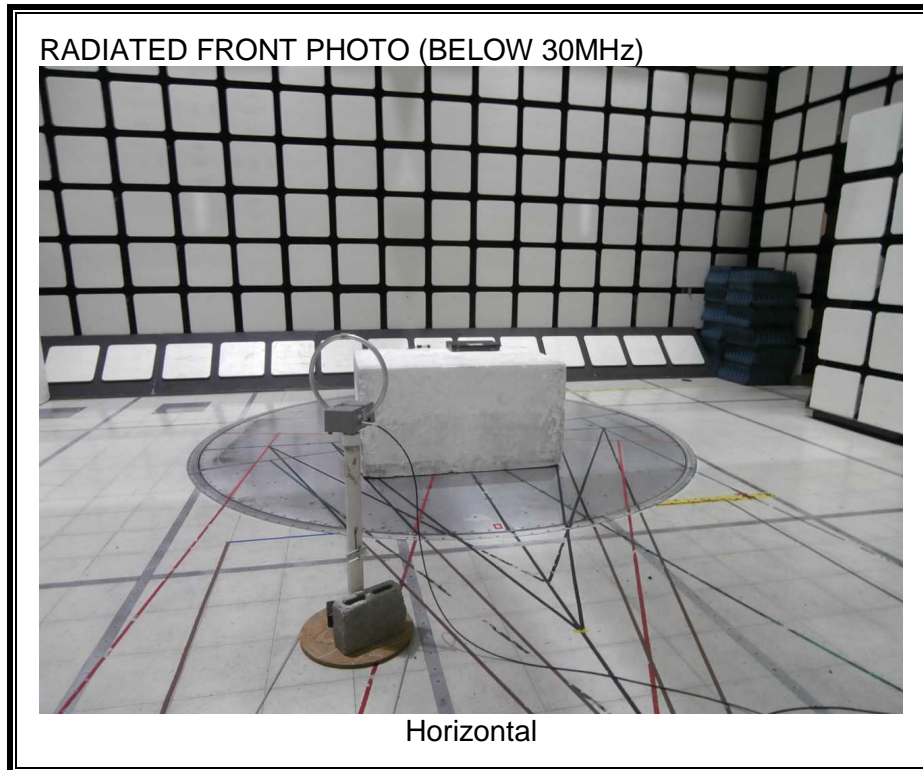

### ANTENNA PORT CONDUCTED RF MEASUREMENT SETUP

**RADIATED RF MEASUREMENT SETUP (BELOW 30MHz)**

RADIATED FRONT PHOTO (BELOW 30MHz)

Vertical

RADIATED REAR PHOTO (BELOW 30MHz)

Vertical

**RADIATED RF MEASUREMENT SETUP (BELOW 1 GHz)**

**RADIATED RF MEASUREMENT SETUP (ABOVE 1 GHz)**

**RADIATED RF MEASUREMENT SETUP FOR PORTABLE CONFIGURATION**

**POWERLINE CONDUCTED EMISSIONS MEASUREMENT SETUP**

LINE CONDUCTED FRONT PHOTO

LINE CONDUCTED BACK PHOTO