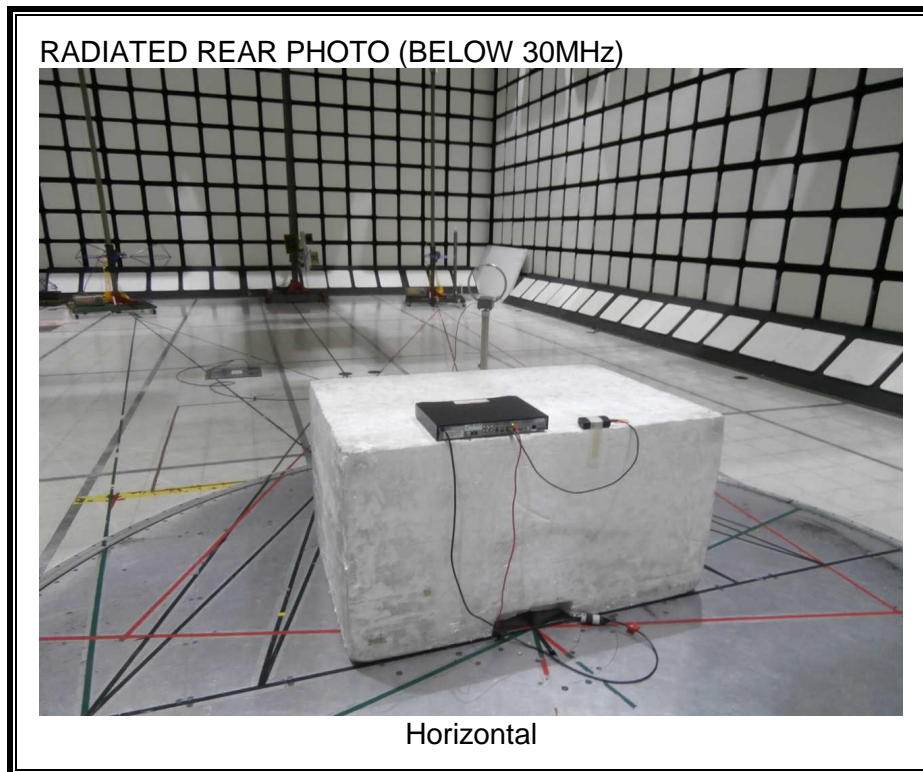

### ANTENNA PORT CONDUCTED RF MEASUREMENT SETUP

**RADIATED RF MEASUREMENT SETUP (BELOW 30MHz)**

RADIATED FRONT PHOTO (BELOW 30MHz)

Vertical

RADIATED REAR PHOTO (BELOW 30MHz)

Vertical

**RADIATED RF MEASUREMENT SETUP (BELOW 1 GHz)**

**RADIATED RF MEASUREMENT SETUP (ABOVE 1 GHz)**

**RADIATED RF MEASUREMENT SETUP FOR PORTABLE CONFIGURATION**

**POWERLINE CONDUCTED EMISSIONS MEASUREMENT SETUP**

LINE CONDUCTED FRONT PHOTO

LINE CONDUCTED BACK PHOTO