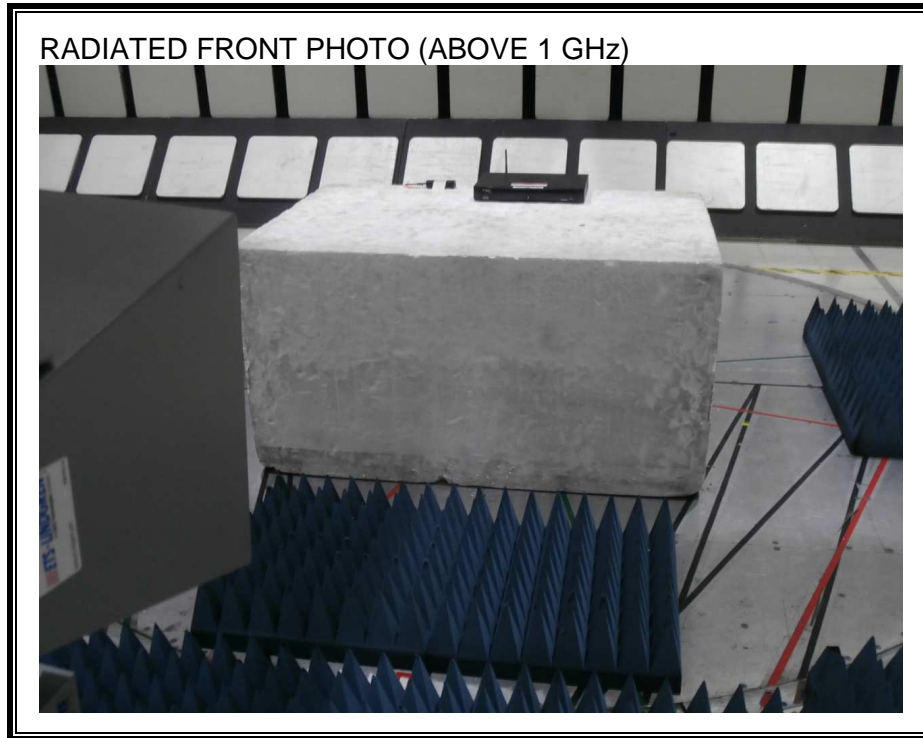

### ANTENNA PORT CONDUCTED RF MEASUREMENT SETUP

**RADIATED RF MEASUREMENT SETUP (BELOW 30MHz)**

RADIATED FRONT PHOTO (BELOW 30MHz)

Vertical

RADIATED REAR PHOTO (BELOW 30MHz)

Vertical

**RADIATED RF MEASUREMENT SETUP (BELOW 1 GHz)**

**RADIATED RF MEASUREMENT SETUP (ABOVE 1 GHz)**

**RADIATED RF MEASUREMENT SETUP FOR PORTABLE CONFIGURATION**

**POWERLINE CONDUCTED EMISSIONS MEASUREMENT SETUP**

LINE CONDUCTED FRONT PHOTO

LINE CONDUCTED BACK PHOTO