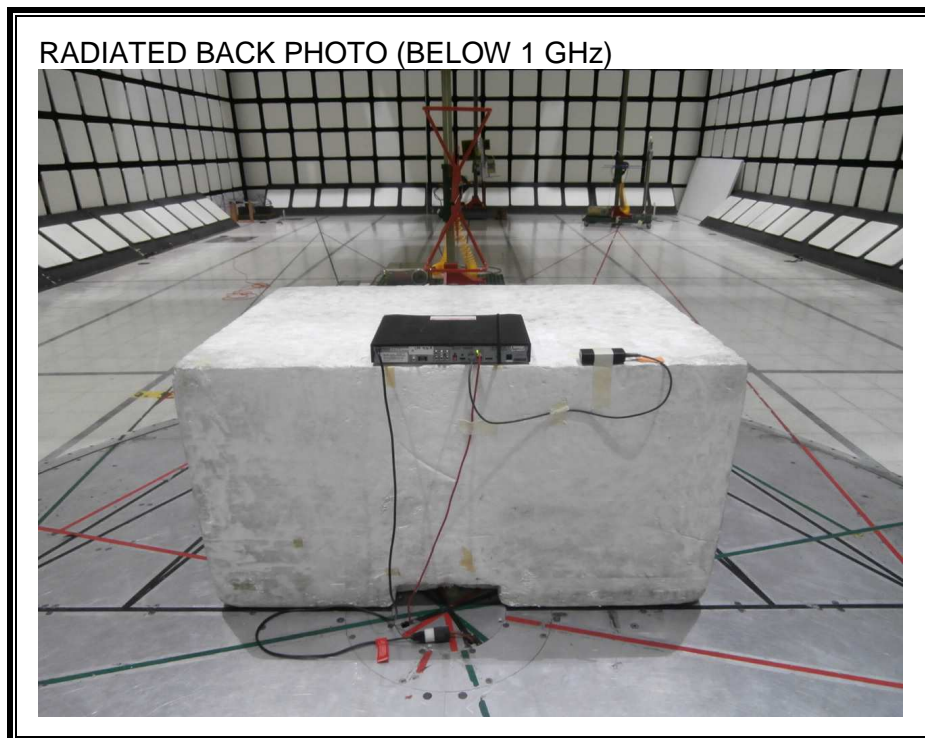

### ANTENNA PORT CONDUCTED RF MEASUREMENT SETUP

**RADIATED RF MEASUREMENT SETUP (BELOW 30MHz)**

RADIATED FRONT PHOTO (BELOW 30MHz)

Vertical

RADIATED REAR PHOTO (BELOW 30MHz)

Vertical

**RADIATED RF MEASUREMENT SETUP (BELOW 1 GHz)**

**RADIATED RF MEASUREMENT SETUP (ABOVE 1 GHz)**

**RADIATED RF MEASUREMENT SETUP FOR PORTABLE CONFIGURATION**

**POWERLINE CONDUCTED EMISSIONS MEASUREMENT SETUP**

LINE CONDUCTED FRONT PHOTO

LINE CONDUCTED BACK PHOTO