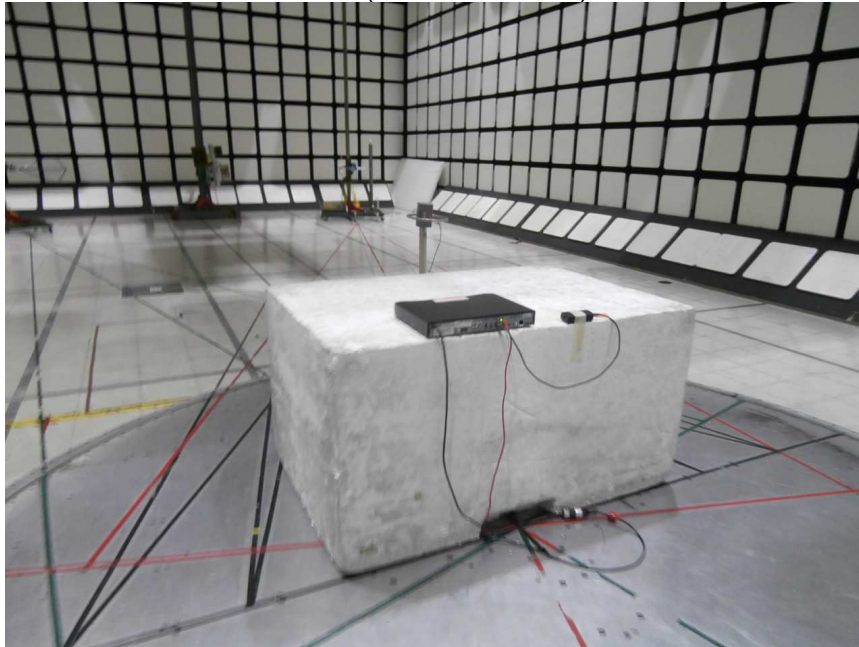

### ANTENNA PORT CONDUCTED RF MEASUREMENT SETUP

**RADIATED RF MEASUREMENT SETUP (BELOW 30MHz)**

RADIATED FRONT PHOTO (BELOW 30MHz)

Vertical

RADIATED REAR PHOTO (BELOW 30MHz)

Vertical

**RADIATED RF MEASUREMENT SETUP (BELOW 1 GHz)**

**RADIATED RF MEASUREMENT SETUP (ABOVE 1 GHz)**

**RADIATED RF MEASUREMENT SETUP FOR PORTABLE CONFIGURATION**

**POWERLINE CONDUCTED EMISSIONS MEASUREMENT SETUP**

LINE CONDUCTED FRONT PHOTO

LINE CONDUCTED BACK PHOTO