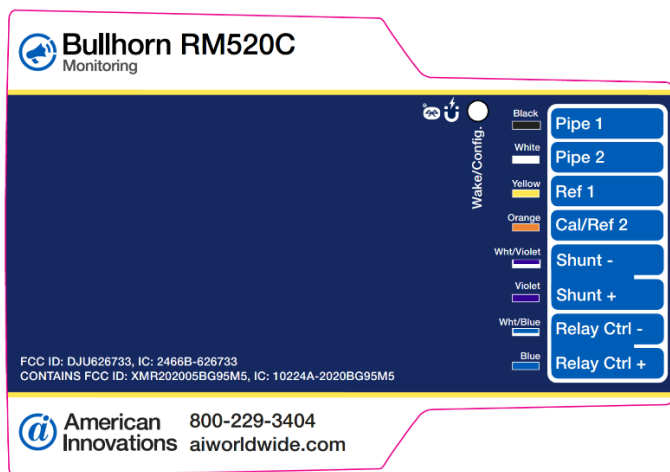

Product label design, Model/HVIN: RM520C

Product label design, Model/HVIN: RM540C

Product label location: