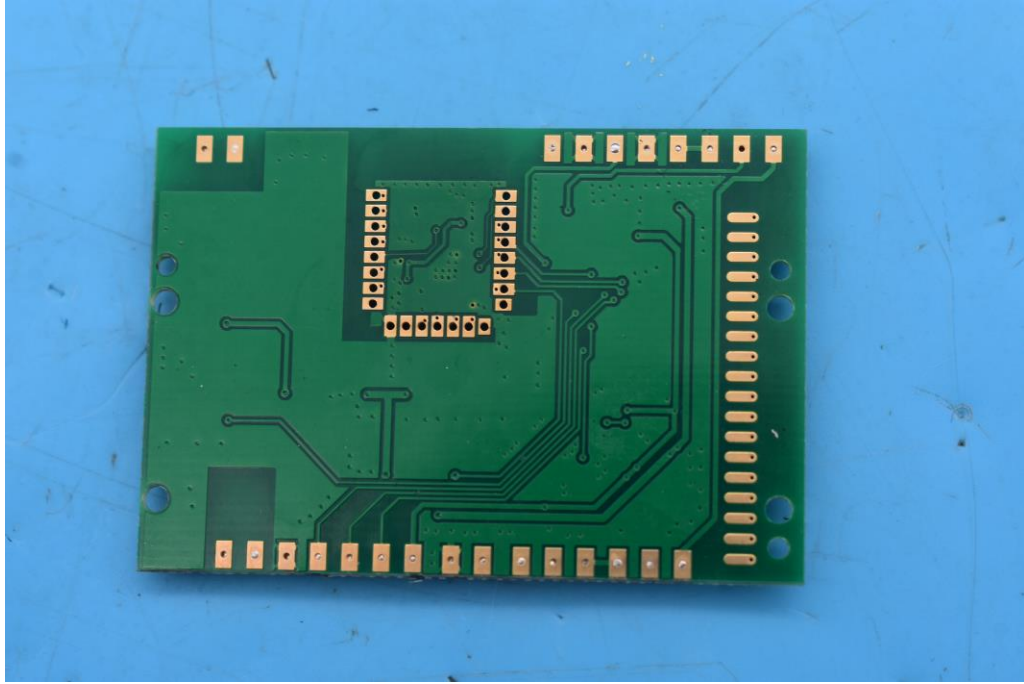

FCC ID: DJT-WW934ZF

Internal Photos

1. EUT uncover view

2. Antenna view