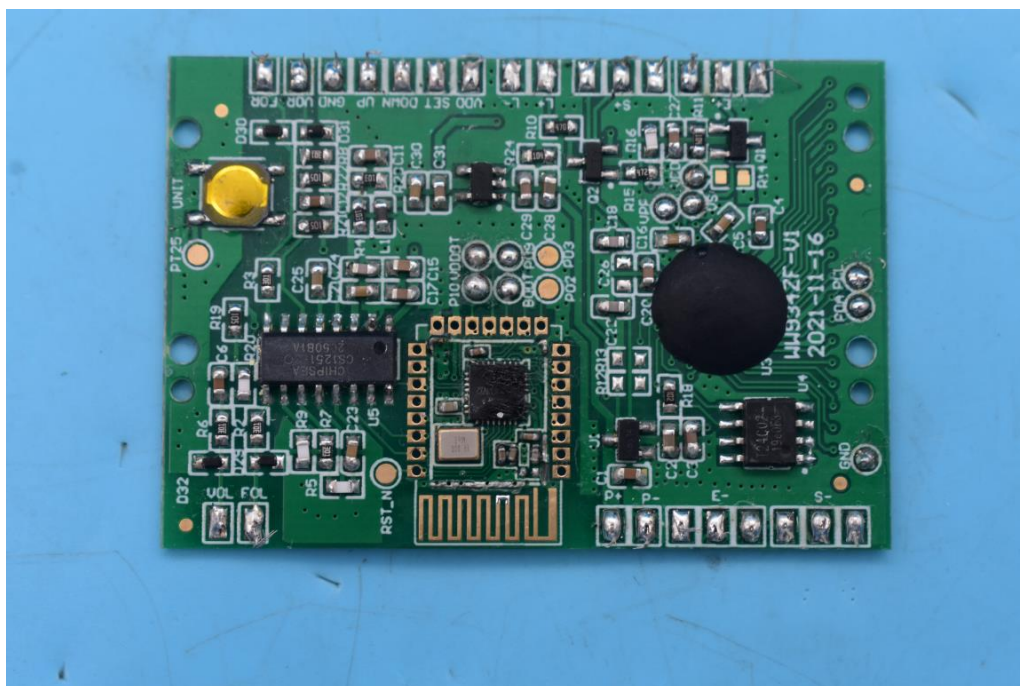

FCC ID: DJT-WW934ZF

Internal Photos

1. EUT uncover view

2. Antenna view