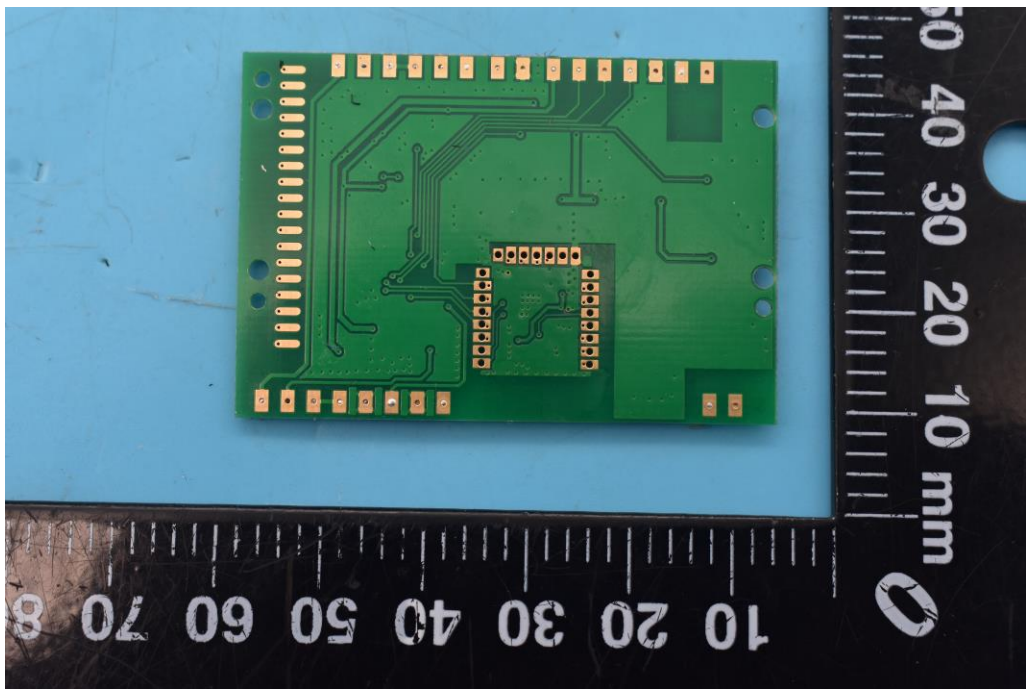

FCC ID: DJT-WW934ZF

Internal Photos

1. EUT uncover view

2. Antenna view