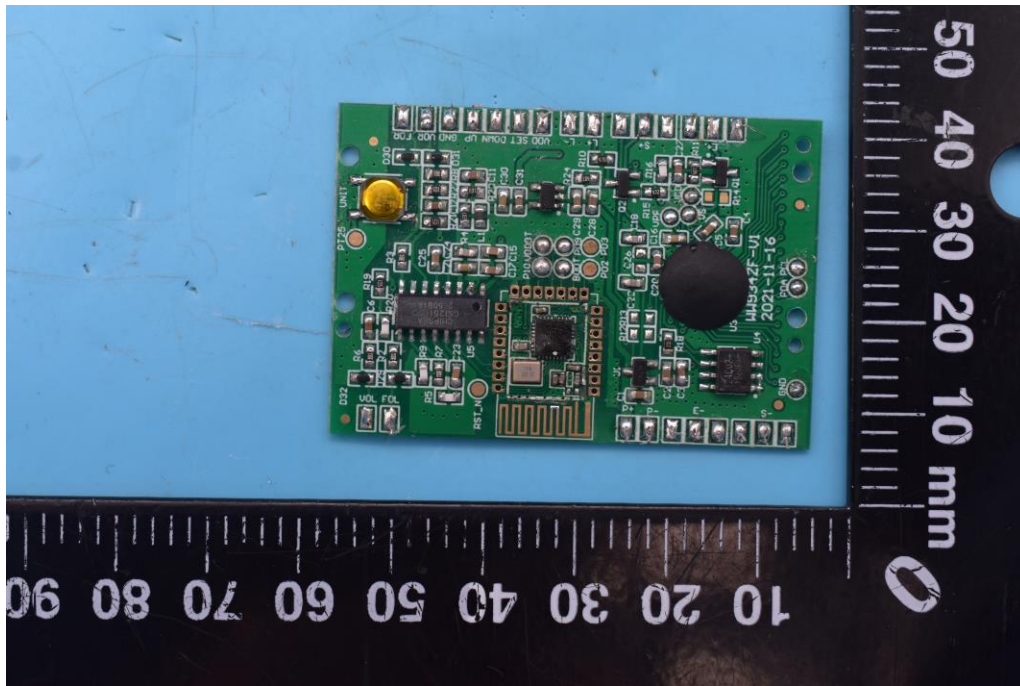

FCC ID: DJT-WW934ZF

Internal Photos

1. EUT uncover view

2. Antenna view