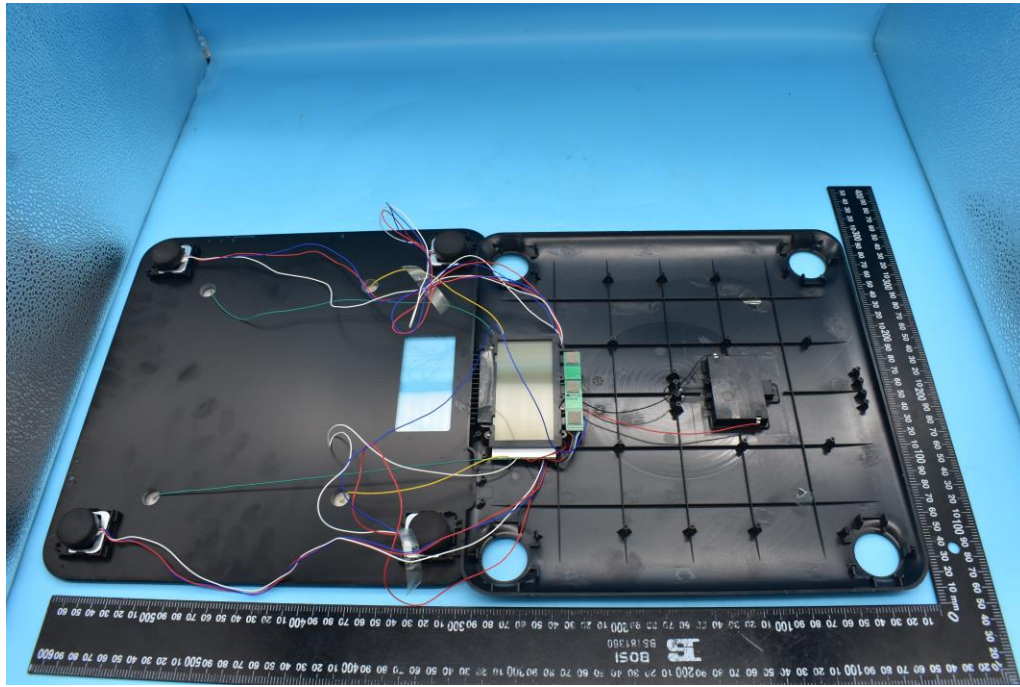

FCC ID: DJT-WW934ZF

Internal Photos

1. EUT uncover view

2. Antenna view