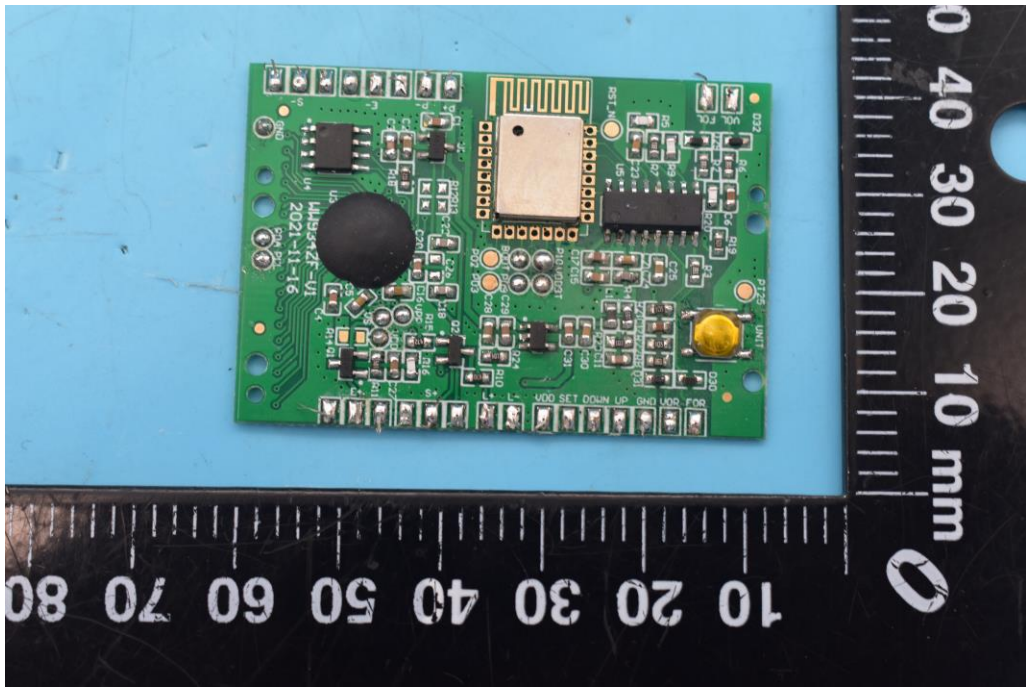

FCC ID: DJT-WW934ZF

Internal Photos

1. EUT uncover view

2. Antenna view