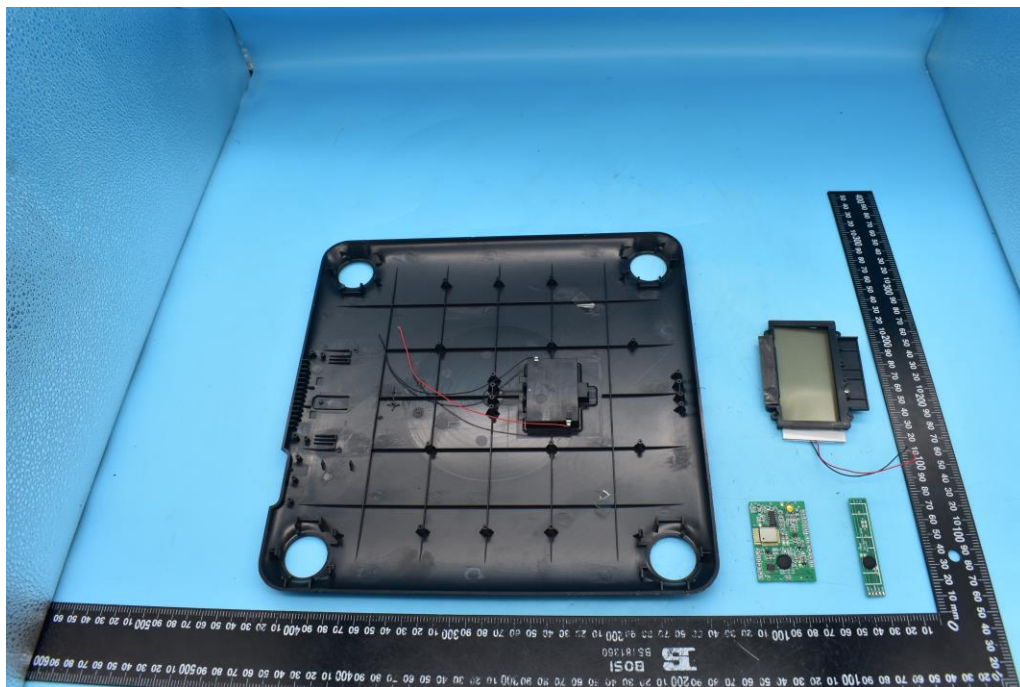

FCC ID: DJT-WW934ZF

Internal Photos

1. EUT uncover view

2. Antenna view